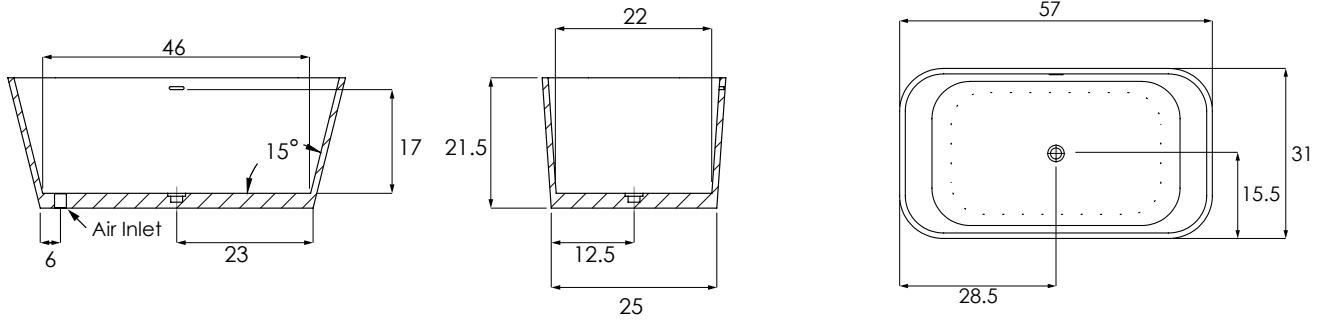

METRO COLLECTION

SUMMERLIN

5731

SIZE
57.31.22

WATER CAPACITY
75 Gallons

WEIGHT
280 Pounds

INSTALLATION
Freestanding

BACK SLOPE
15°

MATERIAL
HydroLuxe SS™

MODEL	DESCRIPTION
SUM5731HTO	Tub Only
SUM5731HTA	Thermal Air (remote blower required)
HYDROLUXE SS™ COLORS	
Standard	Almond | White | Biscuit
Premium Colors	Black | Carmine Red | Concrete Grey Distant Blue | Grey Beige Moss Green | Orange Brown Pastel Violet Purple Violet | Red Orange | Sapphire Blue | Signal Orange | Stone Grey Tarpaulin Grey | Terra Brown
DUAL COLOR OPTION DUAL.COL.XXX-XXX	
Group 1 - White with any color added	
Group 2 - two different colors	
FINISH	
Matte Finish	METRO.MAT
Polished Finish	METRO.POL
Matte Gloss Combination	METRO.TWOTONE
SURFACES (OUTSIDE ONLY) Metallic: Polished Nickel (PN)	

MODEL	DESCRIPTION
COLD PLUNGE | order form	CLD.PL
HYDRO FUSION | order form	29.107
HYDRO INDULGE | order form	HYD.IND
HYDRO OZONE	INCLUDED ON THERMAL AIR
ISLAND TUB DRAIN	ITD.XXX ABS, PVC | ITD.ABS | ITD.PVC CAST IRON | ITD.CST
REMOTE CONTROL	INCLUDED ON THERMAL AIR
WASTE & OVERFLOW	Linear Integral W/O | LWO-XXX WHI, BIS, PC, PB, PN, BC, BB, BN, SC, SB, SN, ORB, PE, MB Gold Finish Upgrade (PG, BG)
EXPORT CRATE	FRT.EXPCRT

HYDRO SYSTEMS

Headquarters
29132 Avenue Paine
Valencia, CA 91355

Manufacturing Facility
385 Highway 155 South
McDonough, GA 30253

Technical Support
support@hydrosystem.com

Orders Department
orders@hydrosystem.com

General Information
info@hydrosystem.com

Phone: 661-775-0686

Website: hydrosystem.com

CODES AND COMPLIANCES

Massachusetts code File no: P1-0614-491

ADA Compliant

All specifications and options subject to change without notice please contact a hydro systems representative for more information.