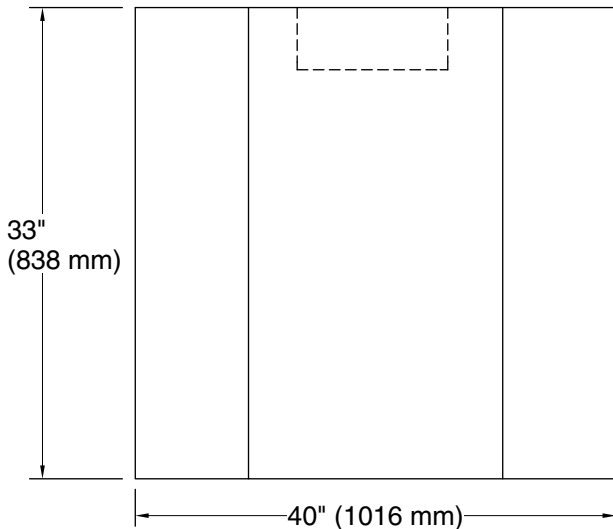

Required Electrical Service

One circuit required, protected with Class A Ground-Fault Circuit-Interrupter (GFCI). Outside North America, this device may be known as a Residual Current Device (RCD).

Lights: 120 V, 15 A, 60 Hz

Technical Information

All product dimensions are nominal.

Mirror type: Wall-mount pivot

Electrical component Lights: 120 V, 0.8 A, 60 Hz rating:

Notes

Install this product according to the installation instructions.

Select the type of fastener based on the wall material. A minimum 20 lb (9.07 kg) load bearing fastener is recommended.

Install the fastener to a stud to avoid possible property and product damage.

A dimmer switch is required. This product is compatible with most residential dimmer switches intended for incandescent and dimmable LED bulbs.