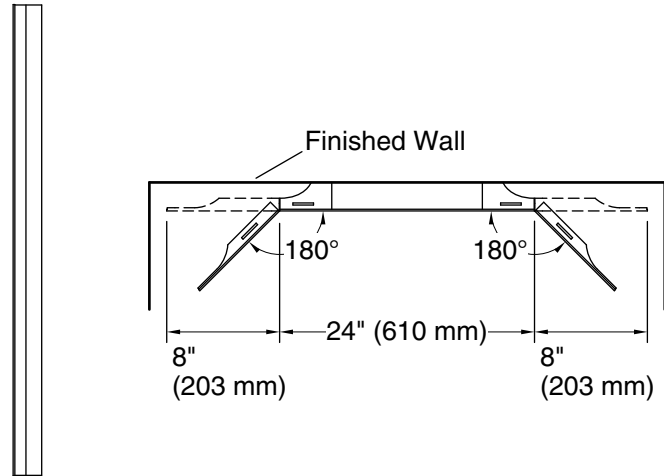

Required Electrical Service

One circuit required, protected with Class A Ground-Fault Circuit-Interrupter (GFCI). Outside North America, this device may be known as a Residual Current Device (RCD).

Lights: 120 V, 15 A, 60 Hz

Technical Information

All product dimensions are nominal.

Mirror type: Wall-mount pivot

Electrical component Lights: 120 V, 0.8 A, 60 Hz rating:

Notes

Install this product according to the installation instructions.

Select the type of fastener based on the wall material. A minimum 20 lb (9.07 kg) load bearing fastener is recommended.

Install the fastener to a stud to avoid possible property and product damage.

A dimmer switch is required. This product is compatible with most residential dimmer switches intended for incandescent and dimmable LED bulbs.