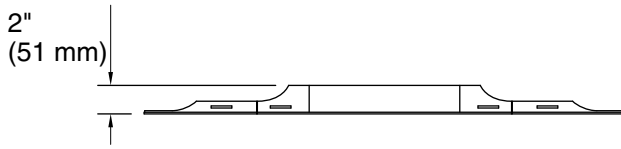

Required Electrical Service

One circuit required, protected with Class A Ground-Fault Circuit-Interrupter (GFCI). Outside North America, this device may be known as a Residual Current Device (RCD).

Lights: 120 V, 15 A, 60 Hz

Technical Information

All product dimensions are nominal.

Mirror type: Wall-mount pivot

Electrical component Lights: 120 V, 0.8 A, 60 Hz rating:

Notes

Install this product according to the installation instructions.

Select the type of fastener based on the wall material. A minimum 20 lb (9.07 kg) load bearing fastener is recommended.

Install the fastener to a stud to avoid possible property and product damage.

A dimmer switch is required. This product is compatible with most residential dimmer switches intended for incandescent and dimmable LED bulbs.