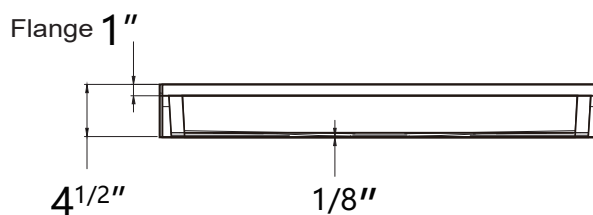

ZEAFIVE[®]

PRODUCT
INSTRUCTION
VIDEO

SIZE DETAILS

ACRYLIC SHOWER BASE

MODEL No.ZADA-6238C

SIZE DETAILS

Top View

Side View

Front View