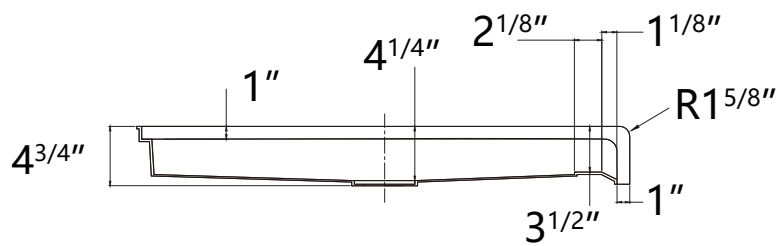

ZEAFIVE[®]

PRODUCT
INSTRUCTION
VIDEO

SIZE DETAILS

ACRYLIC SHOWER BASE

MODEL No.ZADA-6238C

SIZE DETAILS

Top View

Side View