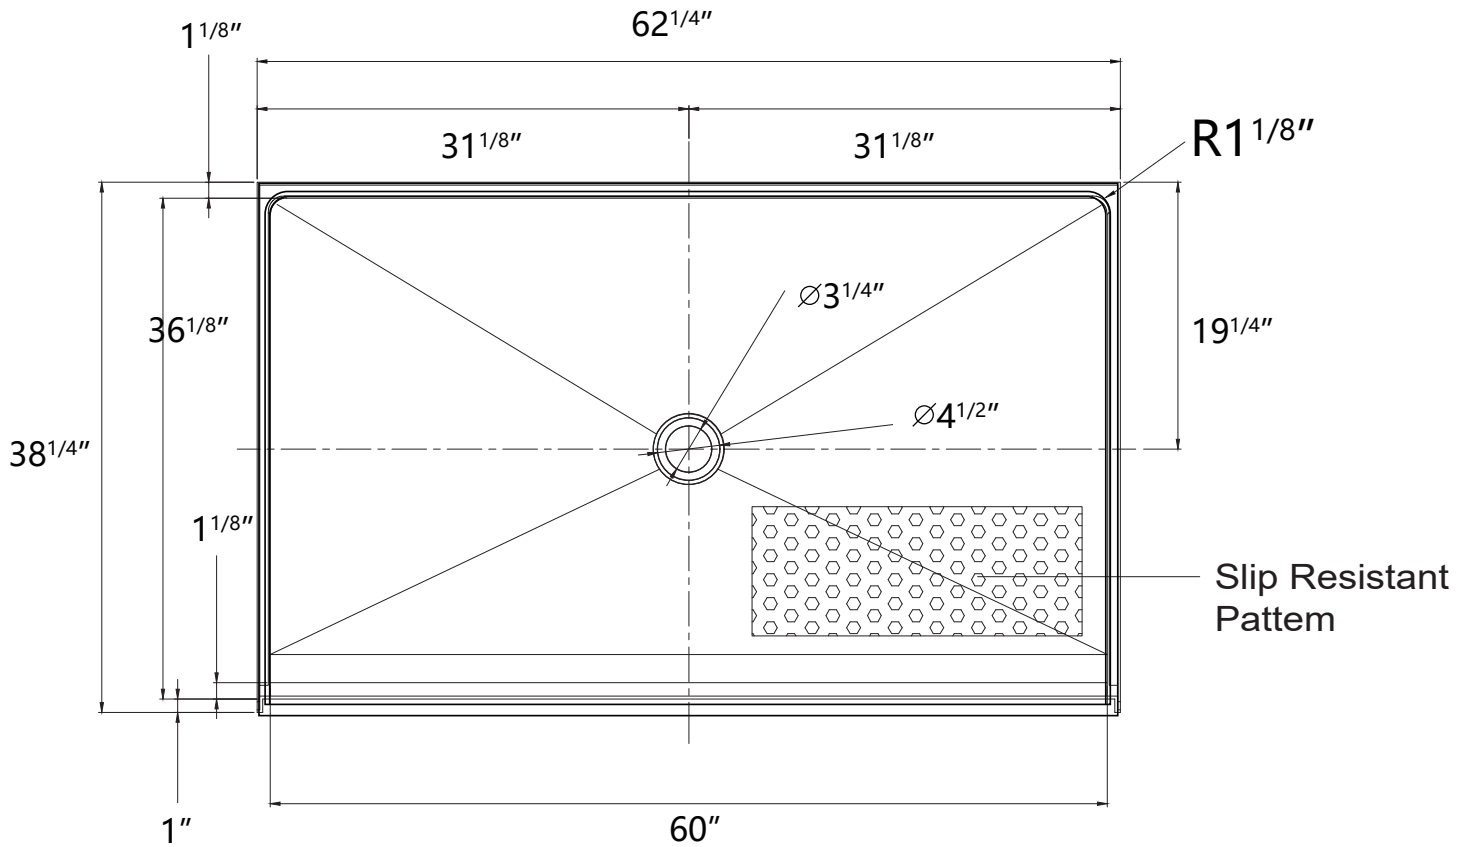

ZEAFIVE[®]

PRODUCT
INSTRUCTION
VIDEO

SIZE DETAILS

ACRYLIC SHOWER BASE

MODEL No.ZADA-6238C

SIZE DETAILS

Top View

Side View

Front View