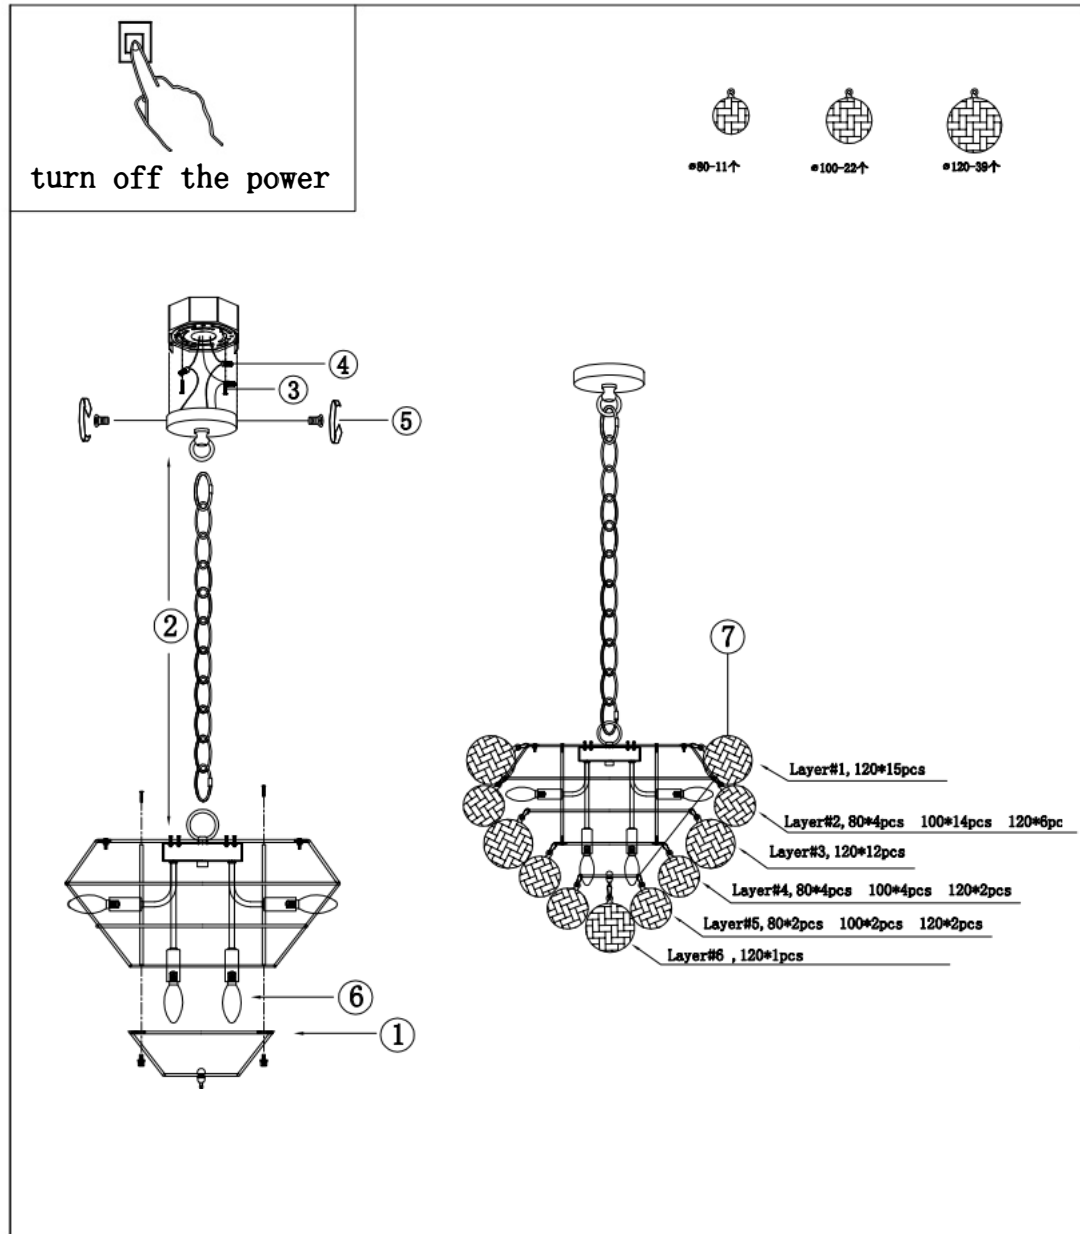

## Installation Instructions

1. Connect the upper and lower frames with straight pipes and fix them with nuts.
2. Connect the iron chain to the ceiling tray and the lamp body.
3. Fix the mounting plate on the junction box with screws.
4. Connect the lines of the lamp with lines reserved on the ceiling.
5. Fix the canopy on the mounting box with screws.
6. Install the bulb (Bulbs NOT Included)

7. Hang the glass balls on each layer of the lamp body in turn according to the size and number

**Note:** please use this product accordingly to its intended purpose, do not retrofit or remodeling the product. The warranty does not cover if the failure is caused by the third party product, or natural disasters.