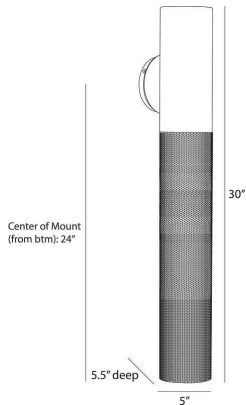

PUNCH LARGE OUTDOOR SCENCE

WORKSHOP/APD

GADWC14
 H: 30 IN, W: 5 IN, D: 5.5 IN,
 Marine Grade Matte Black

The Punch large outdoor sconce is a subtle, linear option for exterior spaces, now in a new matte black finish. A perfect pairing of solid and perforated marine grade matte black steel cylinders on a rounded mounting plate, Punch casts a diffuse downward glow. A protective coating helps withstand the elements.

APPEARANCE

Material	Steel
Finish	Marine Grade Matte Black
Top Coat/Sealant	Yes

DIMENSIONS

Backplate	D: 1 IN, Dia: 5.00 IN
Center Of Mount From	24 in
Btm Height	
Aged Graphite Cylinder	4.50 in
Diameter	

WIRING

Rating	Outdoor
Cord	0.5 FT, Black/White, SVT
Socket	1, Type B - E12
Maximum Watt	60
Voltage	110-120 V

COMPLIANCY

UL/ETL	Yes
RoHS	Yes

SHIPPING

Product Weight	6.7 lbs
Gross Weight 1	7.54 lbs
Shipping Box 1	H: 23.23 IN, L: 13.58 IN, W: 7.68 IN