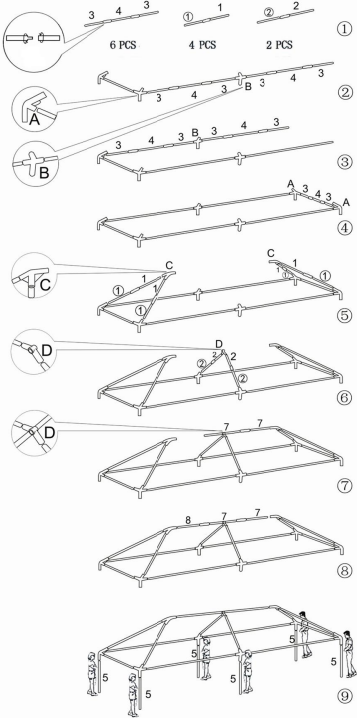

# Simple Assembly Instructions

Do not use the tent in windy and rainy days, please fix the ropes and ground nails when using.

1		4 PCS		
①		4 PCS		
2		2 PCS		
②		2 PCS		
3		12PCS		
4		6 PCS		
5		6 PCS		
6		6 PCS		
7		2 PCS		
8		1 PCS		
A		4 PCS		6 PCS
B		2 PCS		12 PCS
C		2 PCS		
D		1 PCS		
E		6 PCS		
		1 PCS		
		4 PCS		
		2 PCS		