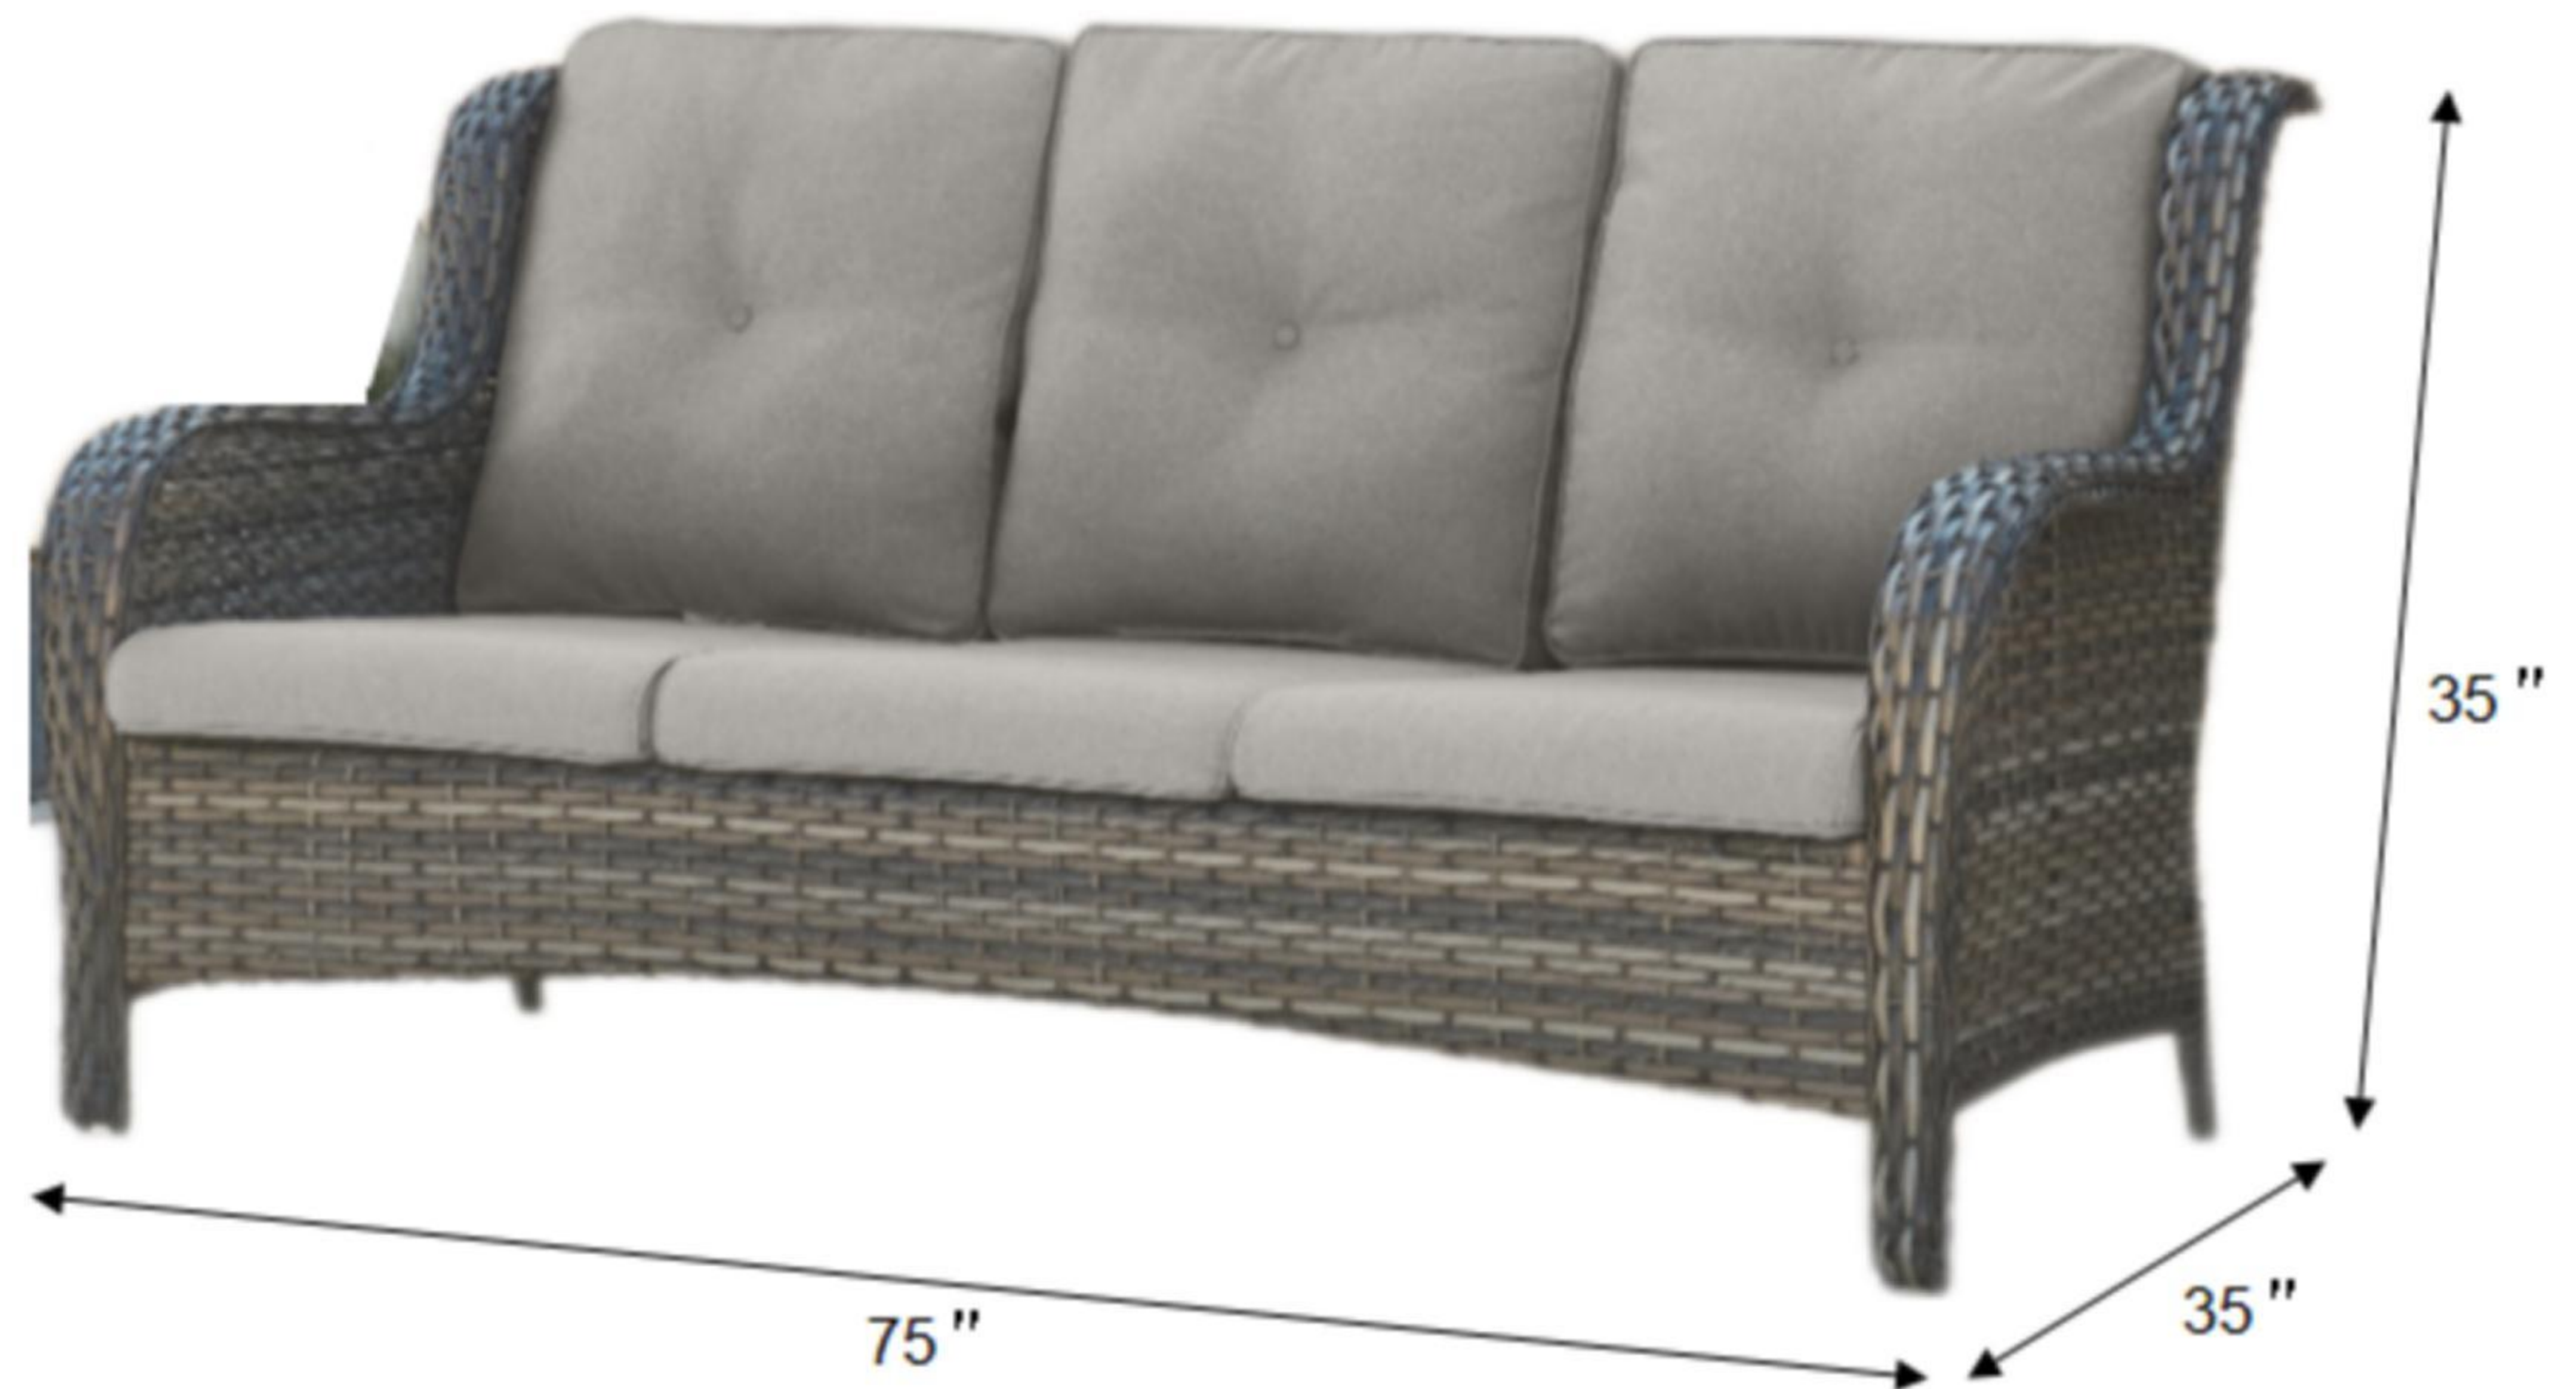

Size 5 PCS Conversation Set

Seat Cushion Size:
22"W x 24"D x 4"H

Back Cushion Size:
22"W x 4"D x 21"H