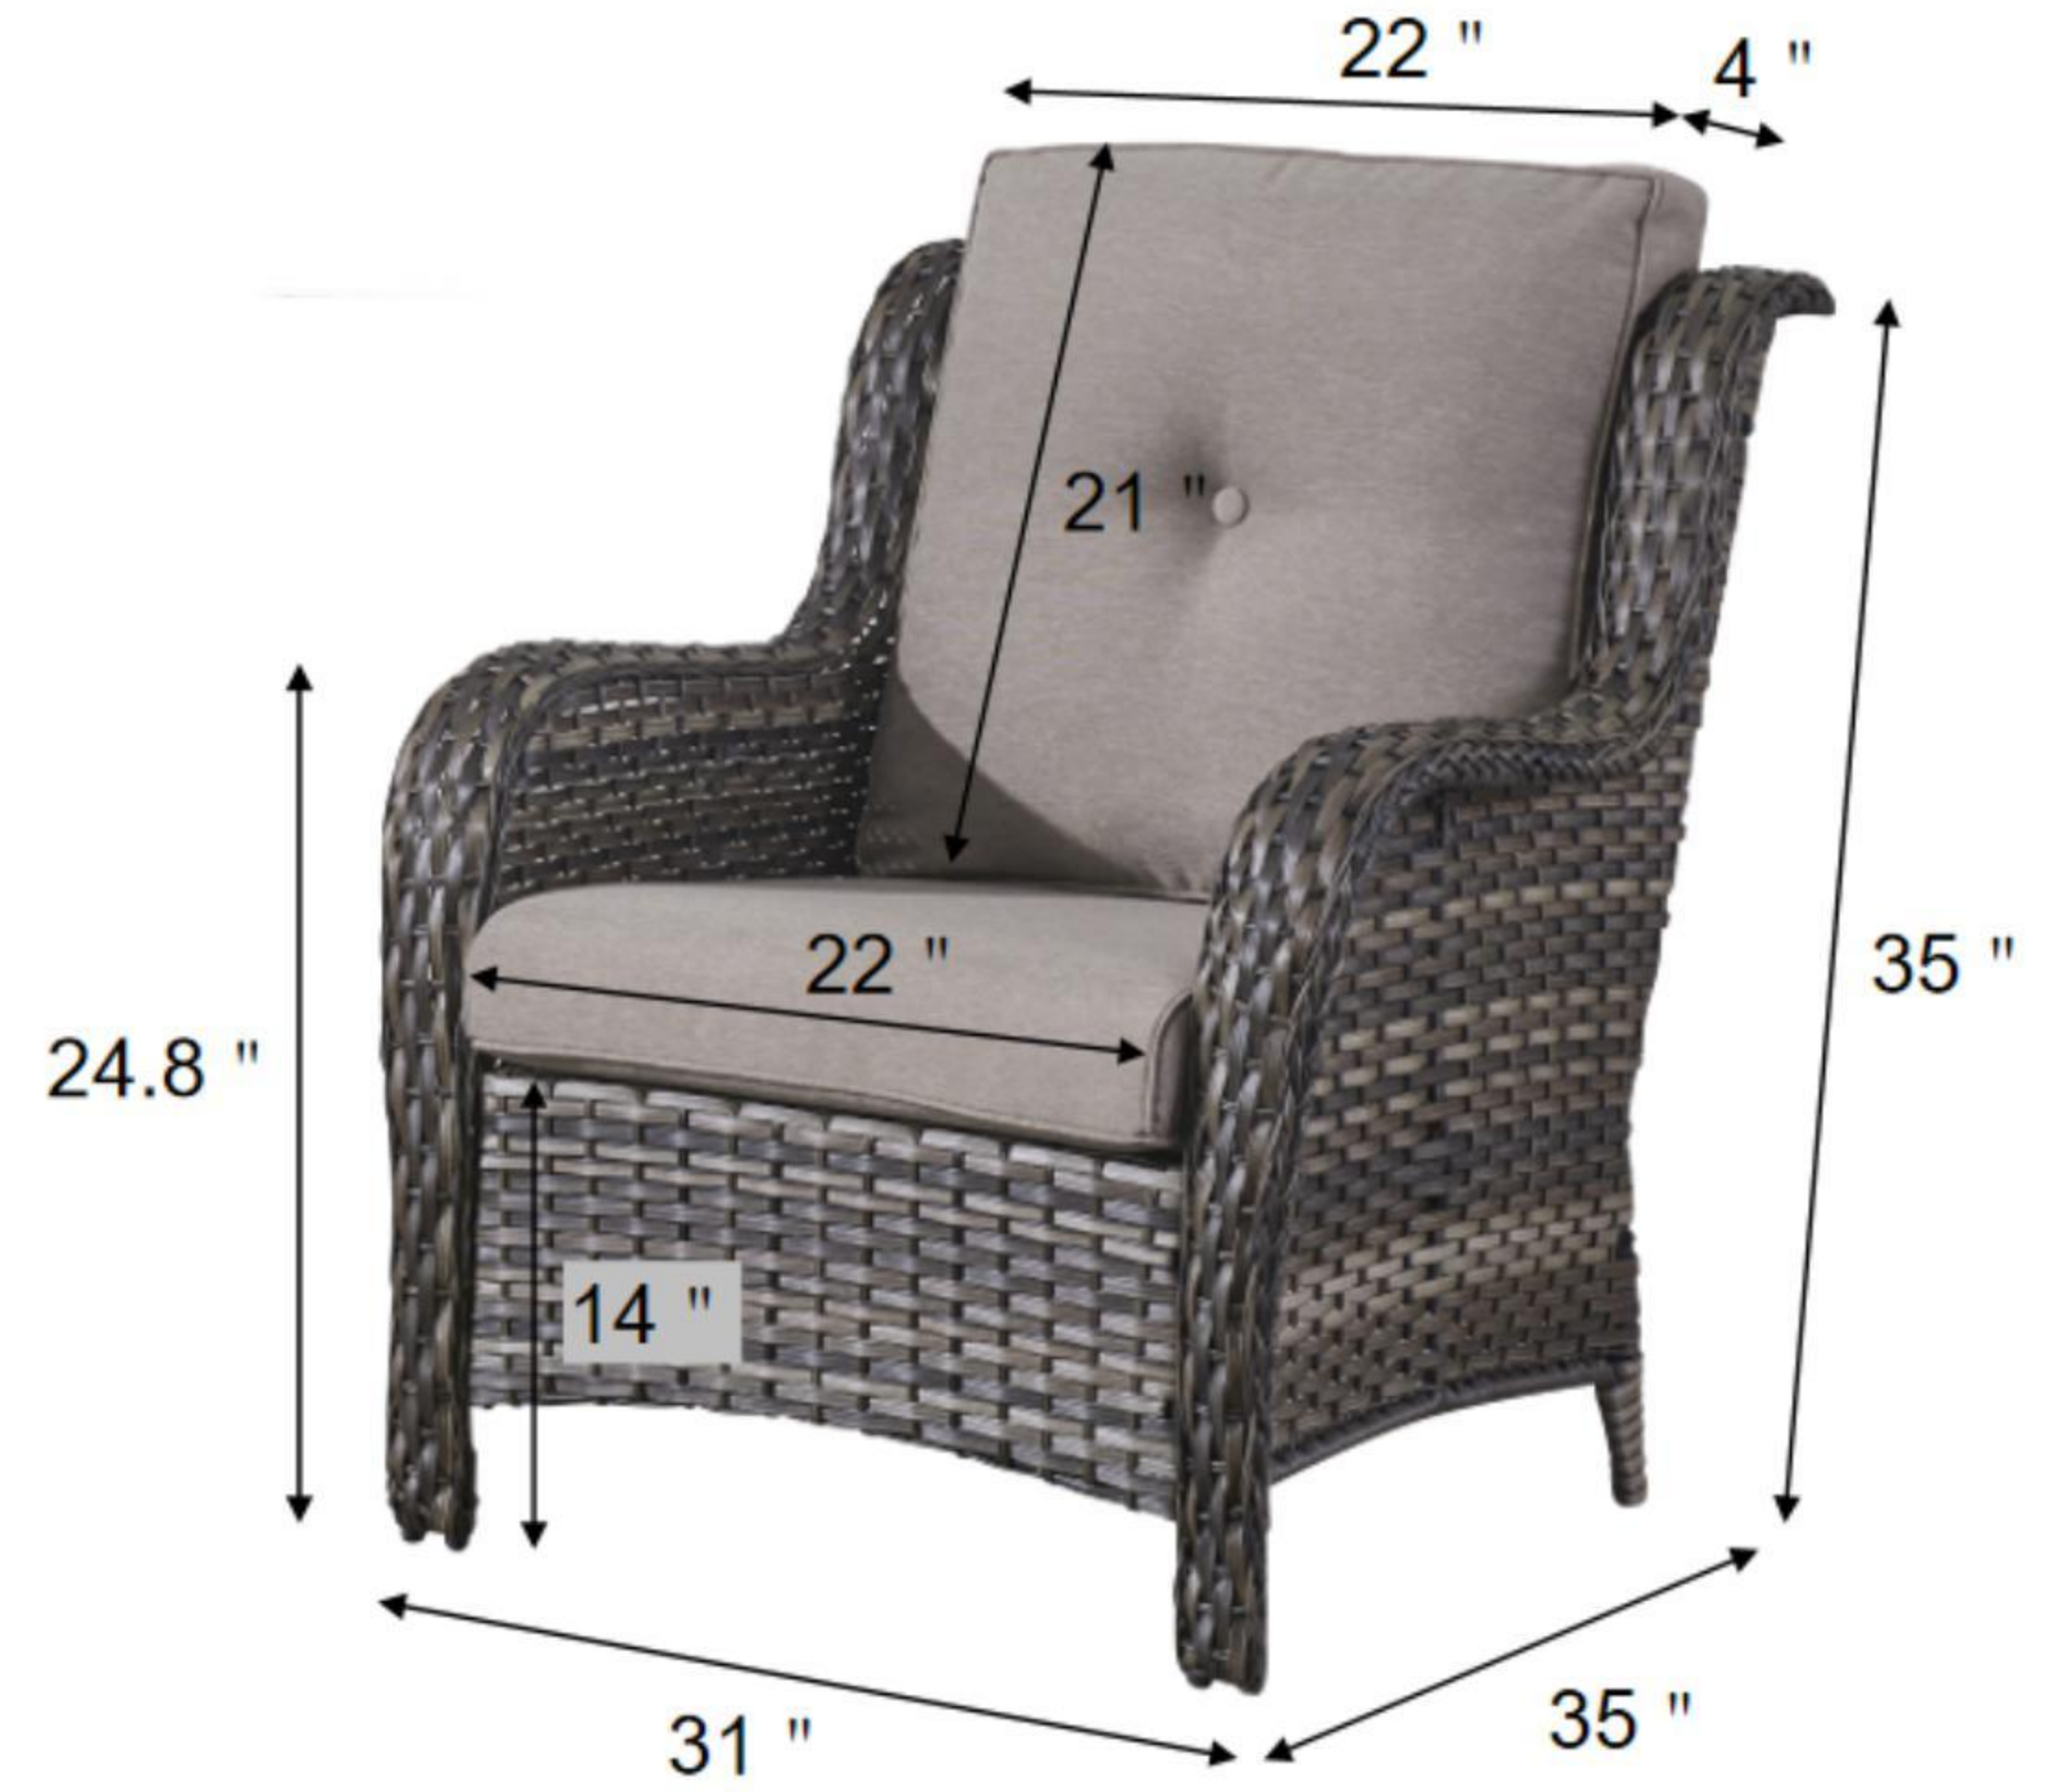

Size 5 PCS Conversation Set

Seat Cushion Size:
22"W x 24"D x 4"H

Back Cushion Size:
22"W x 4"D x 21"H