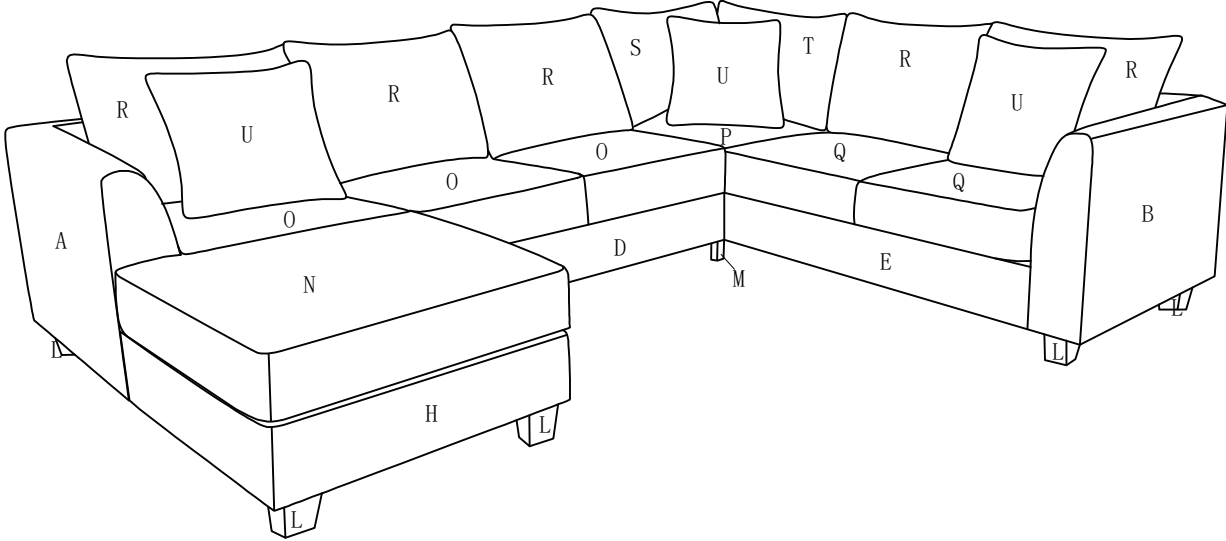

ASSEMBLY INSTRUCTION

ASSEMBLY INSTRUCTION

HARDWARE LIST

NO	DESCRIPTION	SKETCH	QTY	NO	DESCRIPTION	SKETCH	QTY
①	Bolt M8*60		6 PCS	④	Gasket		8PCS
②	Bolt M8*25		15 PCS	⑤	Allen Wrench		1 PCS
③	Spring Washer		8PCS	⑥	Plastic Washer		11 PCS

PARTS LIST

NO	DESCRIPTION	SKETCH	QTY	NO	DESCRIPTION	SKETCH	QTY
A	Left Arm		1PC	L	Leg		10PCS
B	Right Arm		1PC	M	Support leg		1PC
C	Corner backrest		1PC	N	Ottoman cushion		1PC
D	Left Front panel		1PC	O	left sofa seat cushion		3PCS
E	Righ Front panel		1PC	P	Corner		1PC
F	Back panel		2PC	Q	Right sofa seat cushion		2PCS
G	Wooden Batten		1PC	R	Sofa back cushion		5PCS
H	Ottoman frame		1PCS	S	Left corner back cushion		1PC
I	Back frame		2 PC	T	Right corner back cushion		1PC
J	Left Seat frame		1PCS	U	Pillow		3PCS
K	Right Seat frame		1PCS				

Bolt M8*25 (Only turning half length inside)

Bolt M8*60

Bolt M8*25

Bolt M8*60

Bolt M8*60