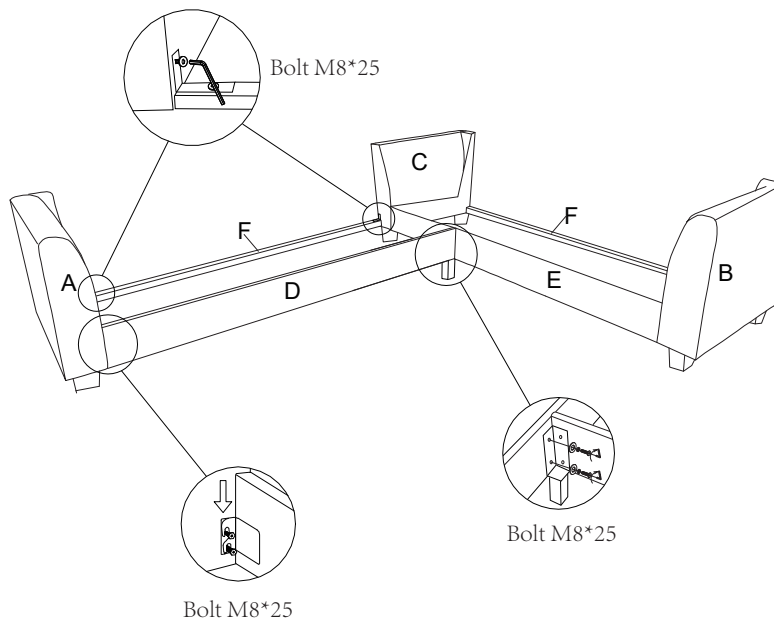

ASSEMBLY INSTRUCTION

ASSEMBLY INSTRUCTION

HARDWARE LIST

NO	DESCRIPTION	SKETCH	QTY	NO	DESCRIPTION	SKETCH	QTY
①	Bolt M8*60		6 PCS	④	Gasket		8PCS
②	Bolt M8*25		15 PCS	⑤	Allen Wrench		1 PCS
③	Spring Washer		8PCS	⑥	Plastic Washer		11 PCS

PARTS LIST

NO	DESCRIPTION	SKETCH	QTY	NO	DESCRIPTION	SKETCH	QTY
A	Left Arm		1PC	L	Leg		10PCS
B	Right Arm		1PC	M	Support leg		1PC
C	Corner backrest		1PC	N	Ottoman cushion		1PC
D	Left Front panel		1PC	O	left sofa seat cushion		3PCS
E	Righ Front panel		1PC	P	Corner		1PC
F	Back panel		2PC	Q	Right sofa seat cushion		2PCS
G	Wooden Batten		1PC	R	Sofa back cushion		5PCS
H	Ottoman frame		1PCS	S	Left corner back cushion		1PC
I	Back frame		2 PC	T	Right corner back cushion		1PC
J	Left Seat frame		1PCS	U	Pillow		3PCS
K	Right Seat frame		1PCS				

Bolt M8*25 (Only turning half length inside)

Bolt M8*60

Bolt M8*25

Bolt M8*60

Bolt M8*60