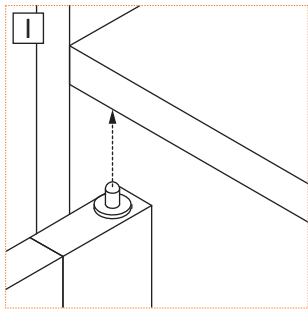

15

16

18

19

20

21

22

Tighten the “Y” self-tapping screws into the “Z” anchors. Secure the cabinet to the wall for anti-falling device installation.