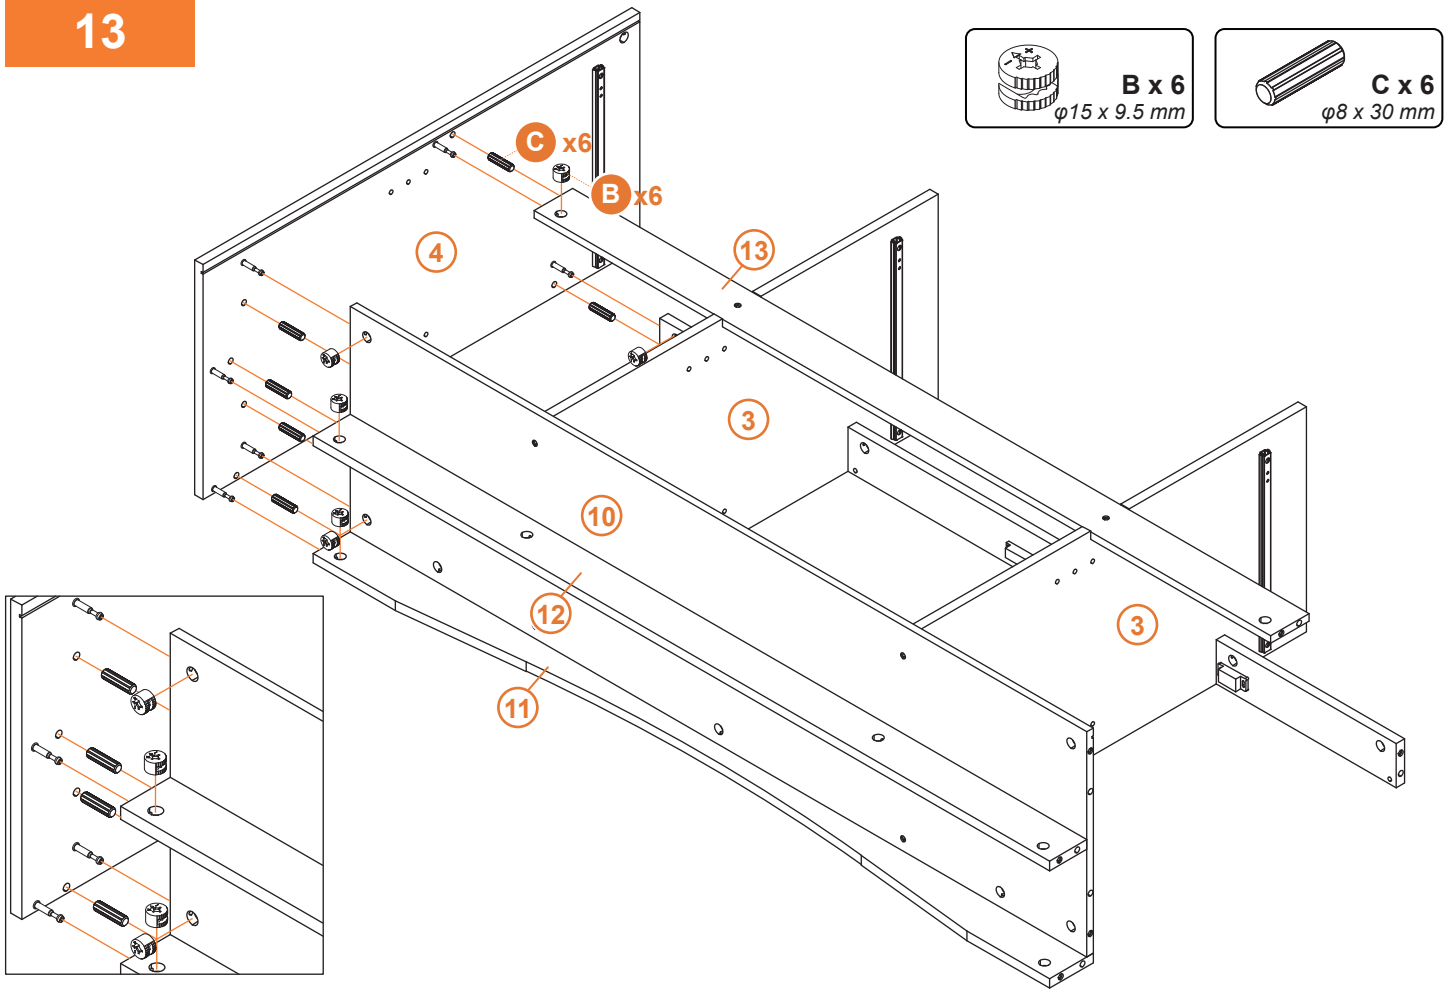

7

8

9

10

11

12

13

14

15

16

18

19

20

21

22

Tighten the “Y” self-tapping screws into the “Z” anchors. Secure the cabinet to the wall for anti-falling device installation.