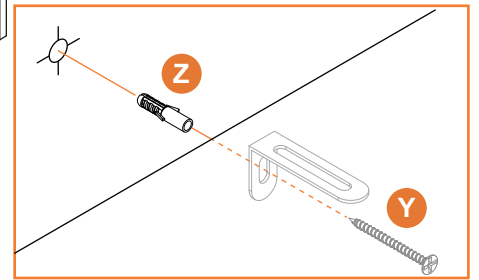

15

16

18

19

20

21

22

Tighten the “Y” self-tapping screws into the “Z” anchors. Secure the cabinet to the wall for anti-falling device installation.