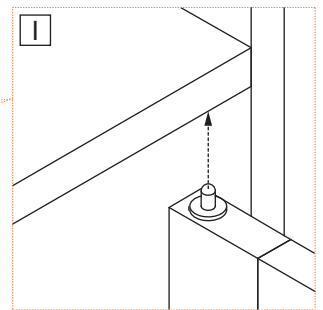

15

16

18

19

20

21

22

Tighten the “Y” self-tapping screws into the “Z” anchors. Secure the cabinet to the wall for anti-falling device installation.