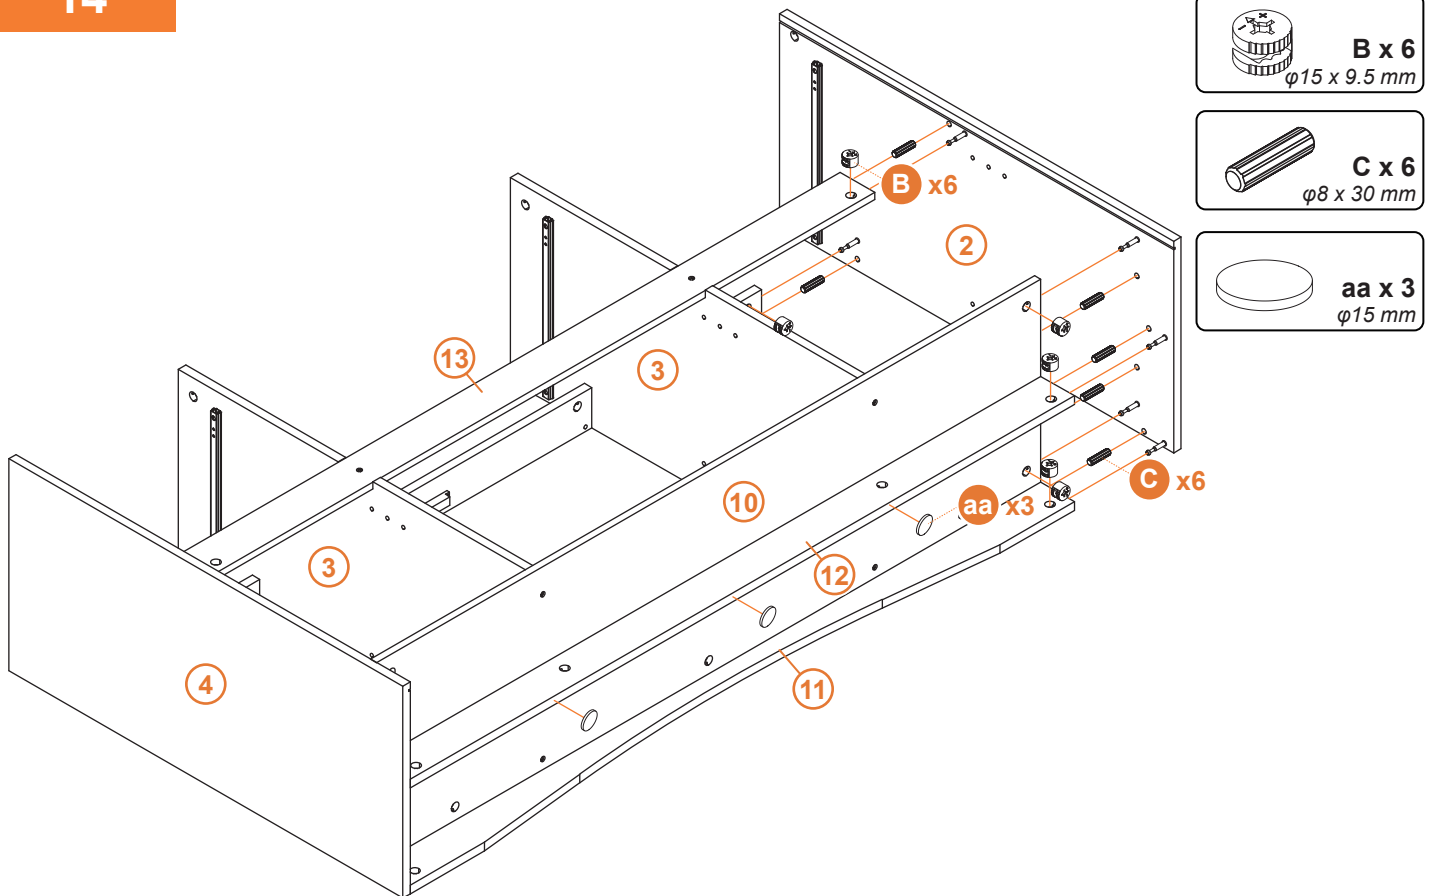

7

8

9

10

11

12

13

14

15

16

18

19

20

21

22

Tighten the “Y” self-tapping screws into the “Z” anchors. Secure the cabinet to the wall for anti-falling device installation.