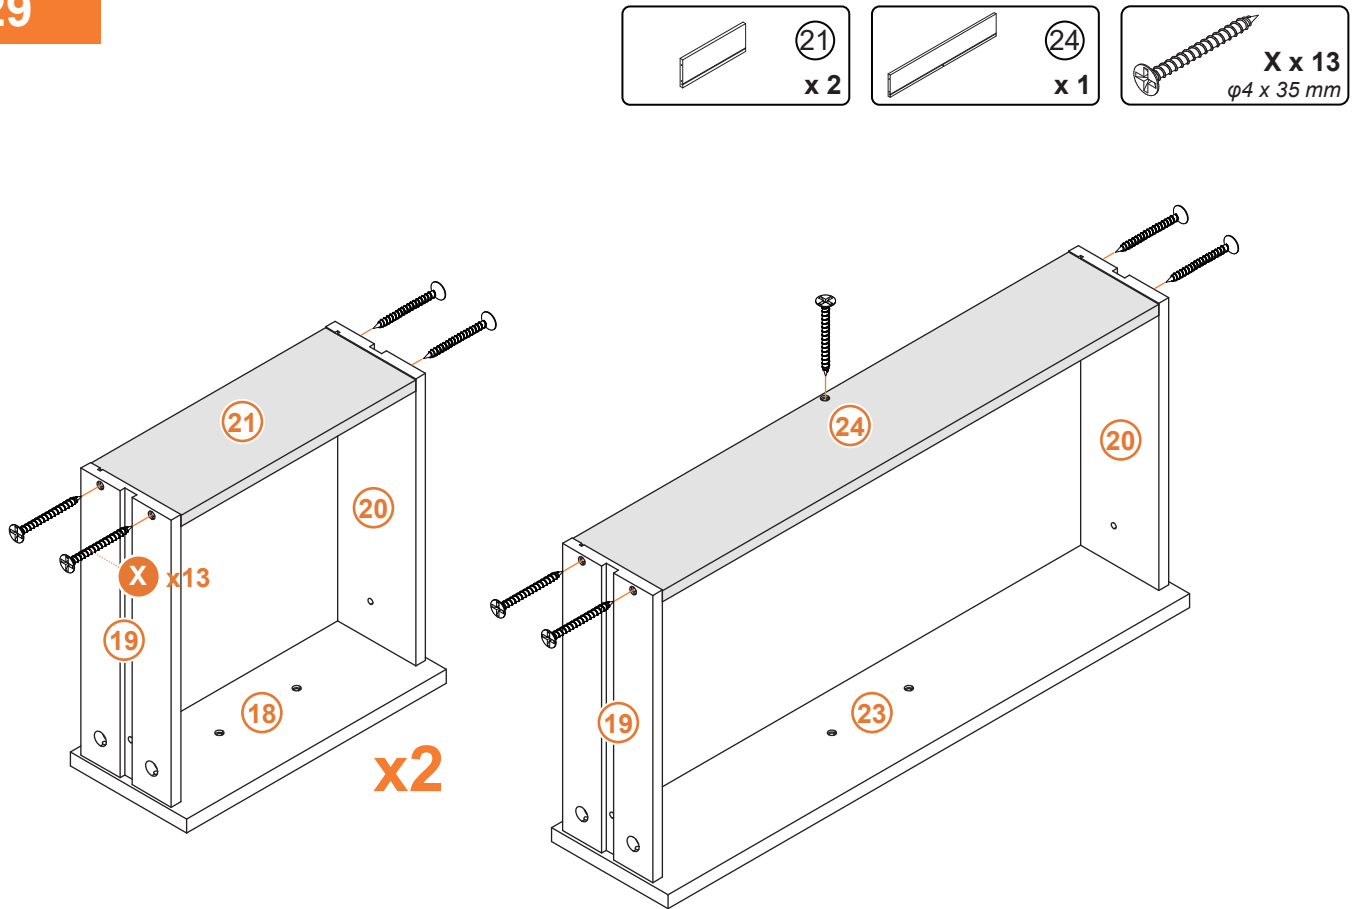

15

16

18

19

20

21

22

Tighten the “Y” self-tapping screws into the “Z” anchors. Secure the cabinet to the wall for anti-falling device installation.

23

24

25

26

27

28

29

Tips