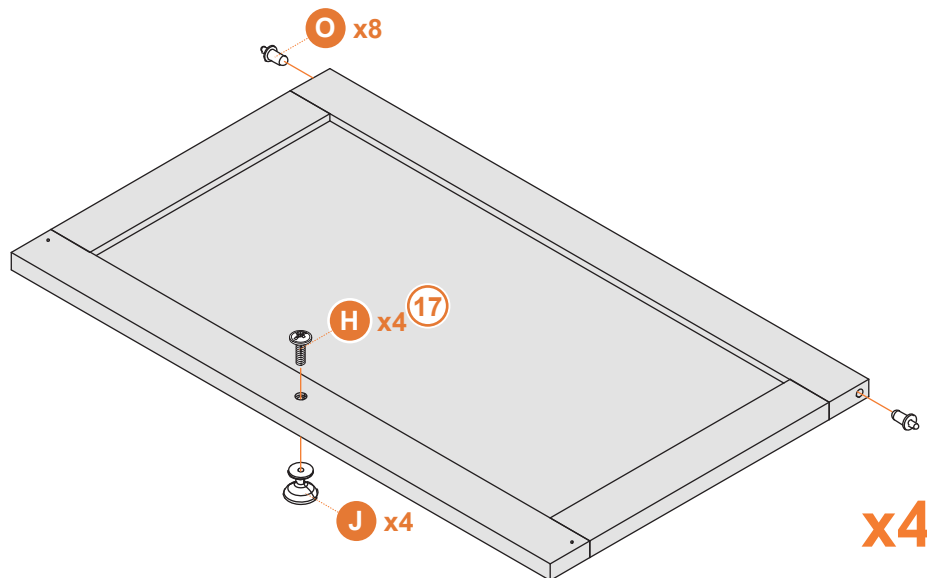

15

16

18

19

20

21

22

Tighten the “Y” self-tapping screws into the “Z” anchors. Secure the cabinet to the wall for anti-falling device installation.