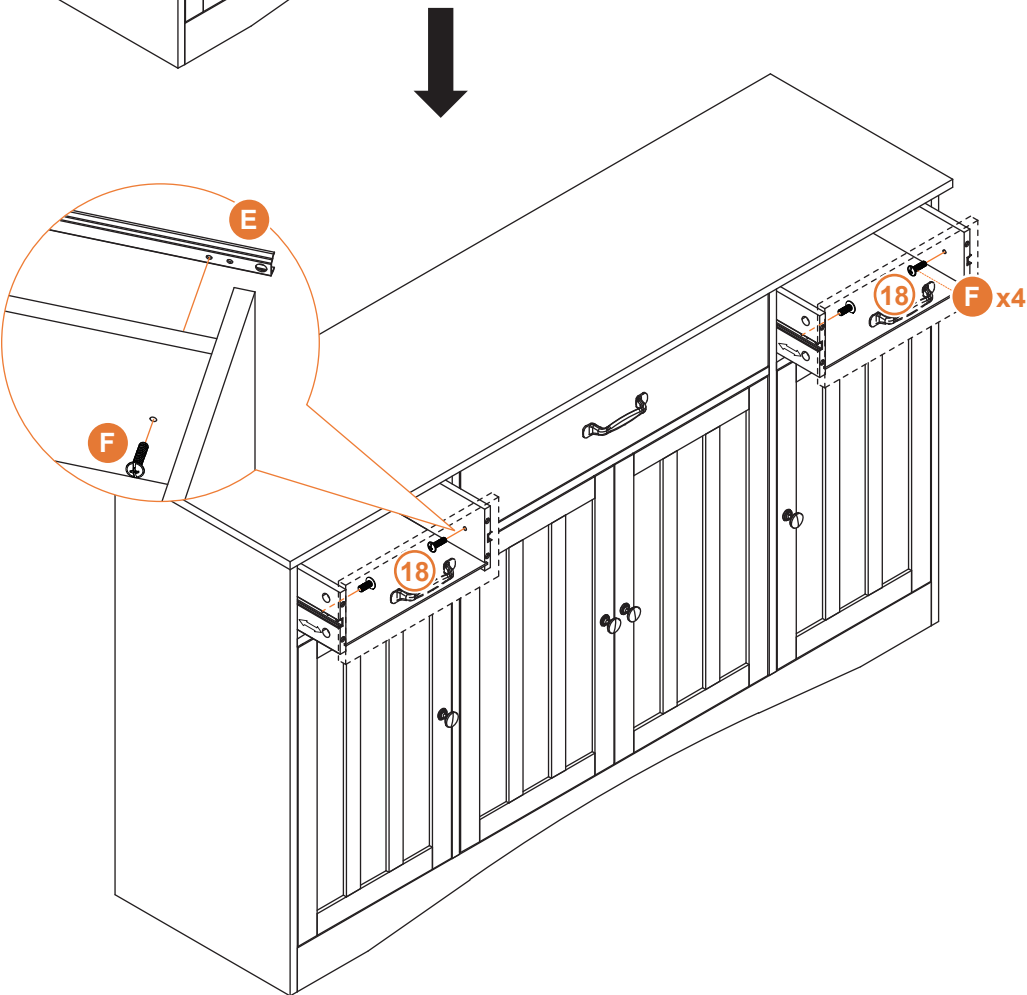

15

16

18

19

20

21

22

Tighten the “Y” self-tapping screws into the “Z” anchors. Secure the cabinet to the wall for anti-falling device installation.

23

24

25

26

27

28

29

Tips