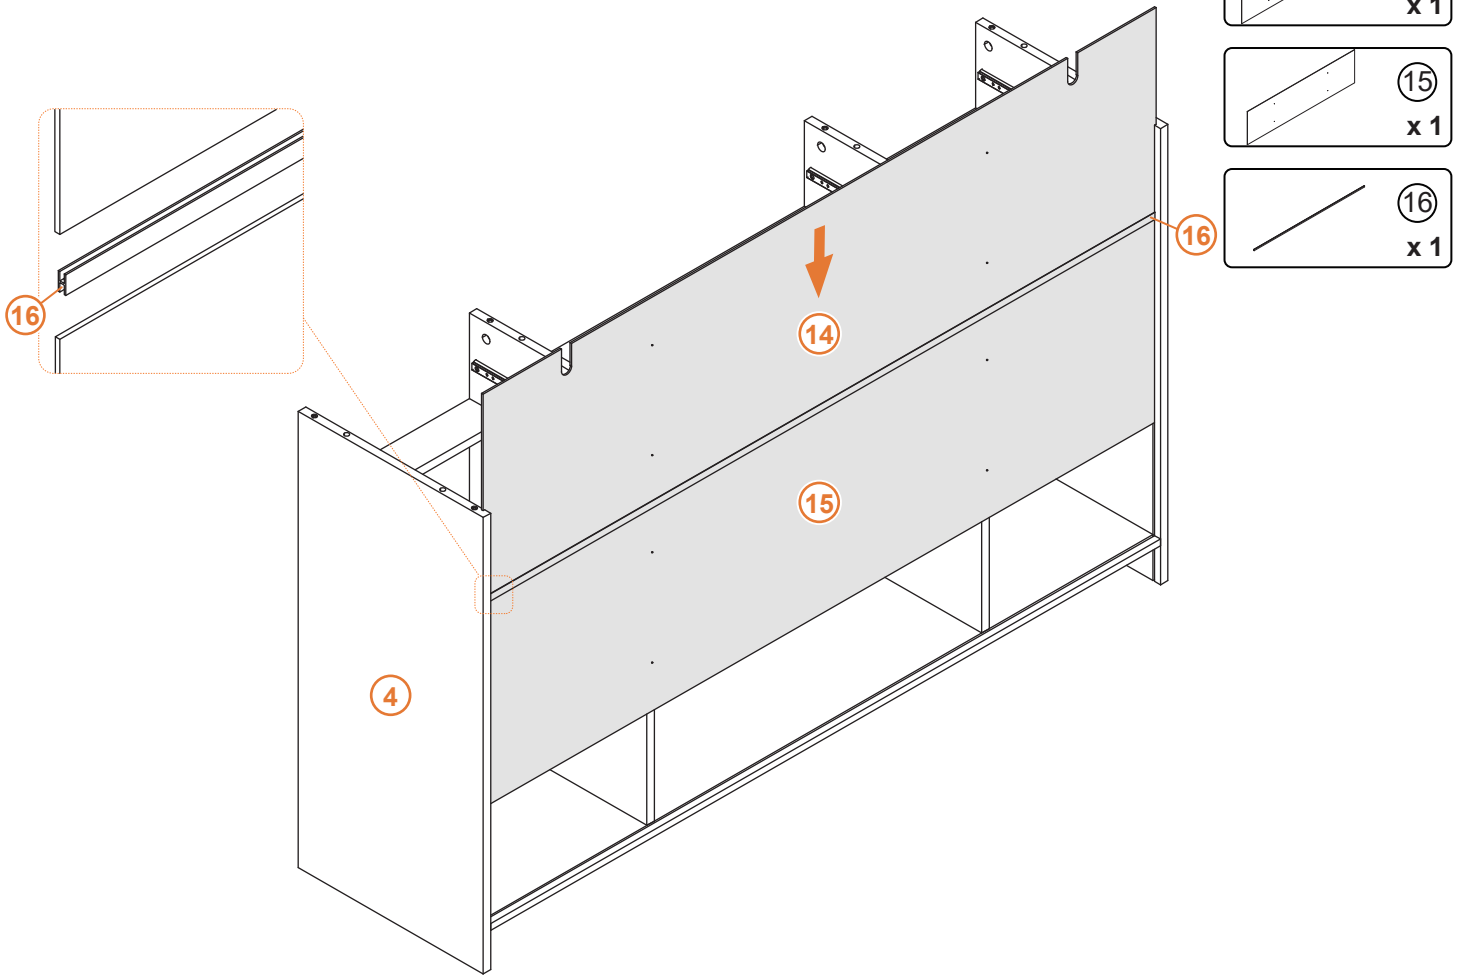

15

16

18

19

20

21

22

Tighten the “Y” self-tapping screws into the “Z” anchors. Secure the cabinet to the wall for anti-falling device installation.