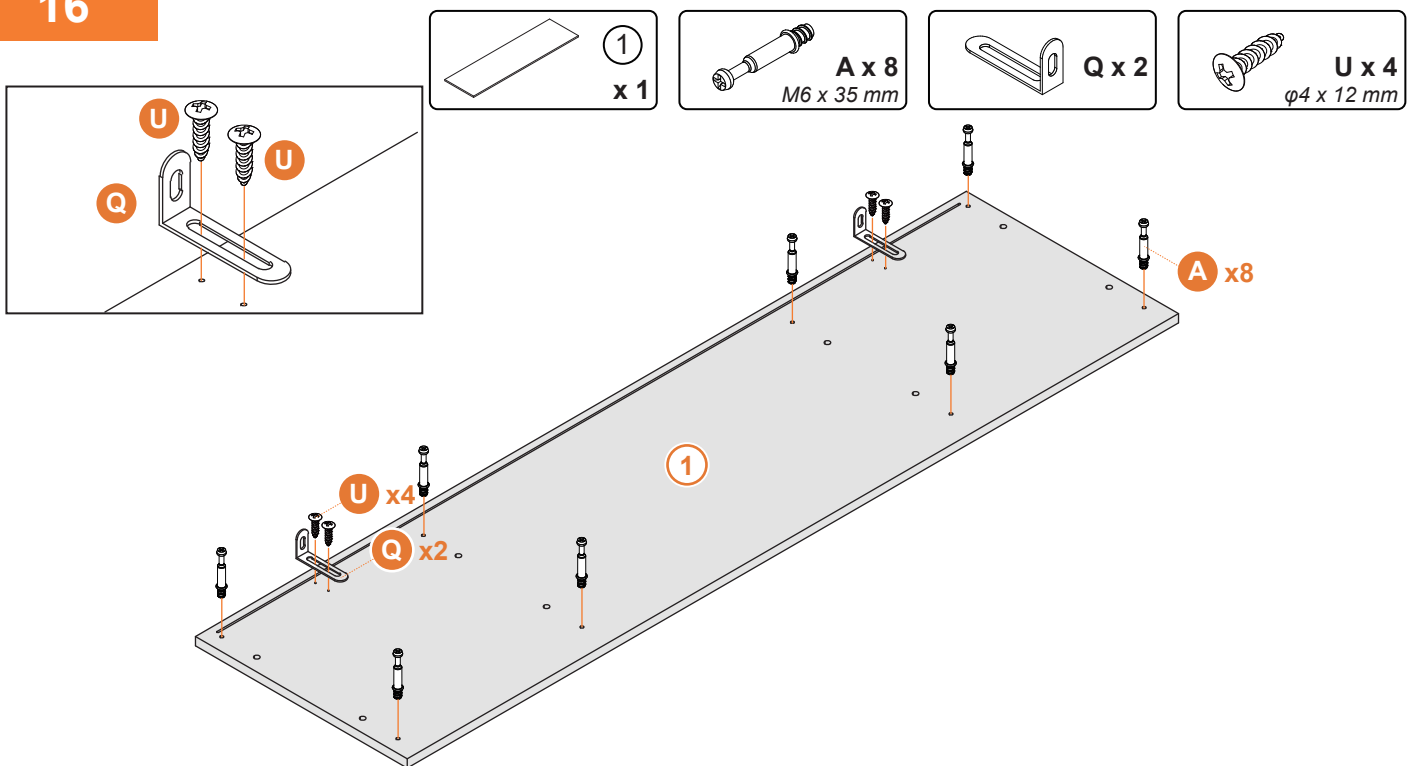

15

16

18

19

20

21

22

Tighten the “Y” self-tapping screws into the “Z” anchors. Secure the cabinet to the wall for anti-falling device installation.