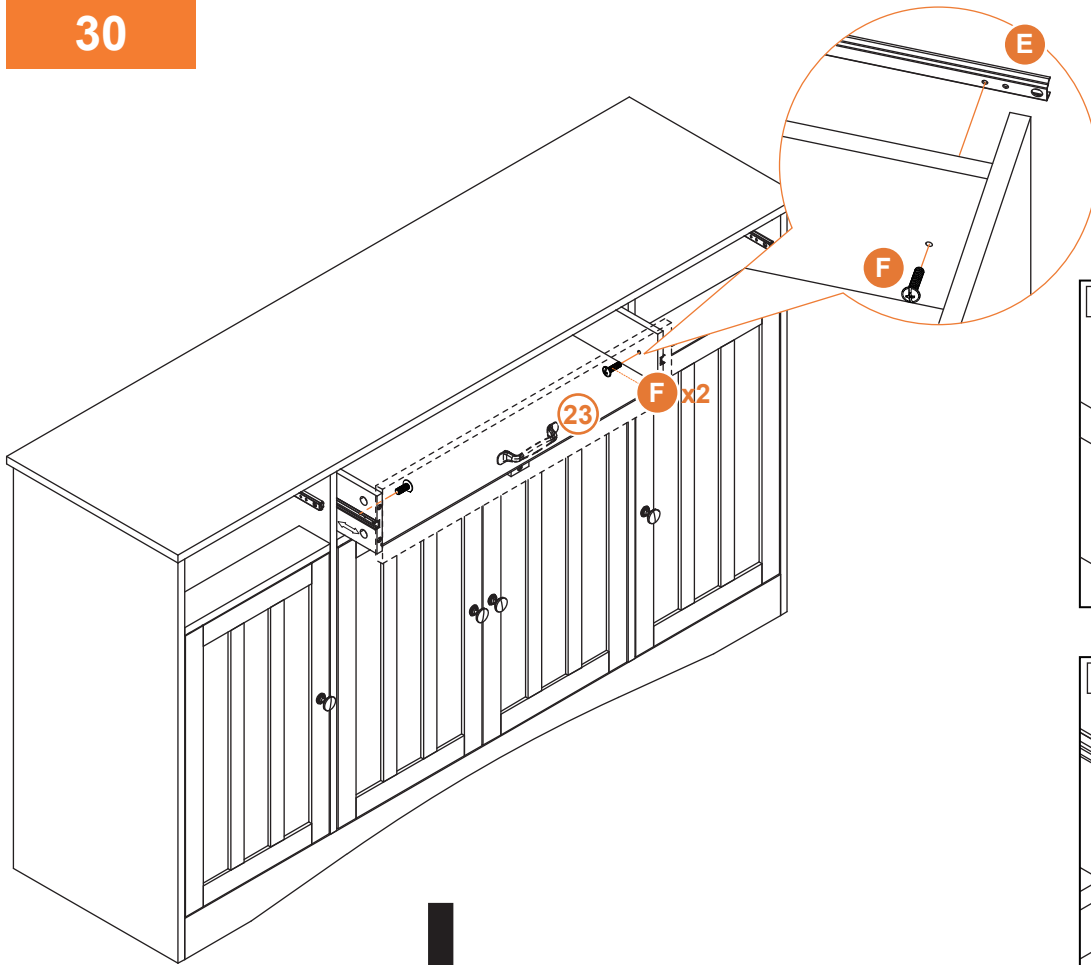

15

16

18

19

20

21

22

Tighten the “Y” self-tapping screws into the “Z” anchors. Secure the cabinet to the wall for anti-falling device installation.

23

24

25

26

27

28

29

Tips