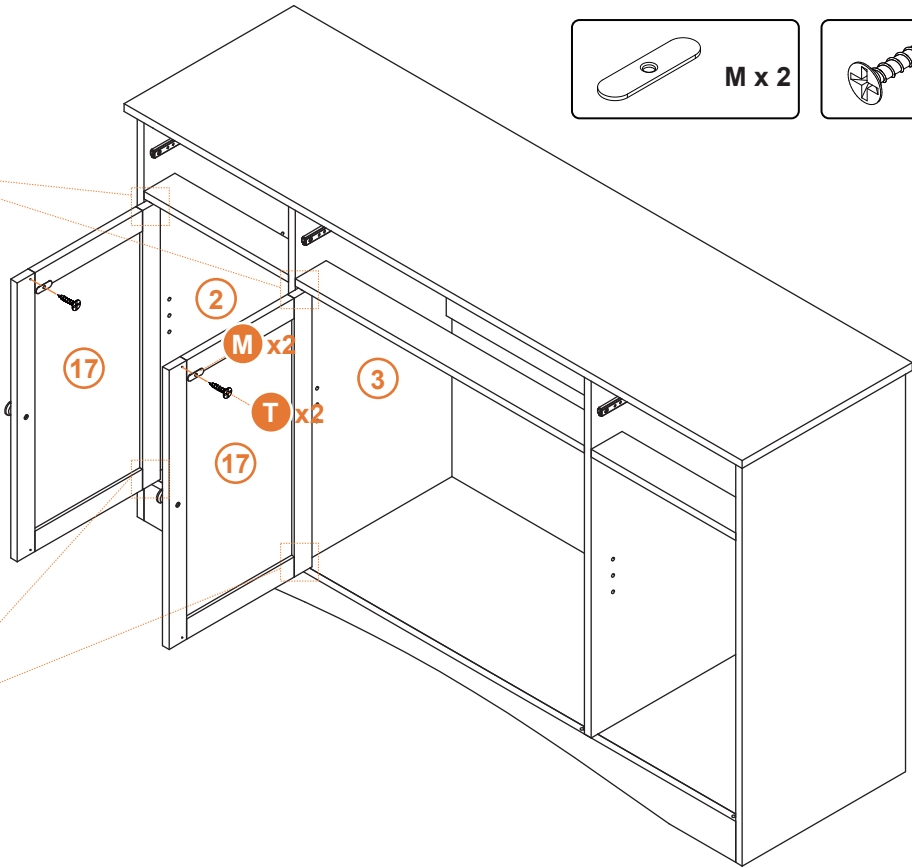

15

16

18

19

20

21

22

Tighten the “Y” self-tapping screws into the “Z” anchors. Secure the cabinet to the wall for anti-falling device installation.