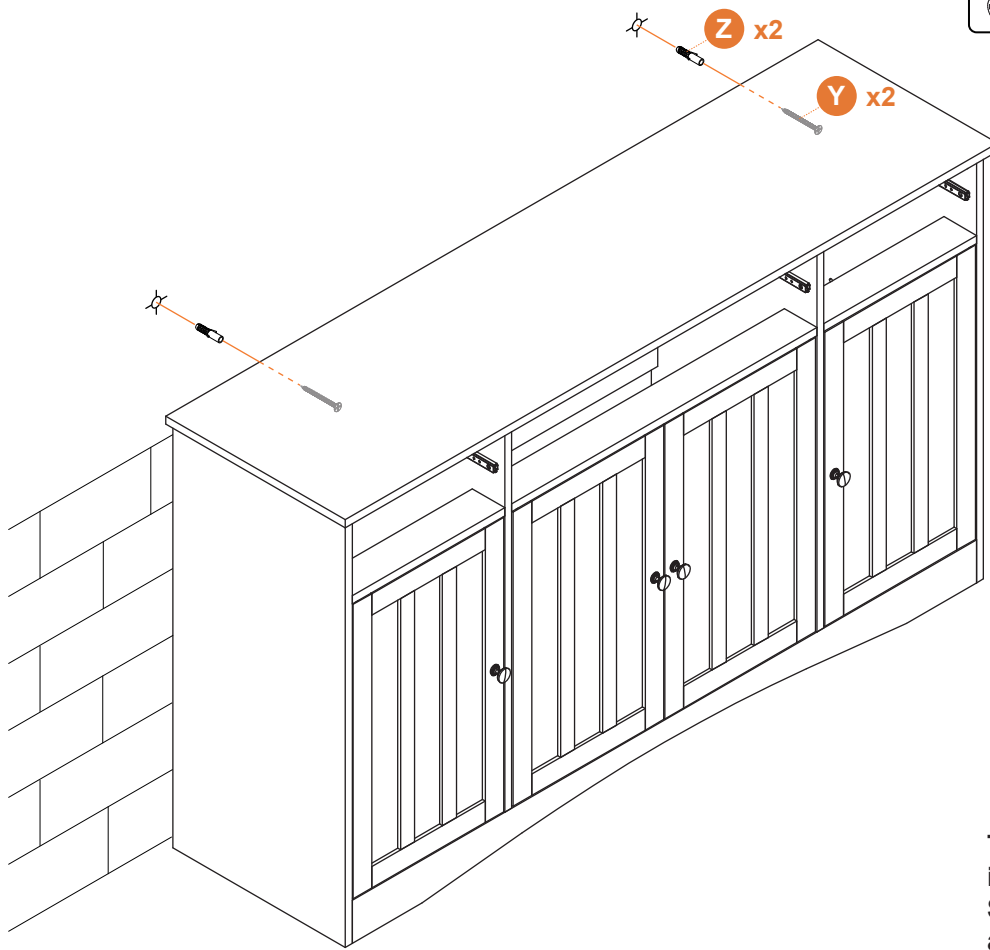

15

16

18

19

20

21

22

Tighten the “Y” self-tapping screws into the “Z” anchors. Secure the cabinet to the wall for anti-falling device installation.