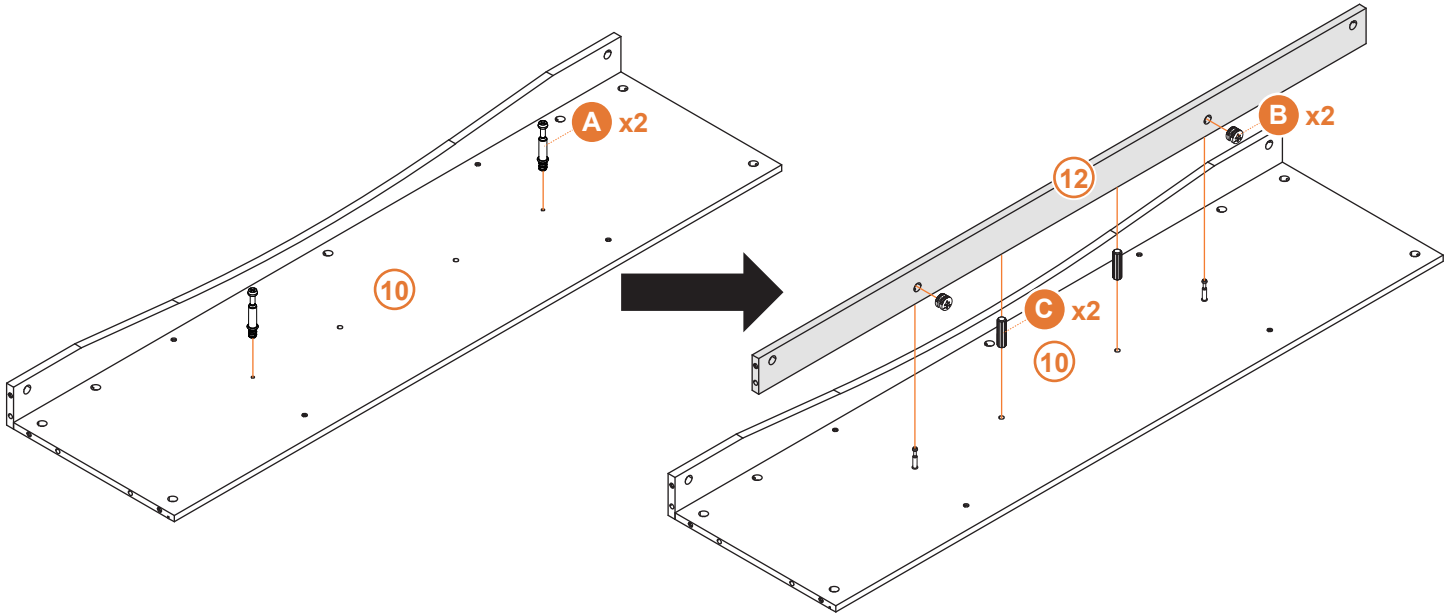

7

8

9

10

11

12

13

14

15

16

18

19

20

21

22

Tighten the “Y” self-tapping screws into the “Z” anchors. Secure the cabinet to the wall for anti-falling device installation.