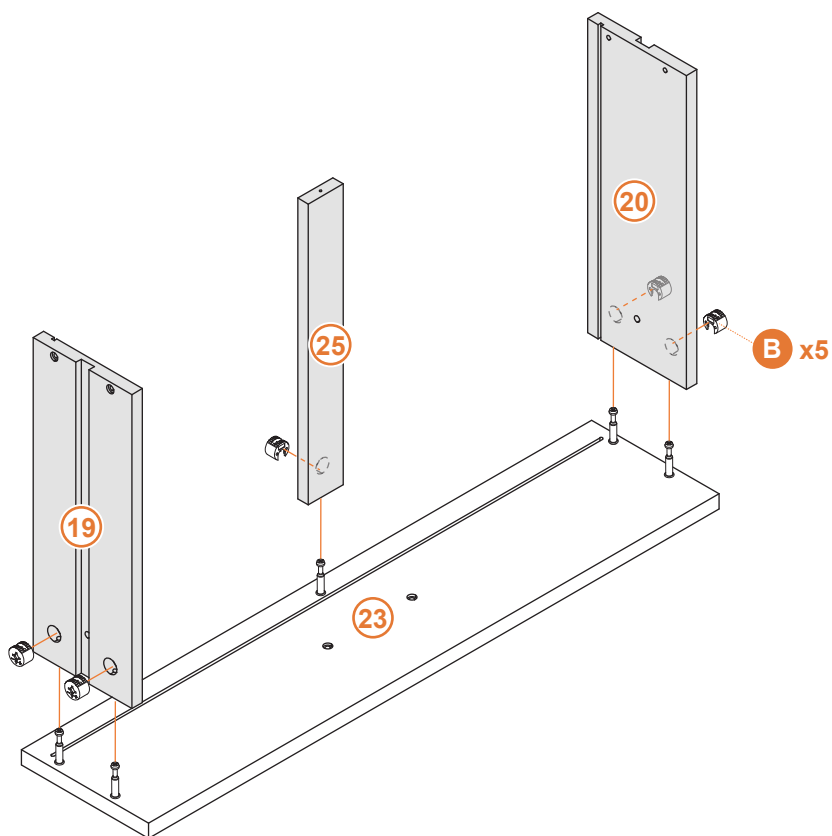

15

16

18

19

20

21

22

Tighten the “Y” self-tapping screws into the “Z” anchors. Secure the cabinet to the wall for anti-falling device installation.

23

24

25

26

27

28

29

Tips