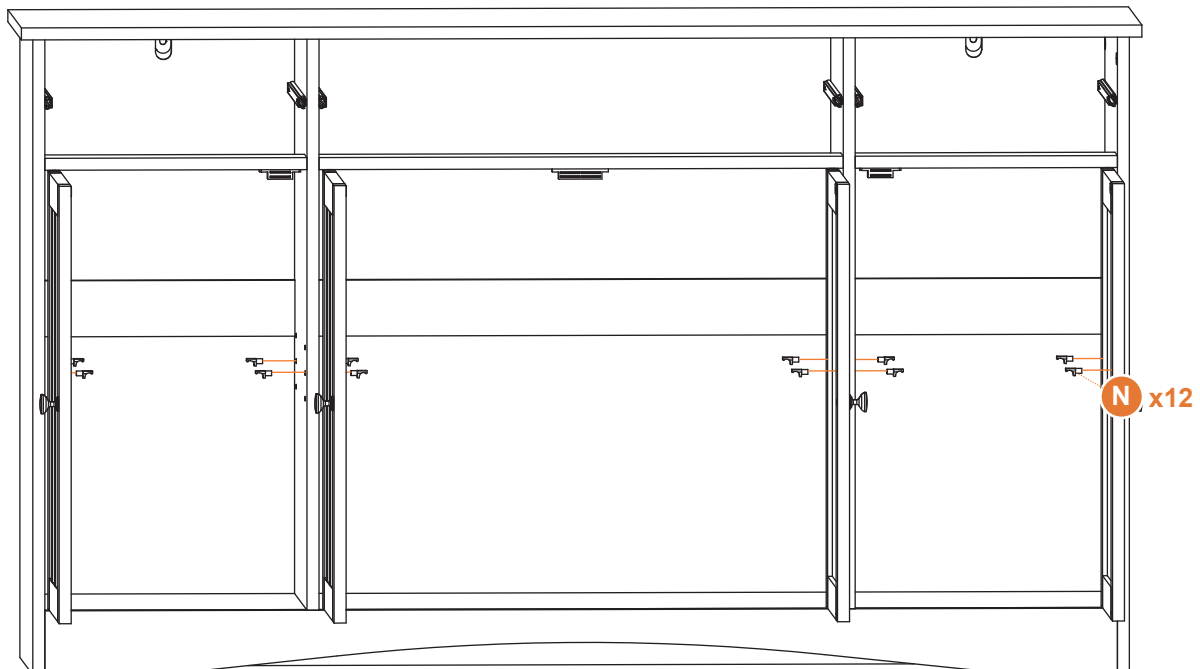

22

Tighten the “Y” self-tapping screws into the “Z” anchors. Secure the cabinet to the wall for anti-falling device installation.

23