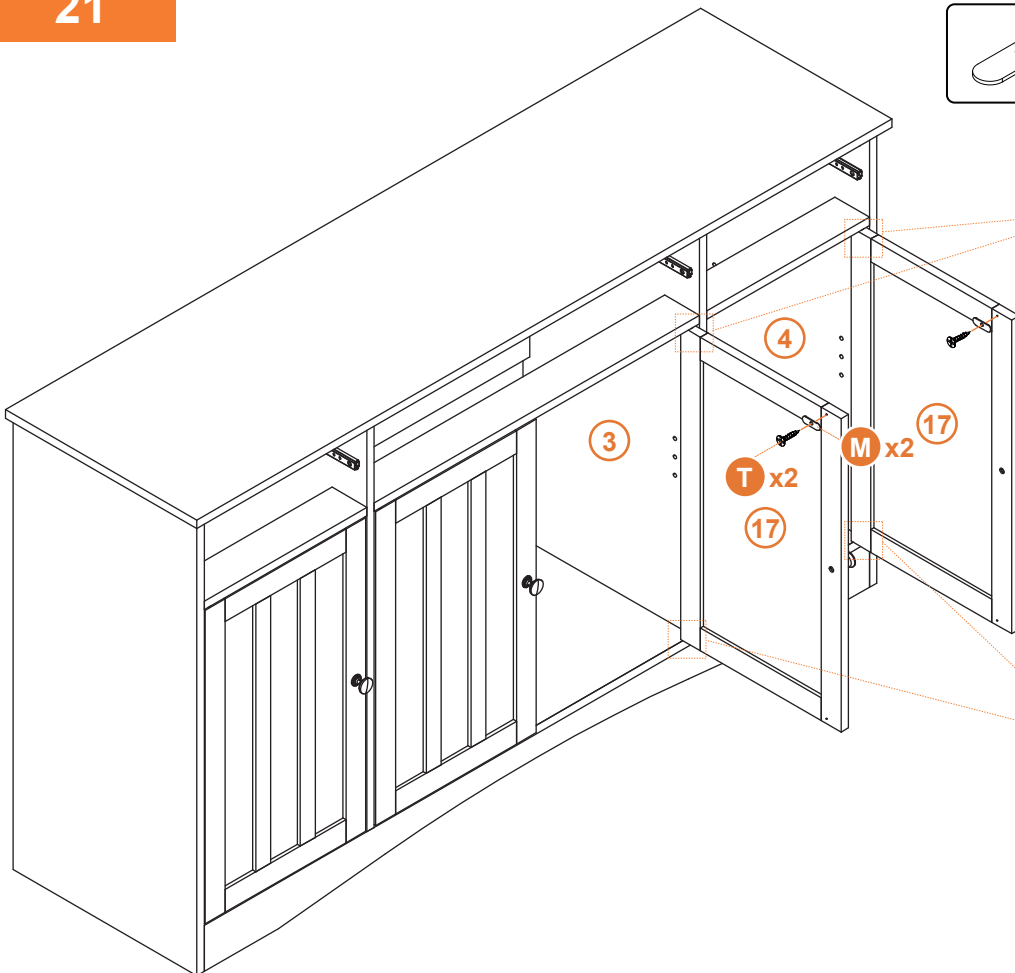

15

16

18

19

20

21

22

Tighten the “Y” self-tapping screws into the “Z” anchors. Secure the cabinet to the wall for anti-falling device installation.

23

24

25

26

27

28

29

Tips