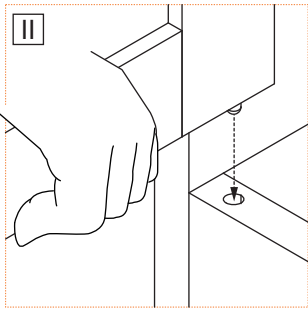

15

16

18

19

20

21

22

Tighten the “Y” self-tapping screws into the “Z” anchors. Secure the cabinet to the wall for anti-falling device installation.