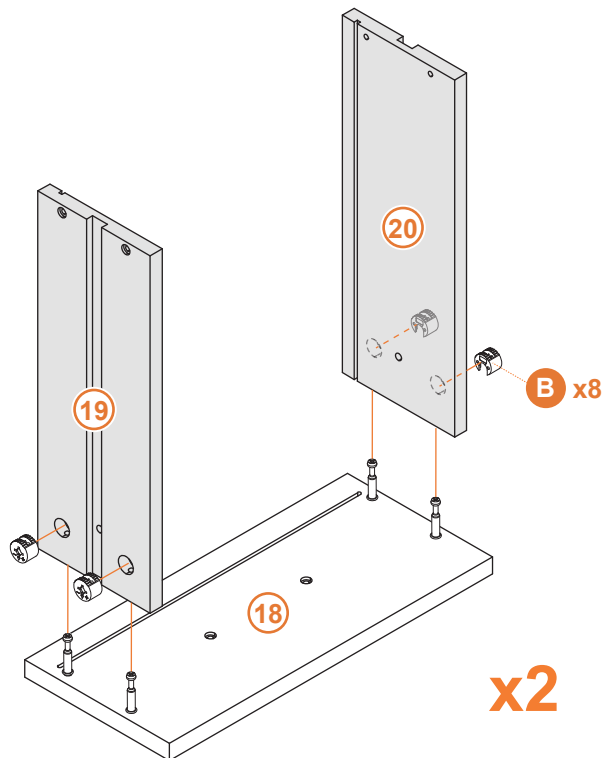

15

16

18

19

20

21

22

Tighten the “Y” self-tapping screws into the “Z” anchors. Secure the cabinet to the wall for anti-falling device installation.

23

24

25

26

27

28

29

Tips