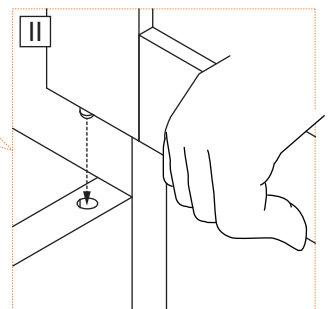

15

16

18

19

20

21

22

Tighten the “Y” self-tapping screws into the “Z” anchors. Secure the cabinet to the wall for anti-falling device installation.