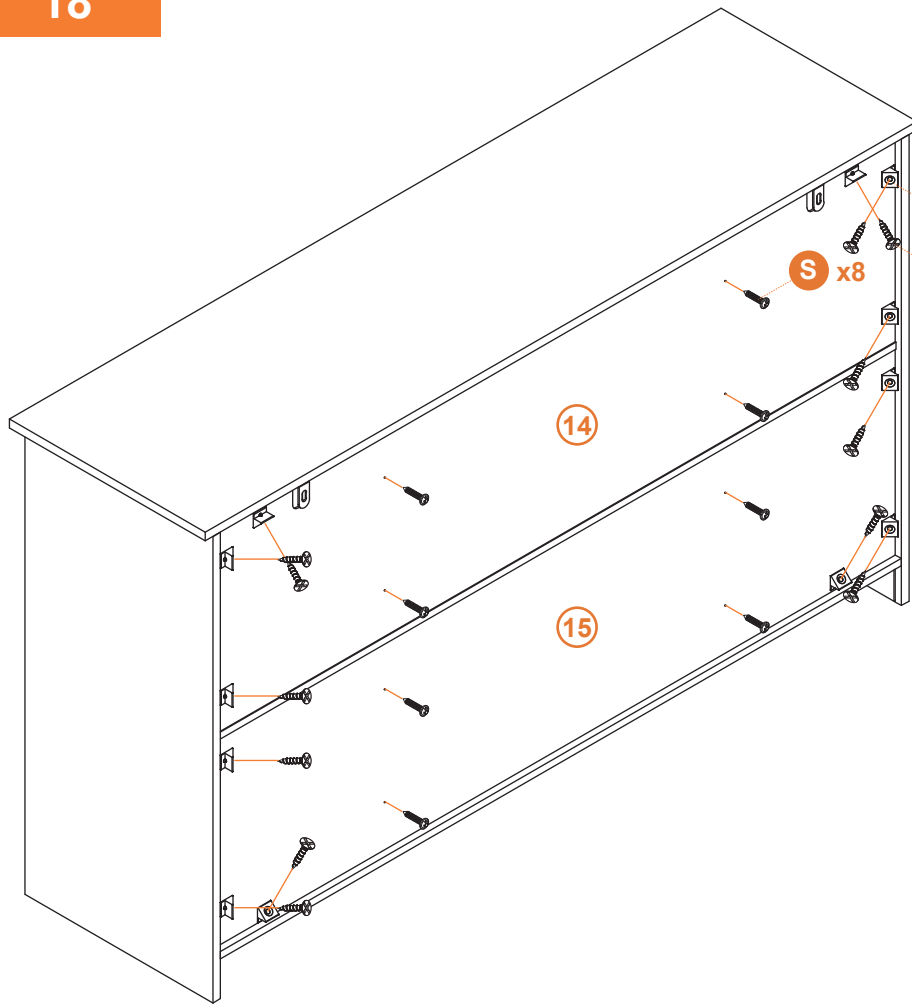

7

8

9

10

11

12

13

14

15

16

18

19

20

21

22

Tighten the “Y” self-tapping screws into the “Z” anchors. Secure the cabinet to the wall for anti-falling device installation.