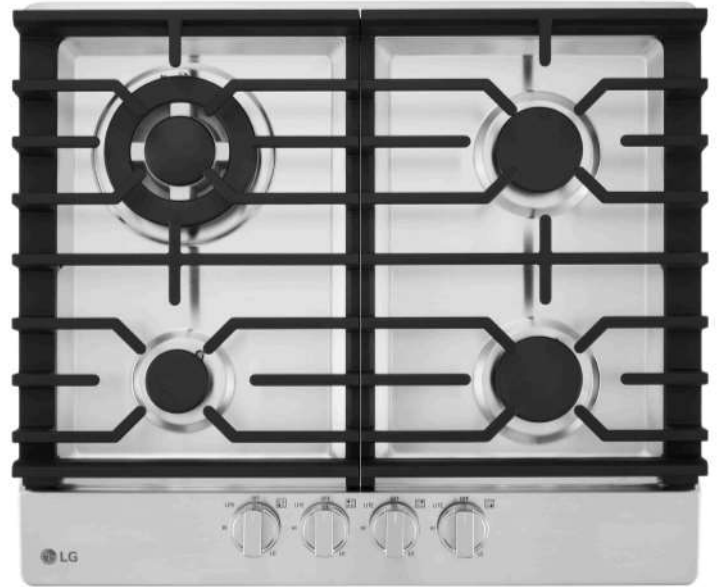

# CBGD2414S

## 24" Gas Cooktop

4 Sealed Gas Burners

14K Ultraheat™ Burner

Heavy Duty Cast Iron Grates

### AVAILABLE COLORS

STAINLESS STEEL

### SUMMARY

Type	24" Gas Cooktop
Number of Burners	4
Available Colors	Stainless Steel
<b>COOKTOP FEATURES</b>	
Cooktop Burner Type	Sealed Gas Burner
Number of Burners	4
Burner / BTU - Left Rear	14000 / 14500
Burner / BTU - Right Rear	6900 / 6900
Burner / BTU - Left Front	5500 / 4800
Burner/BTU - Right Front	6900 / 6900
Auto Re-Ignition	No
EasyClean® Cooktop	No
<b>CONTROL FEATURES</b>	
Cooktop Control Type	Knobs
Control Location	Front Center
<b>SMART FEATURES</b>	
ThinQ® (Wi-Fi Enabled)	No
Voice Control	No
Smart LG Hood / OTR Connectivity	No
<b>ACCESSORIES</b>	
Cast Iron Griddle	No
Conversion Kit	Yes