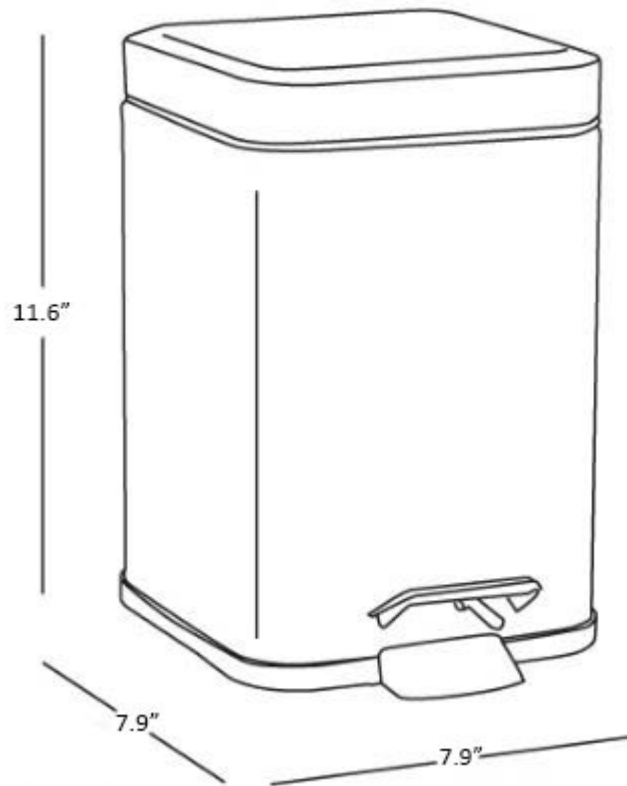

Features

- Waste basket
- Polished chrome
- Aluminum base
- Capacity: 1.6 Gallons

Hotellerie AV402B

SKU# | Option:

- Hotellerie AV402B | Polished chrome

Finishes

CR Polished Chrome

Collection
Hotellerie

Model |
Hotellerie AV402B

Dimensions Metric

1 inch = 2.54 cm

1 inch = 25.4 mm

WS®
BATH
COLLECTIONS

1051 Lea Drive - Collegeville, PA 19426
Tel. 215 513 9400 - Fax 610 831 0215

www.ws bathcollections.com - info@ws bathcollections.com

Product Specs Sheets

Collection
Hotellerie

Model |
Hotellerie AV402B

Dimensions Metric

1 inch = 2.54 cm
1 inch = 25.4 mm

WS[®]
BATH
COLLECTIONS

1051 Lea Drive - Collegeville, PA 19426
Tel. 215 513 9400 - Fax 610 831 0215
www.ws bathcollections.com - info@ws bathcollections.com