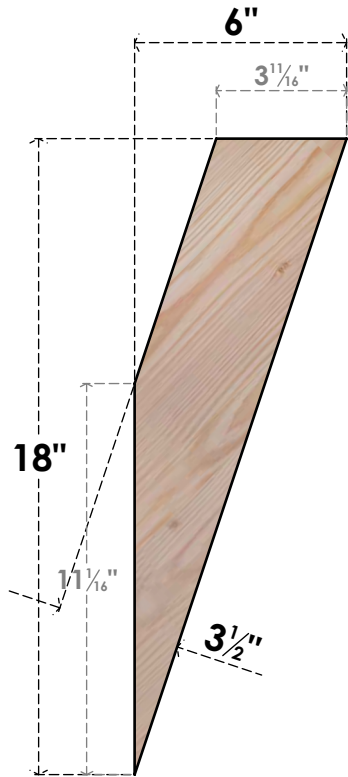

BRC04X06X18TRA00SDF

3 1/2"W X 6"D X 18"H TRADITIONAL SMOOTH BRACE, DOUGLAS FIR

SIDE

FRONT

EKENA MILLWORK
 2300 WEST MAIN ST.
 CLARKSVILLE, TX 75426
 TOLL FREE: 866-607-0453
 WWW.EKENAMILLWORK.COM

NOTES

1. INSTALLATION TO BE COMPLETED IN ACCORDANCE WITH MANUFACTURER'S SPECIFICATIONS.
2. DRAWING MAY NOT BE TO SCALE
3. THIS DRAWING IS INTENDED FOR DESIGN AND PLANNING PURPOSES ONLY.
4. ALL INFORMATION CONTAINED HEREIN WAS CURRENT AT THE TIME OF DEVELOPMENT BUT MUST BE REVIEWED AND APPROVED BY THE PRODUCT MANUFACTURER TO BE CONSIDERED ACCURATE.
5. PRODUCTS ARE NOT KILN DRIED. THIS ITEM IS UNIQUE AND WILL CONTAIN THE NATURAL VARIATIONS THAT THE WOOD SPECIES OFFERS. THIS MAY RESULT IN VARIATIONS UP TO 1/4"