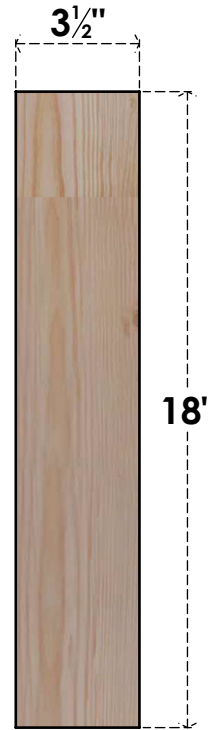

BRC04X06X18TRA00SDF

3 1/2"W X 6"D X 18"H TRADITIONAL SMOOTH BRACE, DOUGLAS FIR

SIDE

FRONT

EKENA MILLWORK
 2300 WEST MAIN ST.
 CLARKSVILLE, TX 75426
 TOLL FREE: 866-607-0453
 WWW.EKENAMILLWORK.COM

NOTES

1. INSTALLATION TO BE COMPLETED IN ACCORDANCE WITH MANUFACTURER'S SPECIFICATIONS.
2. DRAWING MAY NOT BE TO SCALE
3. THIS DRAWING IS INTENDED FOR DESIGN AND PLANNING PURPOSES ONLY.
4. ALL INFORMATION CONTAINED HEREIN WAS CURRENT AT THE TIME OF DEVELOPMENT BUT MUST BE REVIEWED AND APPROVED BY THE PRODUCT MANUFACTURER TO BE CONSIDERED ACCURATE.
5. PRODUCTS ARE NOT KILN DRIED. THIS ITEM IS UNIQUE AND WILL CONTAIN THE NATURAL VARIATIONS THAT THE WOOD SPECIES OFFERS. THIS MAY RESULT IN VARIATIONS UP TO 1/4"