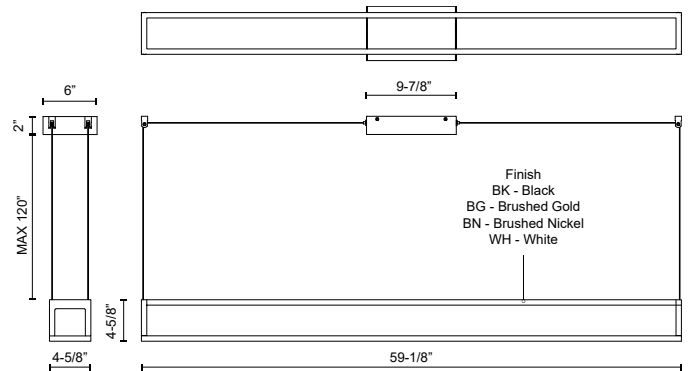

LP45560-BG
Brushed Gold

LP45560-BK
Black

LP45560-BN
Brushed Nickel

LP45560-WH
White

SPECIFICATION DETAILS

* For custom options, consult factory for details.

Fixture Dimensions	L59-1/8" x W4-5/8" x H4-5/8"
Light Source	LED with DC Driver
Wattage	80W
Total Lumens	6550lm*
Delivered Lumens	2800lm*
Voltage	120-277V
Color Temperature	3000K
CRI (Ra)	90CRI
Optional Color Temps	2700K - 5000K Available, Minimum Order Quantities Apply
LED Rated Life	50,000 hours
Dimming	100% - 10%, TRIAC or ELV Dimmer (Not Included)
Diffuser Details	White Silicone
Adjustable	Yes
Wire Length	120" Max
Wire Type	BG, BN, WH - Clear; BK - Black
Minimum Hang Height	8"
Location	Dry
Warranty	5 Years
Illumination Direction	Up/Down
Canopy Dimensions	L9-7/8" x W6" x H2"