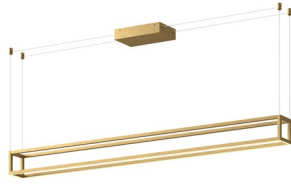

PLAZA LP45560

PENDANTS

PROJECT

DESCRIPTION

The Plaza Collection is all about creating movement through lines and lighting. The unique aluminum frame is offered in 4 finishes that go well with any décor or style. These linear fixtures have inset polymeric opal diffusers that provide a glow of up and down light to illuminate your space and create a vibrant mood.

LP45560-BG
Brushed Gold

LP45560-BK
Black

LP45560-BN
Brushed Nickel

LP45560-WH
White

SPECIFICATION DETAILS

* For custom options, consult factory for details.

Fixture Dimensions	L59-1/8" x W4-5/8" x H4-5/8"
Light Source	LED with DC Driver
Wattage	80W
Total Lumens	6550lm*
Delivered Lumens	2800lm*
Voltage	120-277V
Color Temperature	3000K
CRI (Ra)	90CRI
Optional Color Temps	2700K - 5000K Available, Minimum Order Quantities Apply
LED Rated Life	50,000 hours
Dimming	100% - 10%, TRIAC or ELV Dimmer (Not Included)
Diffuser Details	White Silicone
Adjustable	Yes
Wire Length	120" Max
Wire Type	BG, BN, WH - Clear; BK - Black
Minimum Hang Height	8"
Location	Dry
Warranty	5 Years
Illumination Direction	Up/Down
Canopy Dimensions	L9-7/8" x W6" x H2"