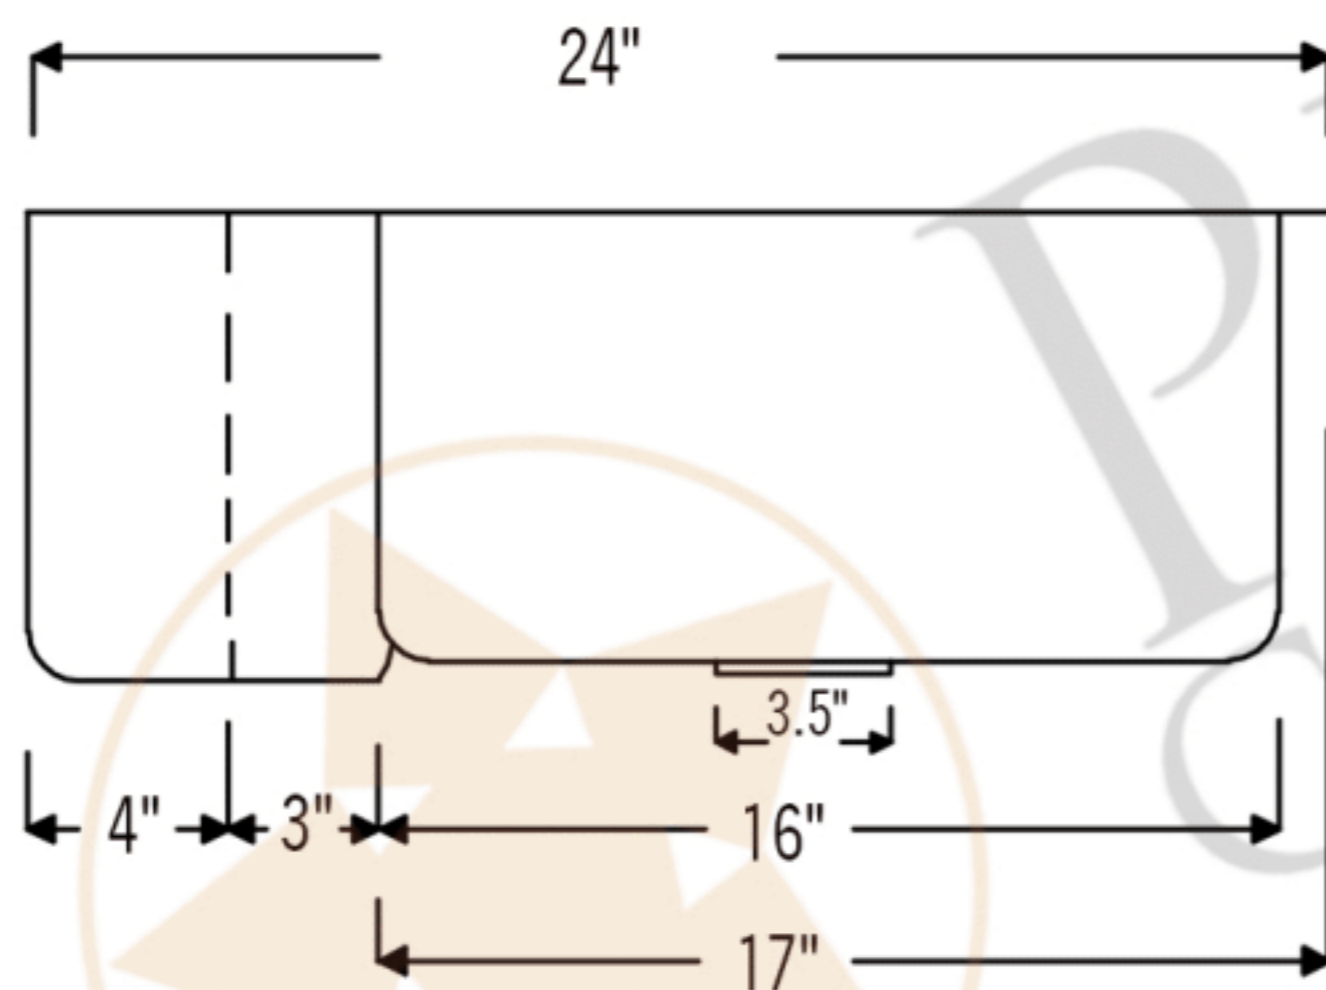

PREMIER
COPPER PRODUCTS

MODEL NUMBER: KASRDB33249

- * Description: 33" Hammered Copper Kitchen Rounded Apron Single Basin Sink
- * Outer Dimension: 33" x 24" x 9"
- * Inner Dimension: 31" x 21" x 9"
- * Rim: Left, Right & Back - 1" / Apron Front - 2"
- * Drain Opening: 3.5"
- * Finish: Oil Rubbed Bronze

CODE/STANDARD COMPLIANCE

* IAPMO/cUPC LISTED

* ORB: Oil Rubbed Bronze

THIS PRODUCT IS HAND CRAFTED, SMALL VARIANCES IN COLOR AND SIZE MAY OCCUR.
DO NOT MAKE ANY INSTALLATION CUTS UNTIL YOU RECEIVE YOUR ITEM(S).