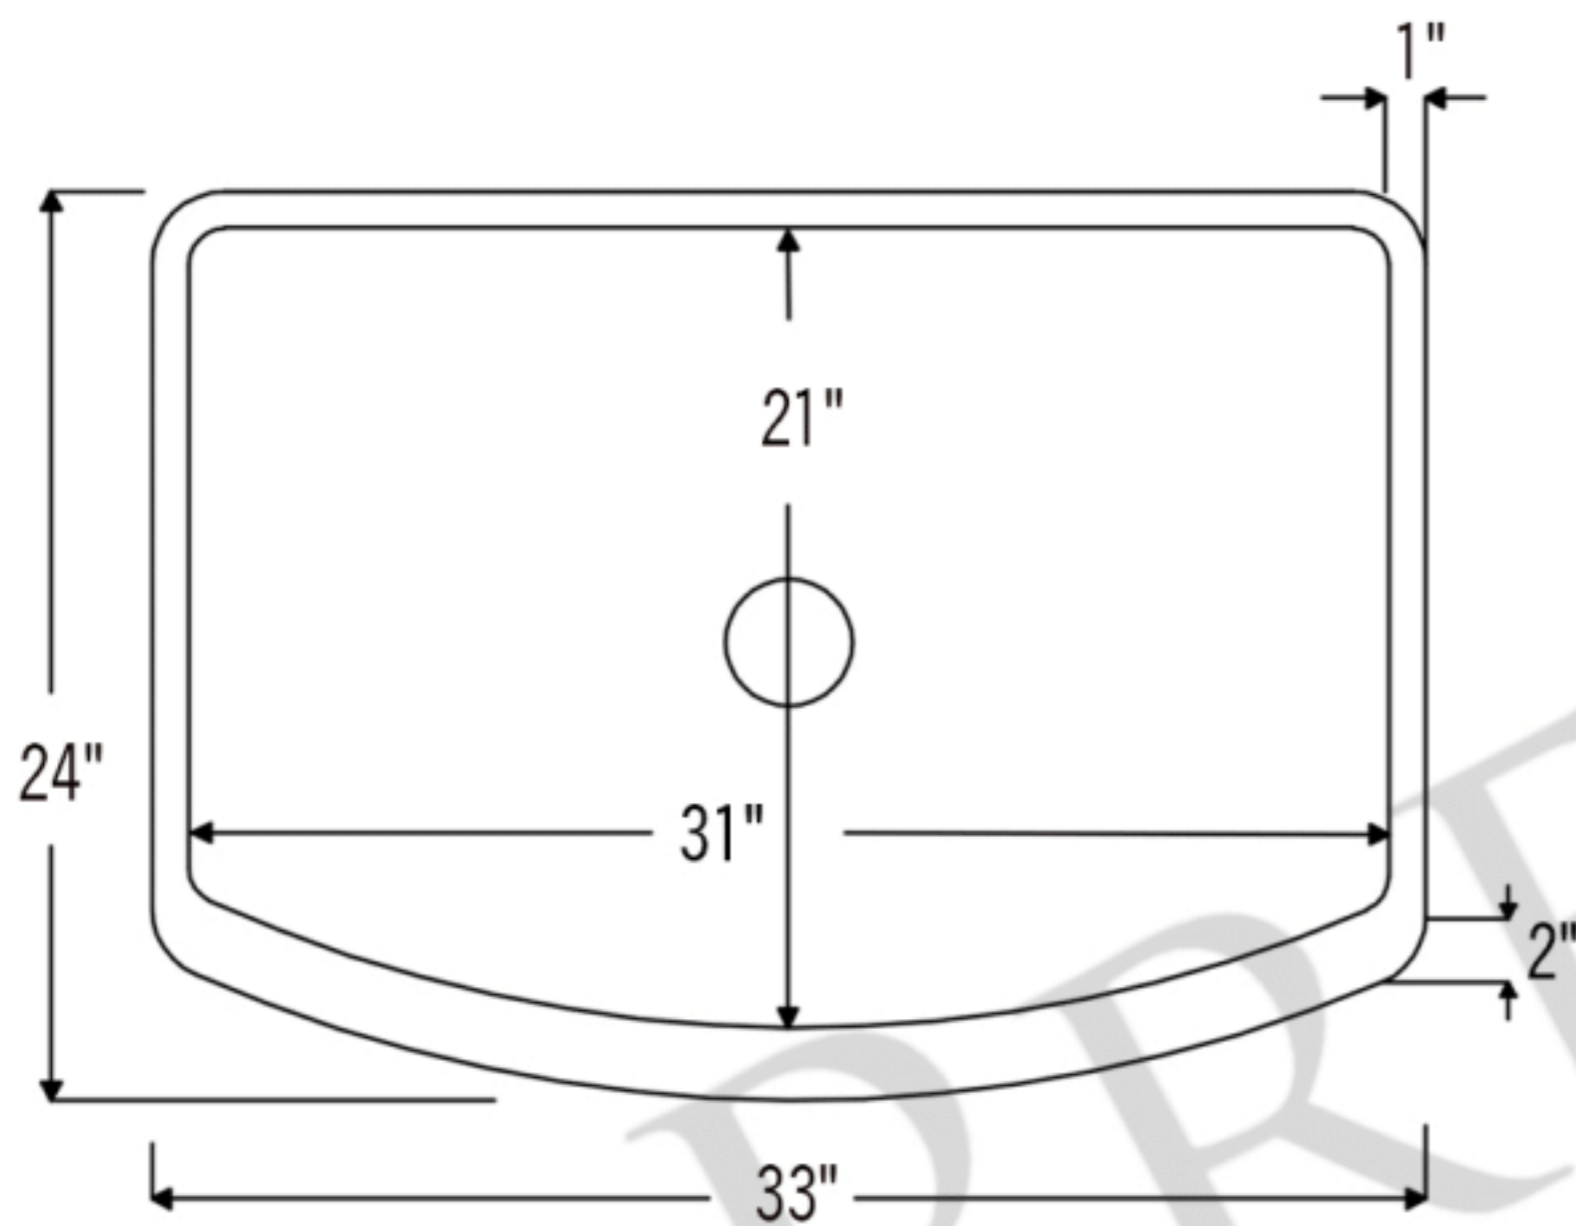

PREMIER
COPPER PRODUCTS

MODEL NUMBER: KASRDB33249

- * Description: 33" Hammered Copper Kitchen Rounded Apron Single Basin Sink
- * Outer Dimension: 33" x 24" x 9"
- * Inner Dimension: 31" x 21" x 9"
- * Rim: Left, Right & Back - 1" / Apron Front - 2"
- * Drain Opening: 3.5"
- * Finish: Oil Rubbed Bronze

CODE/STANDARD COMPLIANCE

* IAPMO/cUPC LISTED

* ORB: Oil Rubbed Bronze

THIS PRODUCT IS HAND CRAFTED, SMALL VARIANCES IN COLOR AND SIZE MAY OCCUR.
DO NOT MAKE ANY INSTALLATION CUTS UNTIL YOU RECEIVE YOUR ITEM(S).