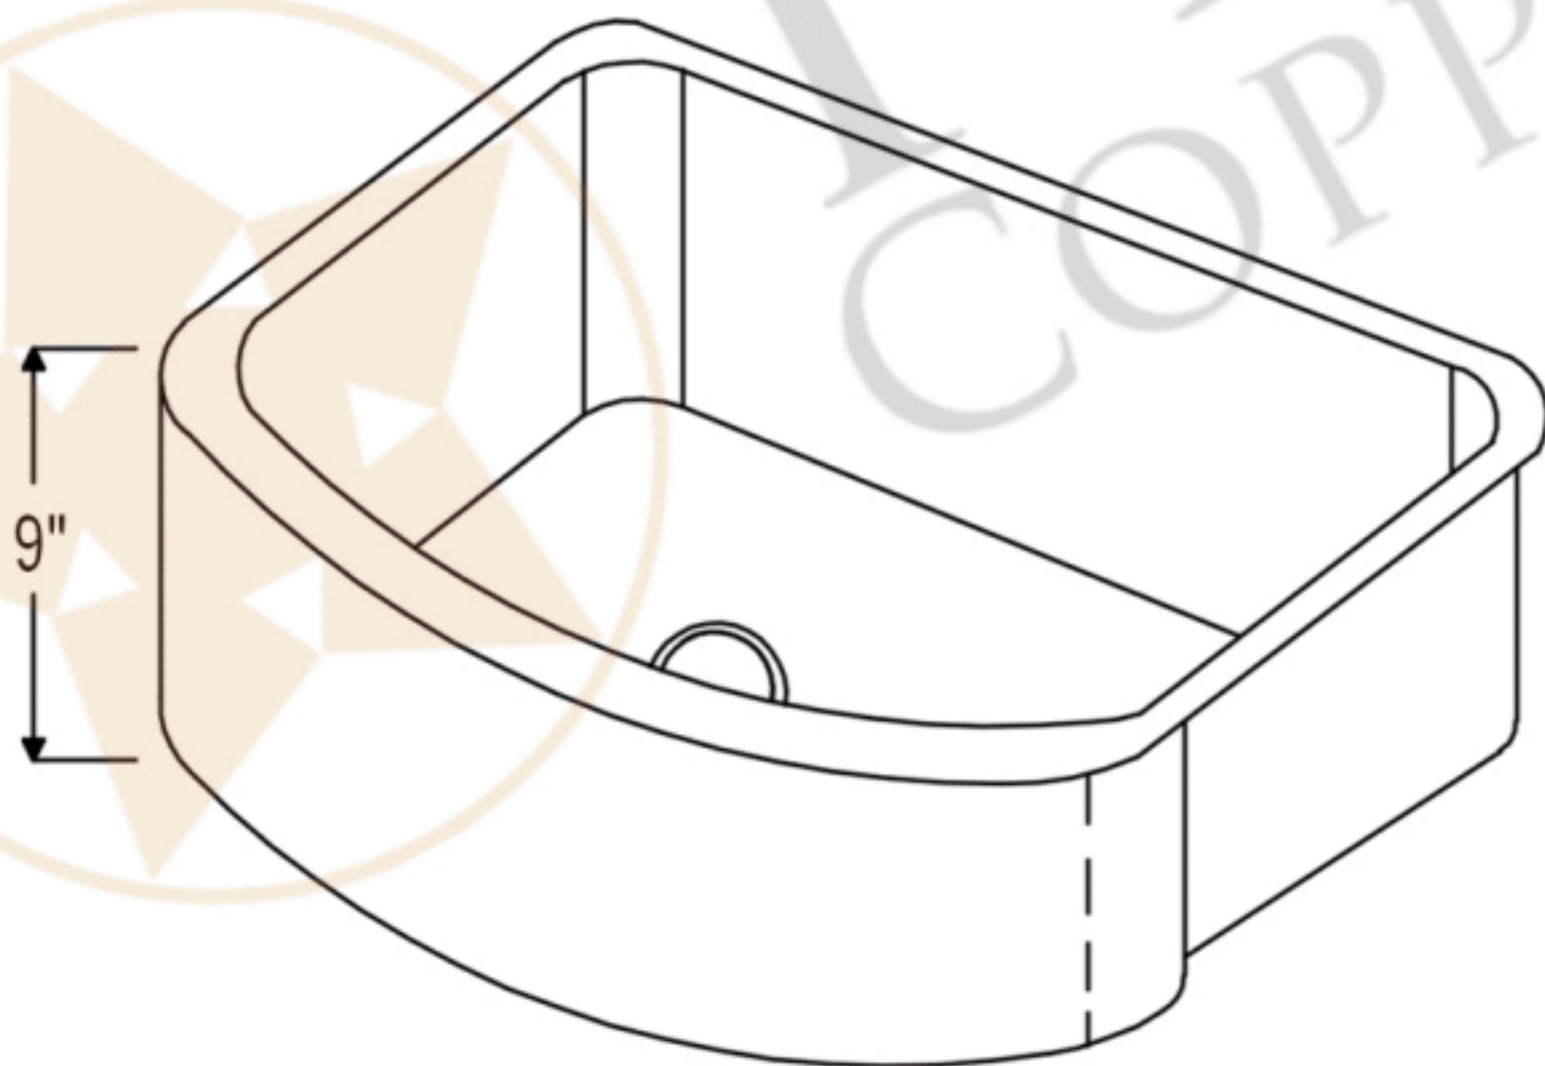

PREMIER
COPPER PRODUCTS

MODEL NUMBER: KASRDB33249

- * Description: 33" Hammered Copper Kitchen Rounded Apron Single Basin Sink
- * Outer Dimension: 33" x 24" x 9"
- * Inner Dimension: 31" x 21" x 9"
- * Rim: Left, Right & Back - 1" / Apron Front - 2"
- * Drain Opening: 3.5"
- * Finish: Oil Rubbed Bronze

CODE/STANDARD COMPLIANCE

* IAPMO/cUPC LISTED

* ORB: Oil Rubbed Bronze

THIS PRODUCT IS HAND CRAFTED, SMALL VARIANCES IN COLOR AND SIZE MAY OCCUR.
DO NOT MAKE ANY INSTALLATION CUTS UNTIL YOU RECEIVE YOUR ITEM(S).