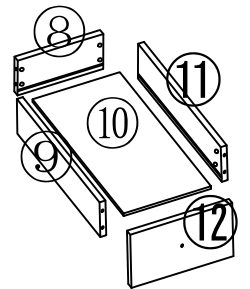

# Vanity Desk

PLEASE READ THIS MANUAL THOROUGHLY BEFORE USING  
THIS APPLIANCE

Dear Customer:

Thank you for allowing us in your glam room, please pay attention to the following points when installing:

1. Before installation, please spread carpet or fabrics like cotton or velvet on your floor to avoid damaging your floor and/or this product.
2. Only adults are allowed to install - please remove all children from the area

# ASSEMBLY INSTRUCTIONS

①	Leg	x1
②	Under table partition	x1
③	Panel	x1
④	Panel	x1
⑤	Left Side panel	x1
⑥	Bottom plate	x1
⑦	Right Side panel	x1
⑧	Backboard(little drawer)	x3
⑨	Left Side panel(little drawer)	x3
⑩	Bottom plate ( drawer)	x4
⑪	Right Side panel (little drawer)	x3
⑫	Little drawer panel	x3
⑬	Backboard( drawer)	x1
⑭	Left Side panel( drawer)	x1
⑮	Right Side panel ( drawer)	x1
⑯	Drawer panel	x1

<p>1</p>  <p>Connecting Fitting*52+2</p>	<p>2</p>  <p>Connecting Fitting*52+2</p>	<p>3</p>  <p>3.5x14mm Screw*48+2</p>	<p>4</p>  <p>6x30mm Screw*4+2</p>	<p>5</p>  <p>14",L=350mm Drawer rail*8</p>
<p>6</p>  <p>4x20mm Screw*4+1</p>	<p>7</p>  <p>Handle*4+1</p>	<p>8</p>  <p>12x7.5mm Silicone Pad*6+1</p>	 <p>Screwdriver*1</p>	 <p>Adapter*1</p>