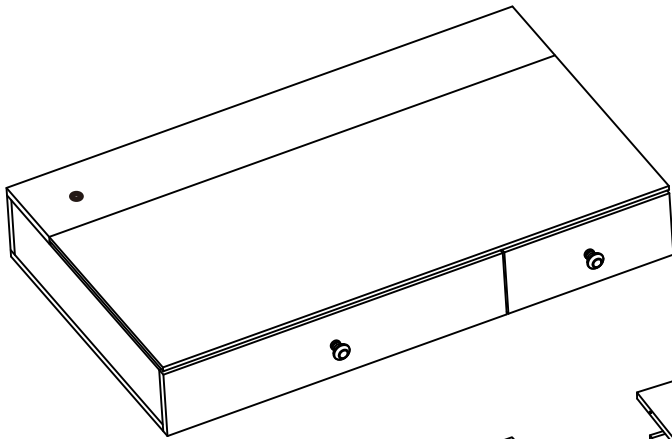

# Vanity Desk

PLEASE READ THIS MANUAL THOROUGHLY BEFORE USING  
THIS APPLIANCE

Dear Customer:

Thank you for allowing us in your glam room, please pay attention to the following points when installing:

1. Before installation, please spread carpet or fabrics like cotton or velvet on your floor to avoid damaging your floor and/or this product.
2. Only adults are allowed to install - please remove all children from the area

# ASSEMBLY INSTRUCTIONS

①	Leg	x1
②	Under table partition	x1
③	Panel	x1
④	Panel	x1
⑤	Left Side panel	x1
⑥	Bottom plate	x1
⑦	Right Side panel	x1
⑧	Backboard(little drawer)	x3
⑨	Left Side panel(little drawer)	x3
⑩	Bottom plate ( drawer)	x4
⑪	Right Side panel (little drawer)	x3
⑫	Little drawer panel	x3
⑬	Backboard( drawer)	x1
⑭	Left Side panel( drawer)	x1
⑮	Right Side panel ( drawer)	x1
⑯	Drawer panel	x1

<p>1</p>  <p>Connecting Fitting*52+2</p>	<p>2</p>  <p>Connecting Fitting*52+2</p>	<p>3</p>  <p>3.5x14mm Screw*48+2</p>	<p>4</p>  <p>6x30mm Screw*4+2</p>	<p>5</p>  <p>14",L=350mm Drawer rail*8</p>
<p>6</p>  <p>4x20mm Screw*4+1</p>	<p>7</p>  <p>Handle*4+1</p>	<p>8</p>  <p>12x7.5mm Silicone Pad*6+1</p>	 <p>Screwdriver*1</p>	 <p>Adapter*1</p>