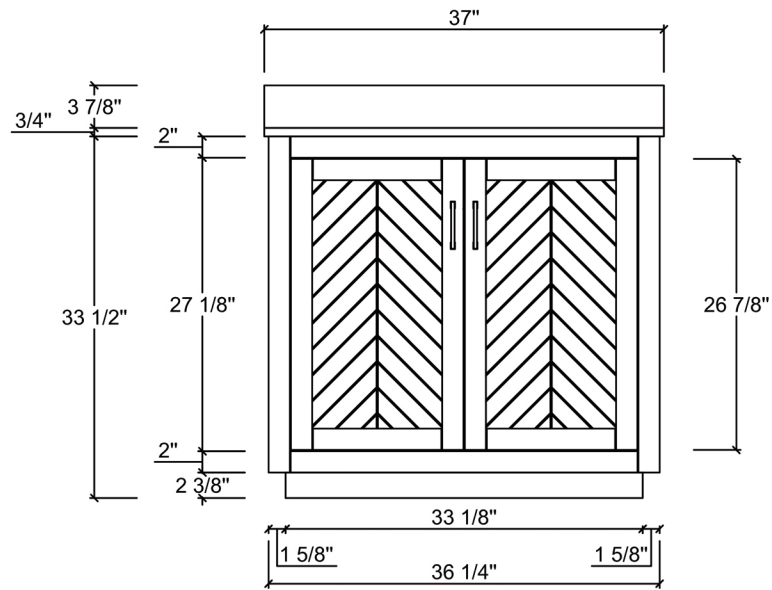

Back View

Front View

Side View

SKU NUMBER

BL-CHTE-370

BATHLYN