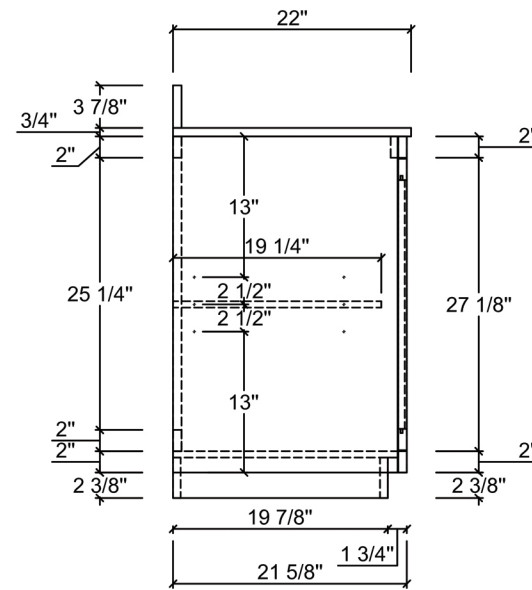

Back View

Front View

Side View

SKU NUMBER

BL-CHTE-370

BATHLYN