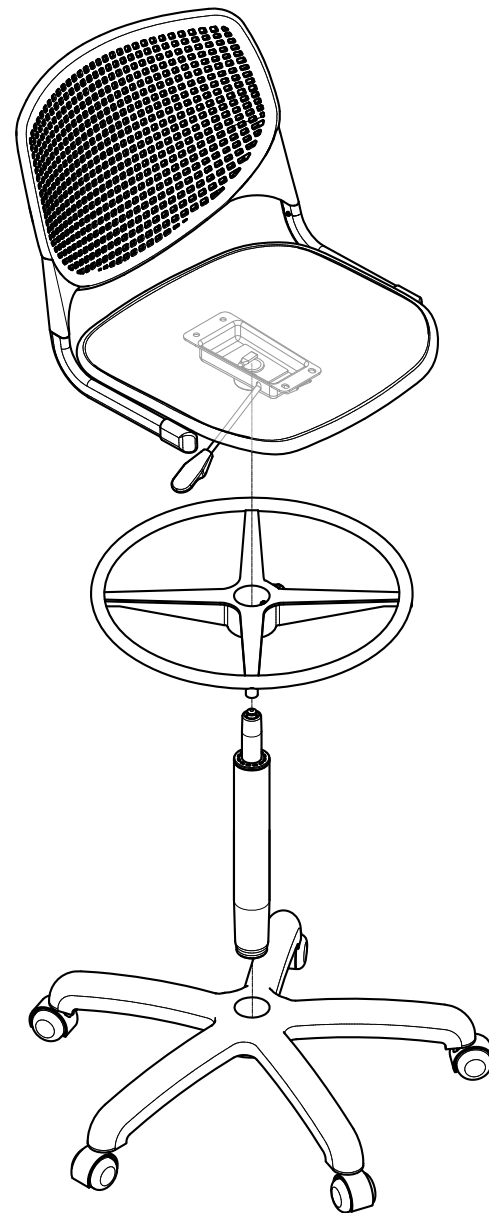

# kfi STUDIOS KOOL DS2300

kfstudios.com  
Step 1.

Hardware		
1	2	3
		
M8x20mm x4	M8 x4	M8 x4

Mounting Option: KOOL OFFICE CHAIR  
Model: DS2300

Step 2.

Mounting Option: KOOL OFFICE CHAIR  
Model: DS2300