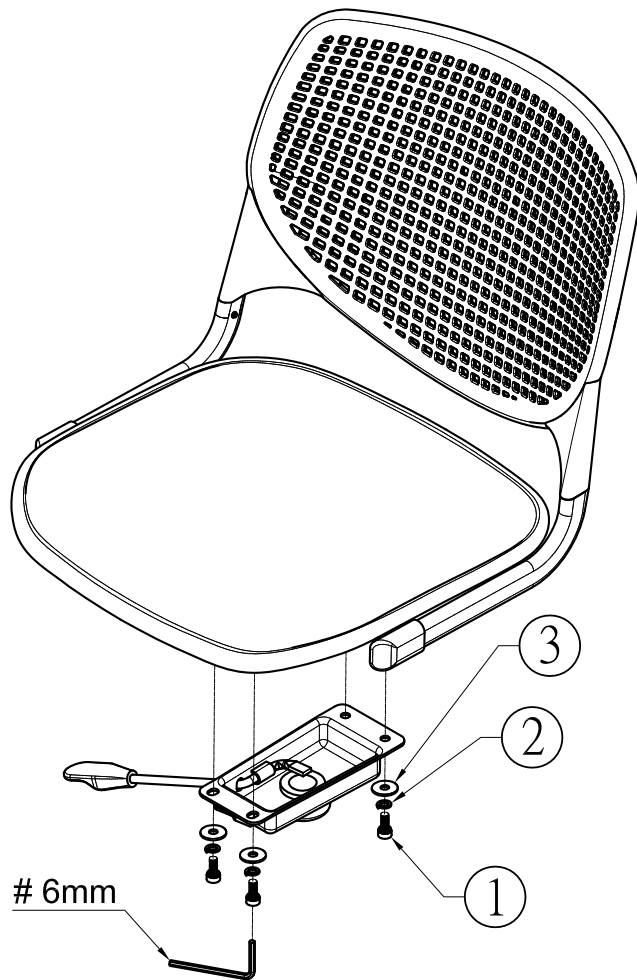

# kfi STUDIOS KOOL DS2300

kfstudios.com  
Step 1.

Hardware		
1	2	3
		
M8x20mm x4	M8 x4	M8 x4

Mounting Option: KOOL OFFICE CHAIR  
Model: DS2300

Step 2.

Mounting Option: KOOL OFFICE CHAIR  
Model: DS2300