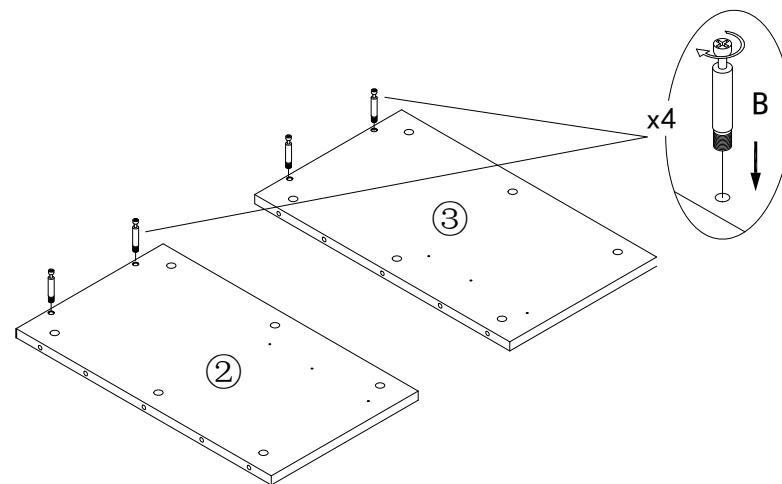

During assembly, hand tighten screws only. When the screws are in place, tighten completely.