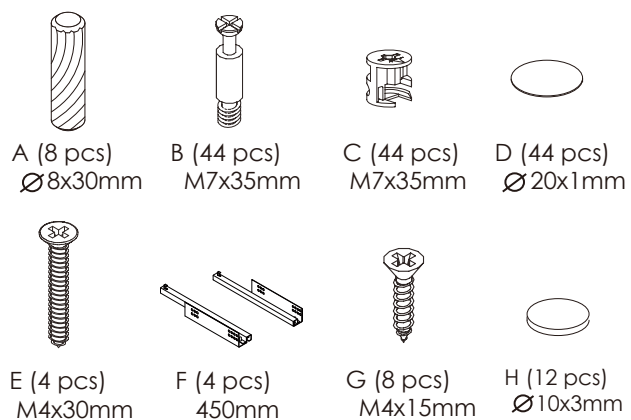

Assembly Instructions

Coffee Table

PLEASE NOTE: Check that you have received all components and hardware before assembling. If you are missing any parts, contact your retailer.

During assembly, hand tighten screws only. When the screws are in place, tighten completely.

Assembly Instructions

Coffee Table

PLEASE NOTE: Check that you have received all components and hardware before assembling. If you are missing any parts, contact your retailer.

1.

2.

- | | | | |
|---|--|--|--|
| 
A (8 pcs)
Ø8x30mm | 
B (44 pcs)
M7x35mm | 
C (44 pcs)
M7x35mm | 
D (44 pcs)
Ø20x1mm |
| 
E (4 pcs)
M4x30mm | 
F (4 pcs)
450mm | 
G (8 pcs)
M4x15mm | 
H (12 pcs)
Ø10x3mm |

- | | | | |
|---|--|--|--|
| 
A (8 pcs)
Ø8x30mm | 
B (44 pcs)
M7x35mm | 
C (44 pcs)
M7x35mm | 
D (44 pcs)
Ø20x1mm |
| 
E (4 pcs)
M4x30mm | 
F (4 pcs)
450mm | 
G (8 pcs)
M4x15mm | 
H (12 pcs)
Ø10x3mm |

11.

- | | | | |
|---|---|---|---|
|  |  |  |  |
| A (8 pcs)
Ø8x30mm | B (44 pcs)
M7x35mm | C (44 pcs)
M7x35mm | D (44 pcs)
Ø20x1mm |
|  |  |  |  |
| E (4 pcs)
M4x30mm | F (4 pcs)
450mm | G (8 pcs)
M4x15mm | H (12 pcs)
Ø10x3mm |