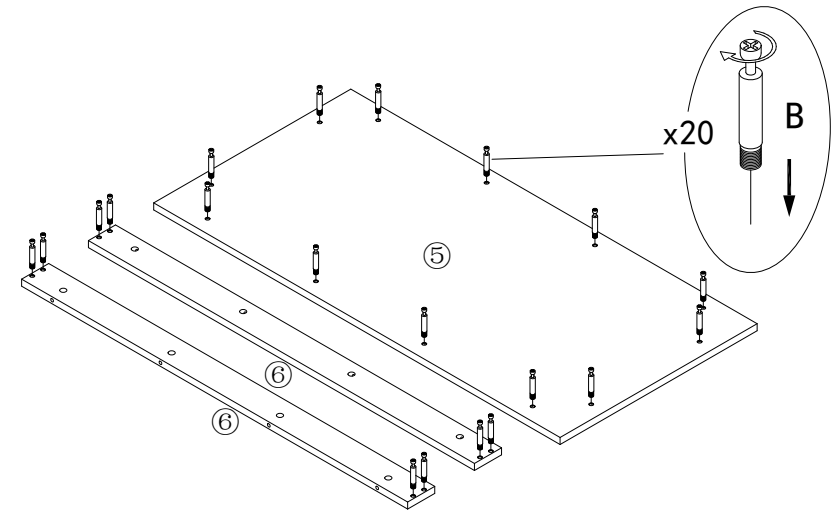

Assembly Instructions

Coffee Table

PLEASE NOTE: Check that you have received all components and hardware before assembling. If you are missing any parts, contact your retailer.

During assembly, hand tighten screws only. When the screws are in place, tighten completely.

Assembly Instructions

Coffee Table

PLEASE NOTE: Check that you have received all components and hardware before assembling. If you are missing any parts, contact your retailer.

1.

2.

- | | | | |
|---|--|--|--|
| 
A (8 pcs)
Ø8x30mm | 
B (44 pcs)
M7x35mm | 
C (44 pcs)
M7x35mm | 
D (44 pcs)
Ø20x1mm |
| 
E (4 pcs)
M4x30mm | 
F (4 pcs)
450mm | 
G (8 pcs)
M4x15mm | 
H (12 pcs)
Ø10x3mm |