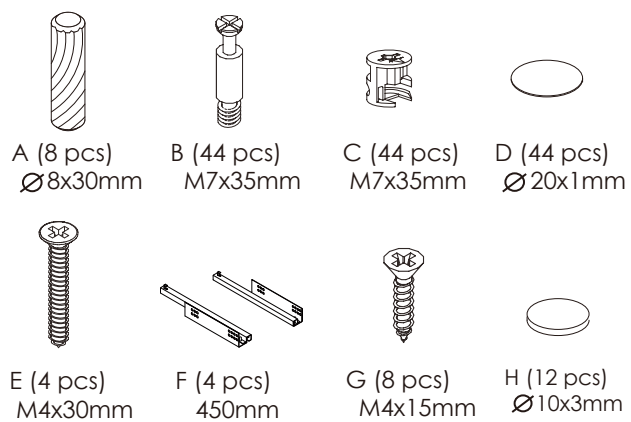

- | | | | |
|---|--|--|--|
| 
A (8 pcs)
Ø8x30mm | 
B (44 pcs)
M7x35mm | 
C (44 pcs)
M7x35mm | 
D (44 pcs)
Ø20x1mm |
| 
E (4 pcs)
M4x30mm | 
F (4 pcs)
450mm | 
G (8 pcs)
M4x15mm | 
H (12 pcs)
Ø10x3mm |

5.

6.

During assembly, hand tighten screws only. When the screws are in place, tighten completely.

Assembly Instructions

Coffee Table

PLEASE NOTE: Check that you have received all components and hardware before assembling. If you are missing any parts, contact your retailer.

9.

- | | | | |
|---|---|---|---|
|  |  |  |  |
| A (8 pcs)
Ø8x30mm | B (44 pcs)
M7x35mm | C (44 pcs)
M7x35mm | D (44 pcs)
Ø20x1mm |
|  |  |  |  |
| E (4 pcs)
M4x30mm | F (4 pcs)
450mm | G (8 pcs)
M4x15mm | H (12 pcs)
Ø10x3mm |

11.

- | | | | |
|---|---|---|---|
|  |  |  |  |
| A (8 pcs)
Ø8x30mm | B (44 pcs)
M7x35mm | C (44 pcs)
M7x35mm | D (44 pcs)
Ø20x1mm |
|  |  |  |  |
| E (4 pcs)
M4x30mm | F (4 pcs)
450mm | G (8 pcs)
M4x15mm | H (12 pcs)
Ø10x3mm |