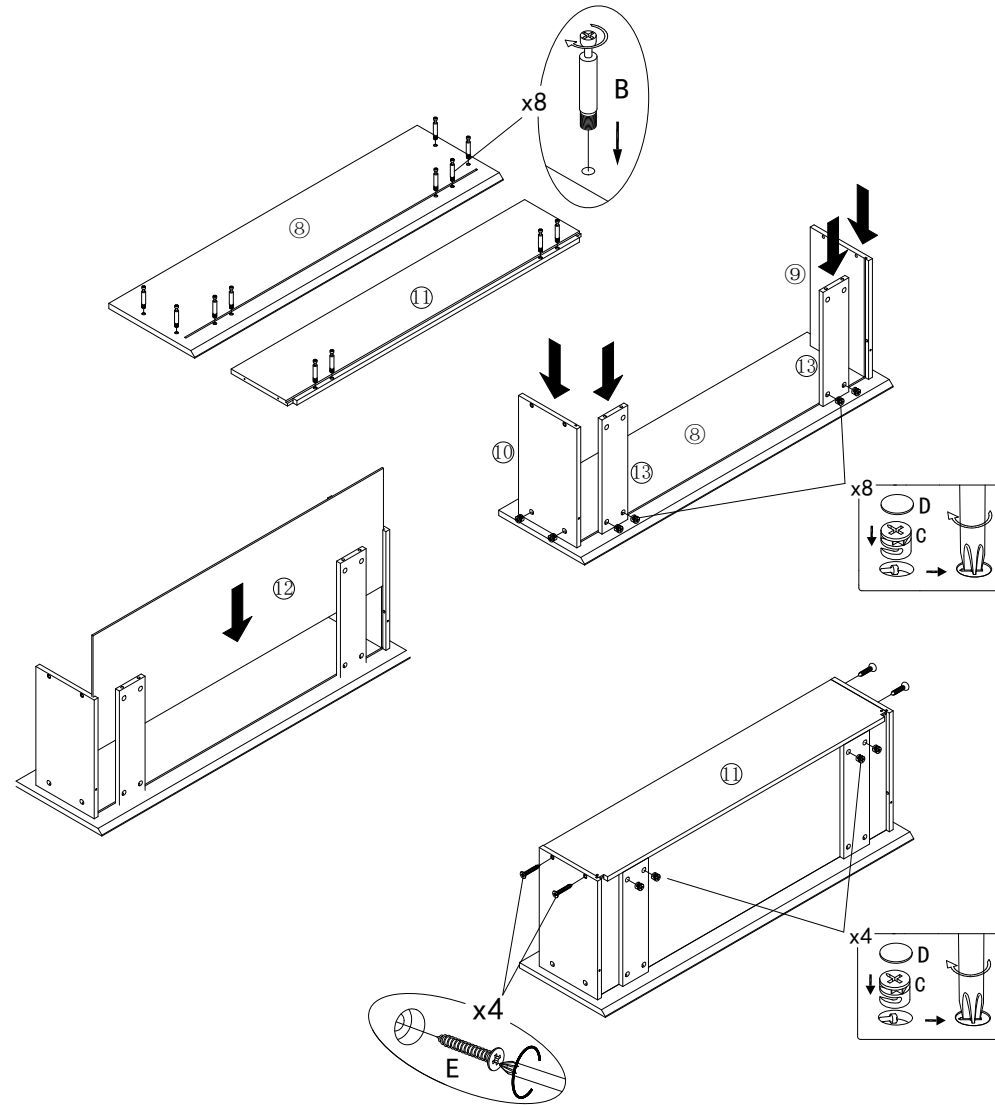

7.

8.

During assembly, hand tighten screws only. When the screws are in place, tighten completely.

Assembly Instructions

Coffee Table

PLEASE NOTE: Check that you have received all components and hardware before assembling. If you are missing any parts, contact your retailer.

9.

- | | | | |
|---|---|---|---|
|  |  |  |  |
| A (8 pcs)
Ø8x30mm | B (44 pcs)
M7x35mm | C (44 pcs)
M7x35mm | D (44 pcs)
Ø20x1mm |
|  |  |  |  |
| E (4 pcs)
M4x30mm | F (4 pcs)
450mm | G (8 pcs)
M4x15mm | H (12 pcs)
Ø10x3mm |