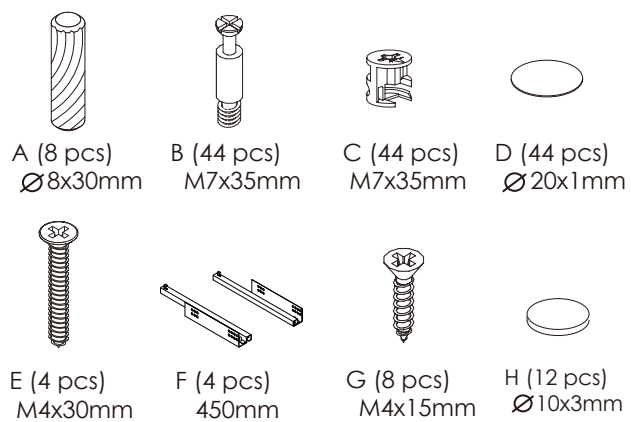

Assembly Instructions

Coffee Table

PLEASE NOTE: Check that you have received all components and hardware before assembling. If you are missing any parts, contact your retailer.

3.

4.

During assembly, hand tighten screws only. When the screws are in place, tighten completely.