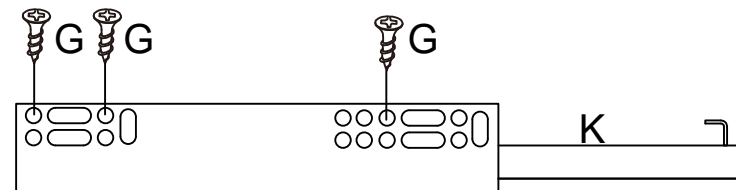

Assembly Instructions

Coffee Table

PLEASE NOTE: Check that you have received all components and hardware before assembling. If you are missing any parts, contact your retailer.

10.

During assembly, hand tighten screws only. When the screws are in place, tighten completely.