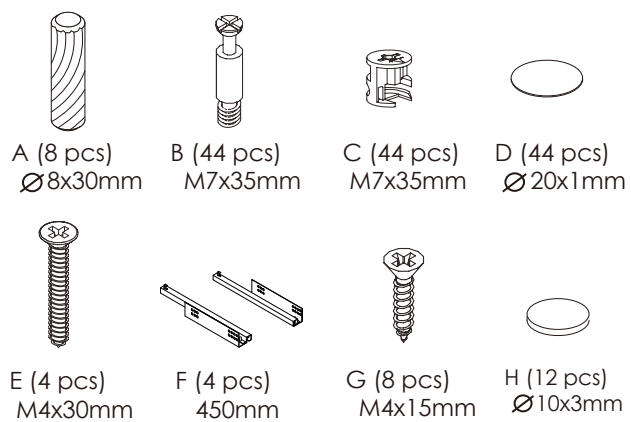

Assembly Instructions

Coffee Table

PLEASE NOTE: Check that you have received all components and hardware before assembling. If you are missing any parts, contact your retailer.

10.

During assembly, hand tighten screws only. When the screws are in place, tighten completely.