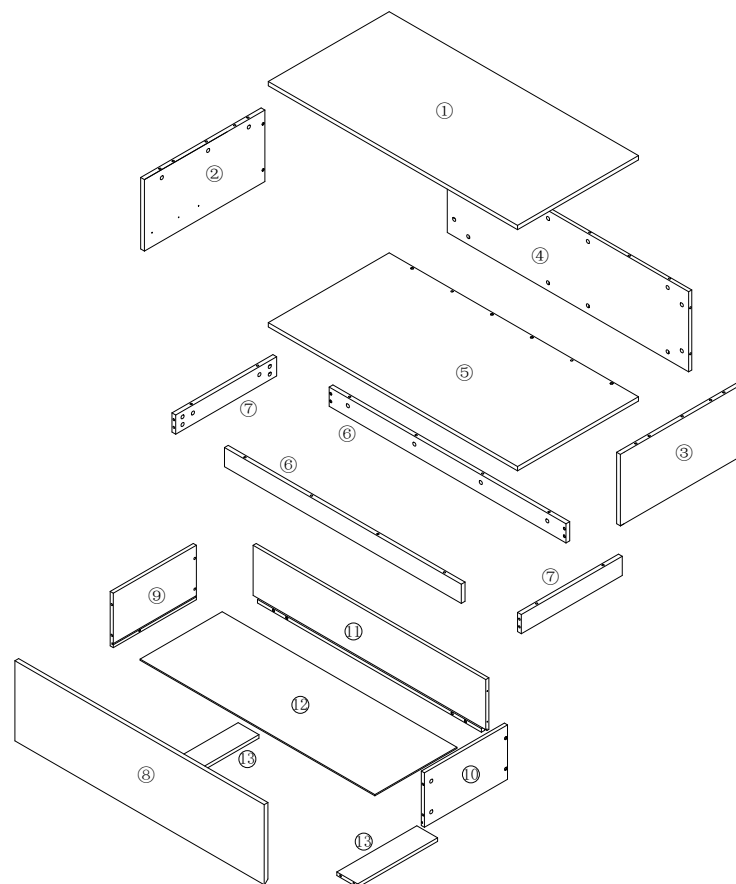

Assembly Instructions

Coffee Table

PLEASE NOTE: Check that you have received all components and hardware before assembling. If you are missing any parts, contact your retailer.

During assembly, hand tighten screws only. When the screws are in place, tighten completely.

Assembly Instructions

Coffee Table

PLEASE NOTE: Check that you have received all components and hardware before assembling. If you are missing any parts, contact your retailer.

1.

2.

- | | | | |
|---|--|--|--|
| 
A (8 pcs)
Ø8x30mm | 
B (44 pcs)
M7x35mm | 
C (44 pcs)
M7x35mm | 
D (44 pcs)
Ø20x1mm |
| 
E (4 pcs)
M4x30mm | 
F (4 pcs)
450mm | 
G (8 pcs)
M4x15mm | 
H (12 pcs)
Ø10x3mm |