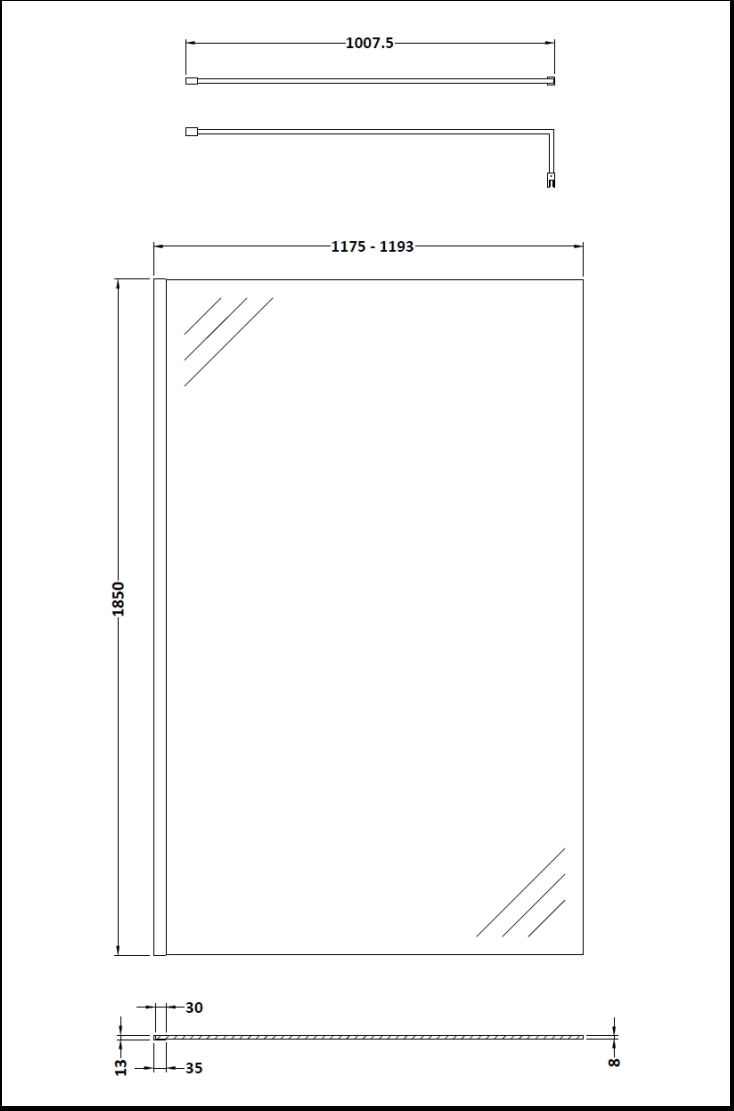

CUSTOMER DATA SHEET - ENCLOSURES

DESCRIPTION: Wetroom Screen 1200 X 1850 X 8mm

PRODUCT DIMENSIONS			
Height (mm)	Width (mm)	Depth (mm)	Nett Wgt Kg
1850	1200	14	50.5

PACKAGING DIMENSIONS			
Height (mm)	Width (mm)	Length (mm)	Gross Wgt Kg
60	1250	1920	50.5

PACKAGING DATA			
Box Colour	Brown Cardboard Box - Printed		
Box Qty	1	Label Colour	Not Applicable
Label Size	100 x 50	Label Qty	0

OUTER BOX DIMENSIONS (If Applicable)				
Height (mm)	Width (mm)	Depth (mm)	Length (mm)	Gross Wgt Kg

PRODUCT DETAILS			
Country of Origin	China	CE Approval	Yes
Fitting Instruction	Yes	Profile Finish	Polished Chrome
Profile Material	Aluminium	Entry Width (mm)	N/A
Adjustments (mm)	1175mm - 1193mm	Swing Out Dim (mm)	N/A
Swing In Dim (mm)	N/A	Glass Thickness (mm)	8
Radius (mm)	Not Applicable	Easy Clean	No
Easy Fit	No	Handle Material	Not Applicable
Handle Style	Not Applicable	Wheel Type	Not Applicable
Enclosure Design	Frameless	Extras	None
Support Bar Inc'	Support Bar Included		