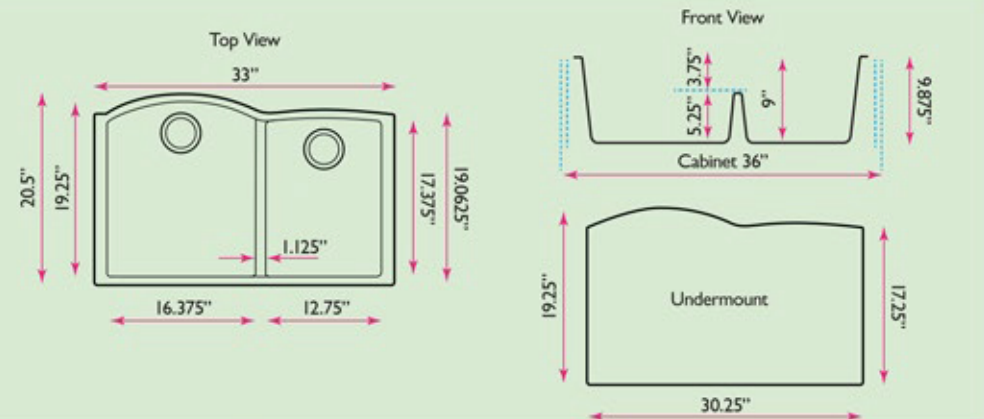

# Plymouth Collection

33 Inch Single Bowl Undermount  
Granite Composite Kitchen Sink

# Nantucket

S I N K S

www.NantucketSinksUSA.com  
info@nantucketsinksusa.com

SPECS

OVERALL DIMENSIONS	INTERIOR BOWLS	BOWL DEPTH	DRAIN DIMENSIONS	BOTTOM GRID
33" x 20.5" x 9.875"	19.25" x 16.375" Large 17.375" x 12.75" Small	9"	3.5" Standard Opening	Not Included