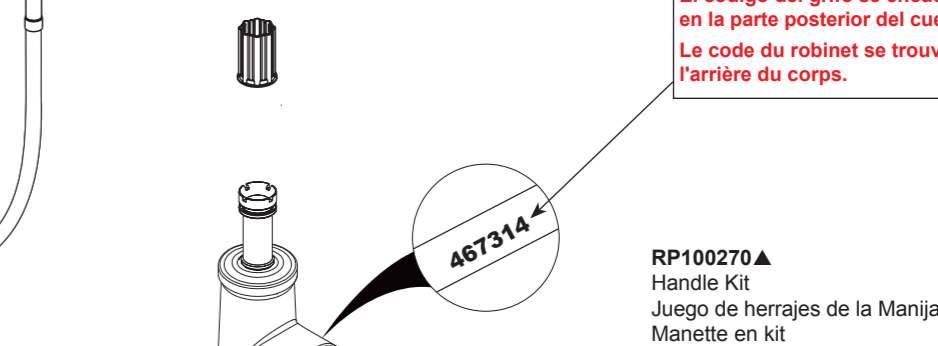

RP103940▲-1.5
Hose Assembly, Wand, Clip & O-Rings
Ensamble de Manguera
Tuyau souple

RP102111
Weight Assembly
Pesas
Poids

The hot label is found on the hose. The content is shown below:

HOT MFG P7923LF*
CALIENTE 467314 Date of manufacture
CHAUDE DO NOT REMOVE

RP100095▲
(Escutcheon optional, not included)
Escutcheon, Baseplate & Mounting Nuts
Chapa, Placa y Tuercas
Plaque de finition, Plaque et écrous

RP63208
Mounting Kit
Juego de piezas para la instalación
Kit de montage

Order these RP number if your faucet code or label will be one of the showing below.
Si su Código de grifo es uno de los siguientes, por favor pida estos números RP.
Si votre code de robinet est l'un des codes indiqués ci - dessous, commandez ces numéros RP.

▲ Specify Finish
Especifique el Acabado
Précisez le Fini

The faucet code is found on the back of the body.
El código del grifo se encuentra en la parte posterior del cuerpo.
Le code du robinet se trouve à l'arrière du corps.

RP100270▲
Handle Kit
Juego de herrajes de la Manija
Manette en kit

RP93995▲
Bonnet Nut & Cap
Bonete y Casquete
Chapeau et Embase

RP63206
Cartridge Assembly
Ensamble del Cartucho
Cartouche

HOT