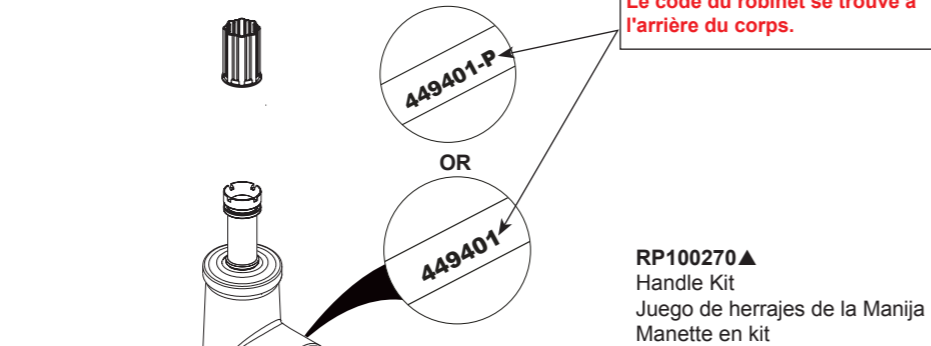

RP101783
Weight Assembly
Pesas
Poids

The caution label is found on the hose. The content is shown below:

CAUTION
DO NOT ALLOW TUBES TO TWIST DURING INSTALLATION
Use a wrench to hold from twisting
BENT TUBES VOID WARRANTY
FOR HOT WATER SIDE

RP100095▲
(Escutcheon optional, not included)
Escutcheon, Baseplate & Mounting Nuts
Chapa, Placa y Tuercas
Plaque de finition, Plaque et écrous

RP63208
Mounting Kit
Juego de piezas para la instalación
Kit de montage

Order these RP number if your faucet code or label will be one of the showing below.
Si su Código de grifo es uno de los siguientes, por favor pida estos números RP.
Si votre code de robinet est l'un des codes indiqués ci - dessous, commandez ces numéros RP.

▲ Specify Finish
Especifique el Acabado
Précisez le Fini

The faucet code is found on the back of the body.
El código del grifo se encuentra en la parte posterior del cuerpo.
Le code du robinet se trouve à l'arrière du corps.

RP100270▲
Handle Kit
Juego de herrajes de la Manija
Manette en kit

RP93995▲
Bonnet Nut & Cap
Bonete y Casquete
Chapeau et Embase

RP63206
Cartridge Assembly
Ensamble del Cartucho
Cartouche

CAUTION