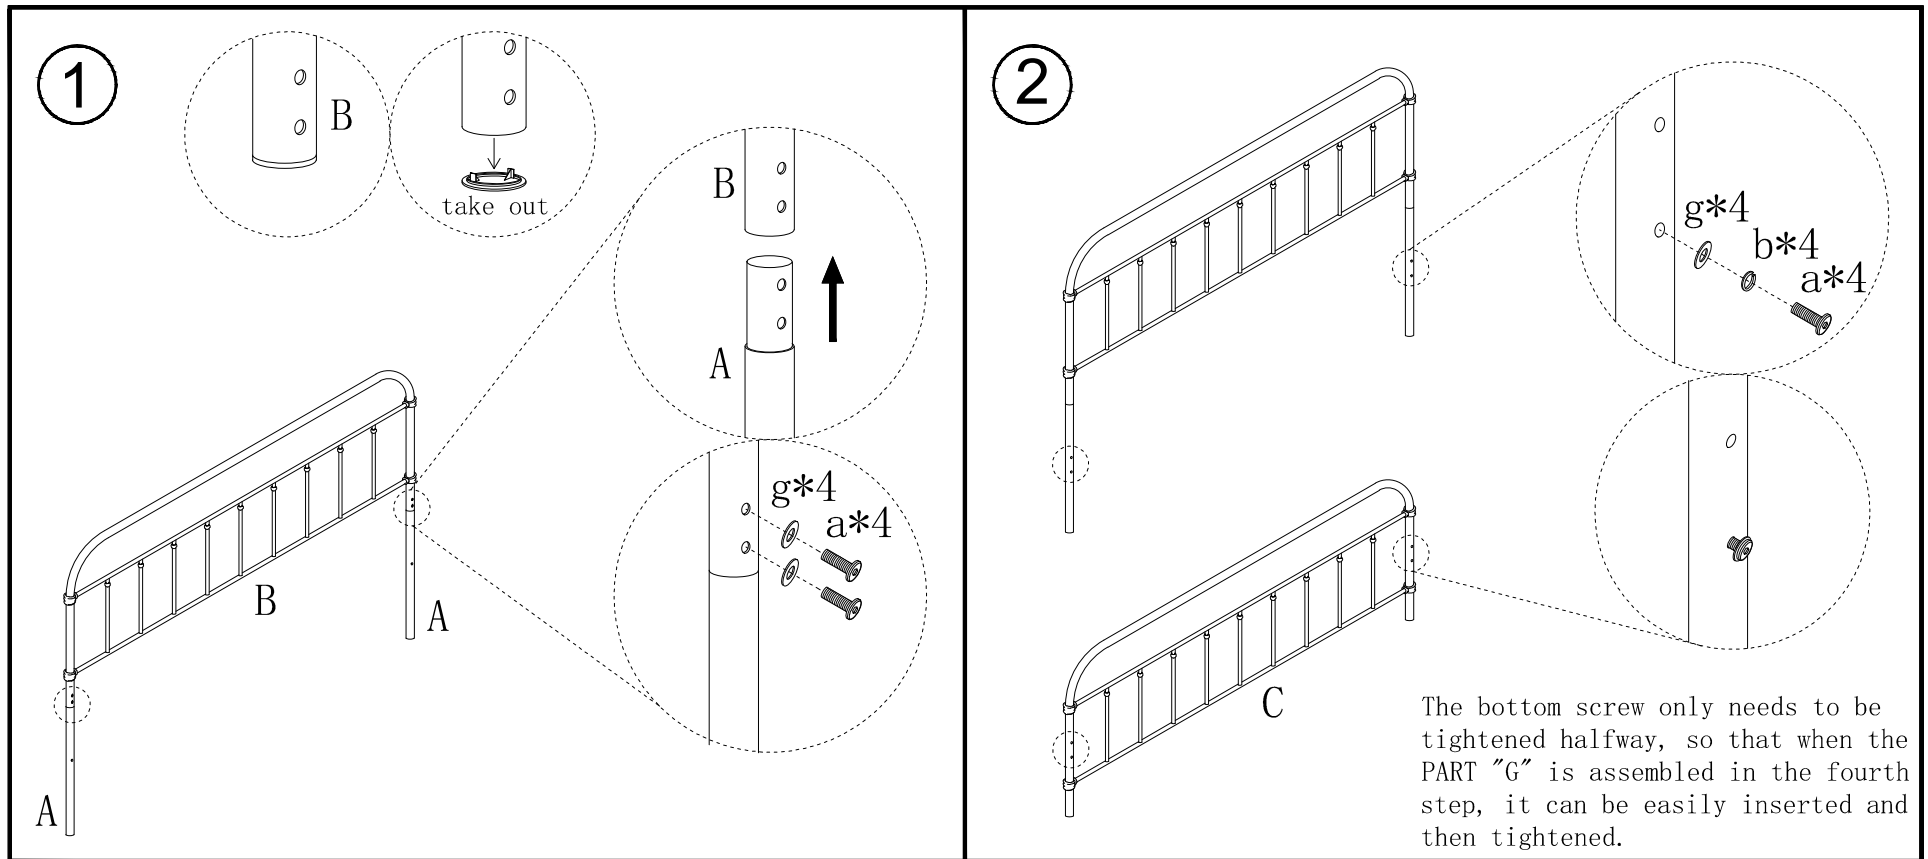

ASSEMBLY INSTRUCTION

NOTES:

- The item is only intended to be used indoors. The product must be assembled and used in accordance with the provisions of the manual.
- It is recommended that assembly is undertaken by about 2 adults. Please read assembly instructions before assembly and strictly adhere to each step outlined. Estimated assembly time is 30 minutes.

WARNING:

- **WARNING FOR YOUNG CHILDREN** - This product contains small components, please ensure that they are kept away from small children while assembling.

1 PARTS LIST

 <p>2pcs</p>	 <p>1pc</p>	 <p>1pc</p>	 <p>1pc</p>	 <p>2pcs</p>	 <p>8pcs</p>				
 <p>2pcs</p>	 <p>1pc</p>	 <p>2pcs</p>	 <p>M6*15 8pcs</p>	 <p>13pcs</p>	 <p>M6*40 8pcs</p>	 <p>M6*60 9pcs</p>	 <p>M4 1pc</p>	 <p>4pcs</p>	 <p>21pcs</p>

2

NOTE: PLEASE DO NOT TIGHTEN THE BOLTS UNTIL ALL FIXED

3

3

4

Before assembling the mattress tube, please check whether the plastic clip is fastened on the bed beam, as shown in the picture, please fasten it by hand.