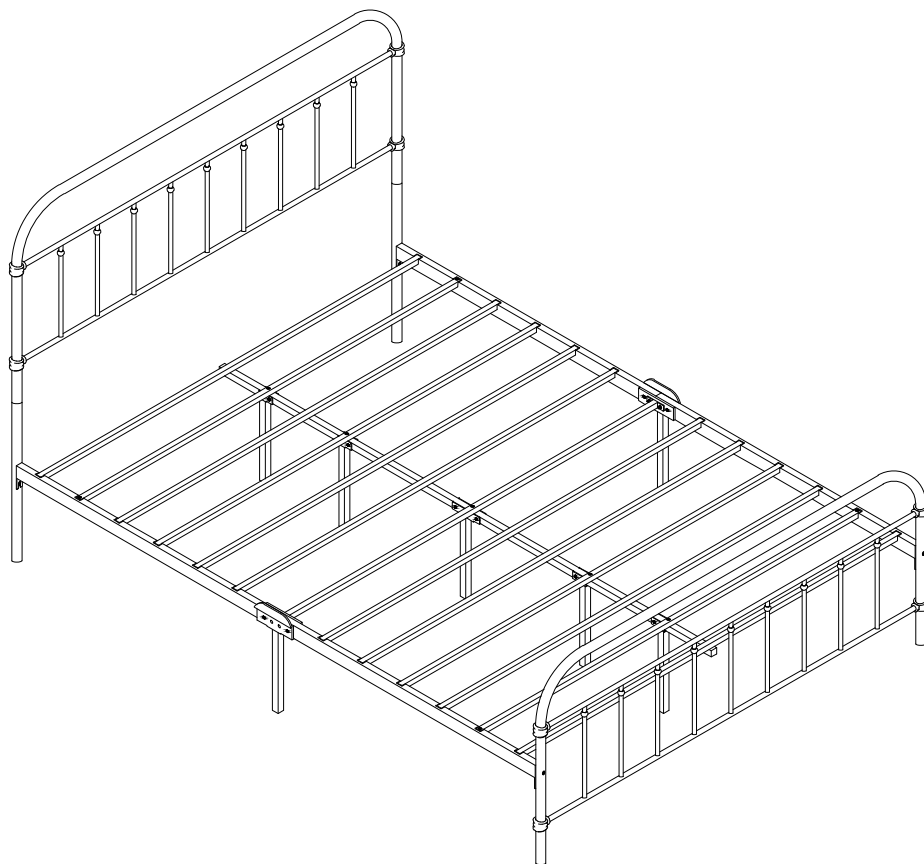

ASSEMBLY INSTRUCTION

NOTES:

- The item is only intended to be used indoors. The product must be assembled and used in accordance with the provisions of the manual.
- It is recommended that assembly is undertaken by about 2 adults. Please read assembly instructions before assembly and strictly adhere to each step outlined. Estimated assembly time is 30 minutes.

WARNING:

- **WARNING FOR YOUNG CHILDREN** - This product contains small components, please ensure that they are kept away from small children while assembling.

1 PARTS LIST

 <p>2pcs</p>	 <p>1pc</p>	 <p>1pc</p>	 <p>1pc</p>	 <p>2pcs</p>	 <p>8pcs</p>				
 <p>2pcs</p>	 <p>1pc</p>	 <p>2pcs</p>	 <p>M6*15 8pcs</p>	 <p>13pcs</p>	 <p>M6*40 8pcs</p>	 <p>M6*60 9pcs</p>	 <p>M4 1pc</p>	 <p>4pcs</p>	 <p>21pcs</p>

2

NOTE: PLEASE DO NOT TIGHTEN THE BOLTS UNTIL ALL FIXED

3

3

4

Before assembling the mattress tube, please check whether the plastic clip is fastened on the bed beam, as shown in the picture, please fasten it by hand.