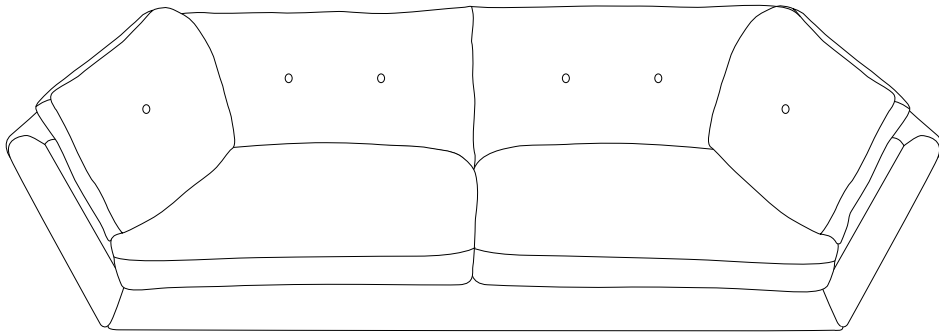

A x 1	B x 4	C x 1	D M7 x 30 x 16

A

C

B x 4