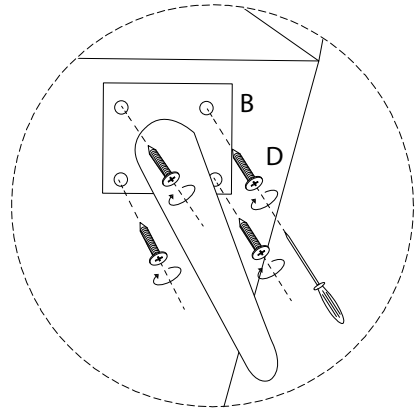

Assembly instructions for the sofa, including tool requirements, time, and personnel.

Tools: A circular icon shows a screwdriver. A power drill icon is crossed out with a diagonal line, indicating it is not required. A warning triangle with an exclamation mark is positioned to the right of the tool icons.

Time: A clock icon is shown above the text "15'", indicating the estimated assembly time is 15 minutes.

Personnel: A stick figure icon is shown above the number "1", indicating that one person is required for assembly.

<p>A</p>  <p>x 1</p>	<p>B</p>  <p>x 4</p>	<p>C</p>  <p>x 1</p>	<p>D</p>  <p>M7 x 30</p> <p>x 16</p>
---	---	---	--

A

C

B x 4

1

A  x 1	B  x 4	D  M7 x 30 x 16
--	--	--

2

C  x 1
--