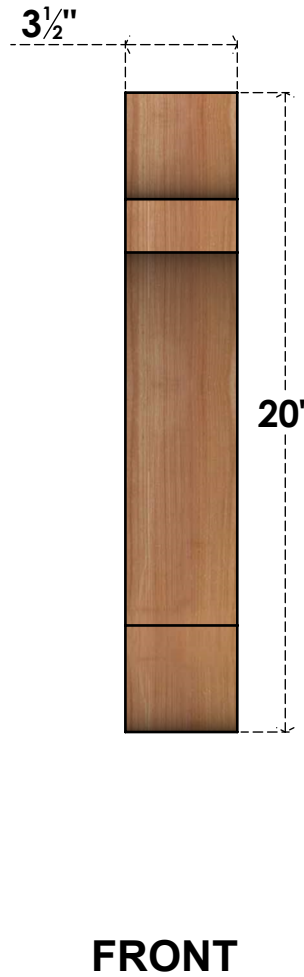

BRC04X12X20OLY00SWR

3 1/2"W X 12"D X 20"H OLYMPIC SMOOTH BRACE, WESTERN RED CEDAR

EKENA MILLWORK
 2300 WEST MAIN ST.
 CLARKSVILLE, TX 75426
 TOLL FREE: 866-607-0453
 WWW.EKENAMILLWORK.COM

NOTES

1. INSTALLATION TO BE COMPLETED IN ACCORDANCE WITH MANUFACTURER'S SPECIFICATIONS.
2. DRAWING MAY NOT BE TO SCALE
3. THIS DRAWING IS INTENDED FOR DESIGN AND PLANNING PURPOSES ONLY.
4. ALL INFORMATION CONTAINED HEREIN WAS CURRENT AT THE TIME OF DEVELOPMENT BUT MUST BE REVIEWED AND APPROVED BY THE PRODUCT MANUFACTURER TO BE CONSIDERED ACCURATE.
5. PRODUCTS ARE NOT KILN DRIED. THIS ITEM IS UNIQUE AND WILL CONTAIN THE NATURAL VARIATIONS THAT THE WOOD SPECIES OFFERS. THIS MAY RESULT IN VARIATIONS UP TO 1/4"