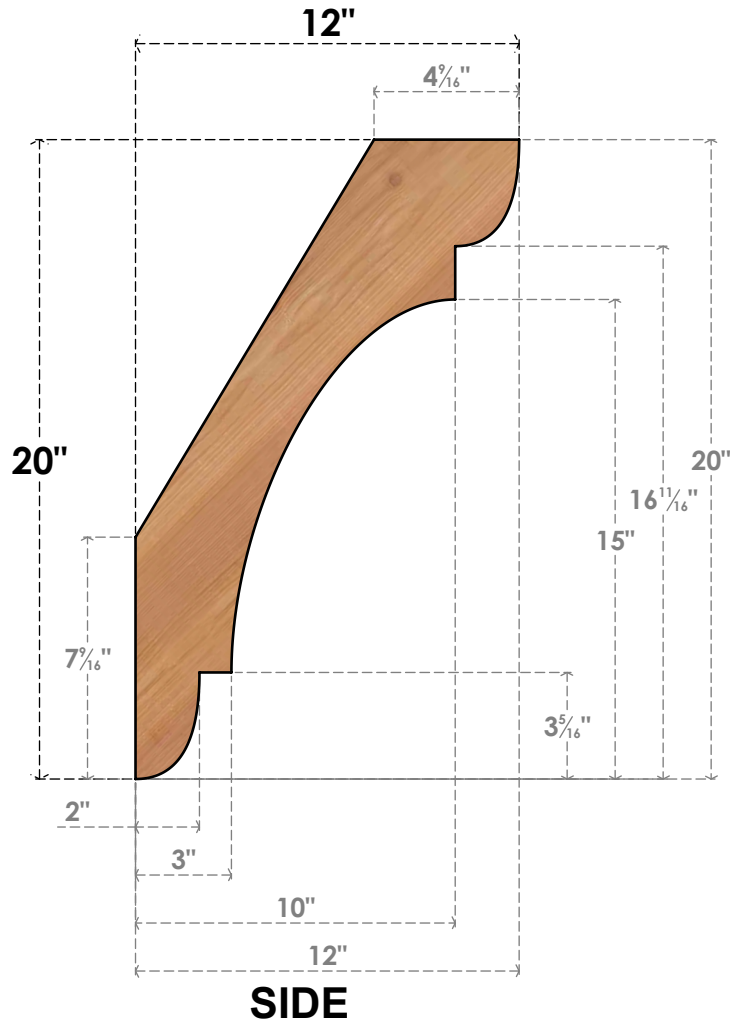

BRC04X12X20OLY00SWR

3 1/2"W X 12"D X 20"H OLYMPIC SMOOTH BRACE, WESTERN RED CEDAR

EKENA MILLWORK
 2300 WEST MAIN ST.
 CLARKSVILLE, TX 75426
 TOLL FREE: 866-607-0453
 WWW.EKENAMILLWORK.COM

NOTES

1. INSTALLATION TO BE COMPLETED IN ACCORDANCE WITH MANUFACTURER'S SPECIFICATIONS.
2. DRAWING MAY NOT BE TO SCALE
3. THIS DRAWING IS INTENDED FOR DESIGN AND PLANNING PURPOSES ONLY.
4. ALL INFORMATION CONTAINED HEREIN WAS CURRENT AT THE TIME OF DEVELOPMENT BUT MUST BE REVIEWED AND APPROVED BY THE PRODUCT MANUFACTURER TO BE CONSIDERED ACCURATE.
5. PRODUCTS ARE NOT KILN DRIED. THIS ITEM IS UNIQUE AND WILL CONTAIN THE NATURAL VARIATIONS THAT THE WOOD SPECIES OFFERS. THIS MAY RESULT IN VARIATIONS UP TO 1/4"