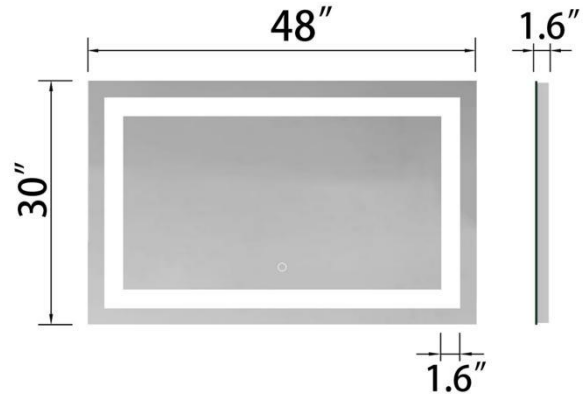

Bathroom / Vanity Mirror Introduction

Net Weight: 29.25 lbs

48" L x 30" W Wall Mounted Dimmable Makeup LED Bathroom Vanity Mirror with Lights Backlit and Anti-Fog			
Mount Type	Wall Mounted; Mounts to Dresser	Mirror Type	Bathroom / Vanity; Makeup / Shaving; Overmantel;Dresser
Shape	Rectangle	Orientation	Horizontal
Storage Included	No	Power Source	Hardwired / Plug-in
Lighting Included	Yes	Bulb Type	LED
Shaver Socket	Shaver Socket	Glass Distortion & Magnification	No
Magnifying	No	Supplier Intended and Approved Use	Residential Use; Non Residential Use
Mirror Finishes	Fog Free	Size	48" L x 30" W
Thickness	1.6"	Weight	29.25lbs