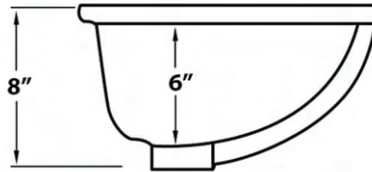

DIMENSIONS

SCAN TO REGISTER YOUR WARRANTY

or visit
www.ruvati.com/register

RUVATI USA
www.ruvati.com

Phone: 1.855.478.8284
Email: support@ruvati.com