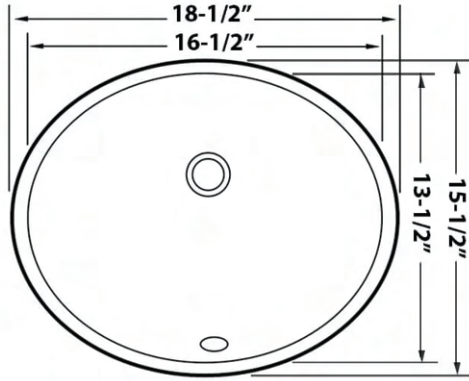

DIMENSIONS

SCAN TO REGISTER YOUR WARRANTY

or visit
www.ruvati.com/register

RUVATI USA
www.ruvati.com

Phone: 1.855.478.8284
Email: support@ruvati.com