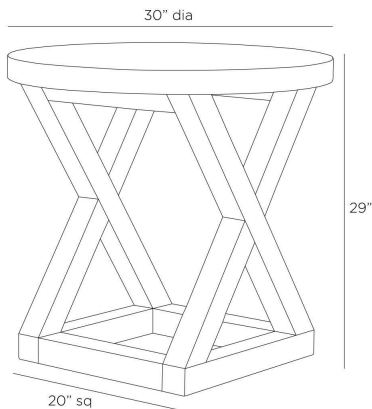

## GREER END TABLE

FEST2  
H: 29 IN, Dia: 30.00 IN  
Blonde Burl

Overscaled for spacious living, this stylish end table updates the classic English Campaign style for today. Crafted of traditional blonde burl olive ash veneer, its exaggerated proportions make it a smart choice for a corner vignette. A bronze-plated brass inlay punctuates the top. Finish will vary.

### DIMENSIONS

|                    |                    |
|--------------------|--------------------|
| Foot Print         | W: 20 IN, D: 20 IN |
| Diagonal Dimension | 42 IN              |
| Clearance          | 26.5 IN            |