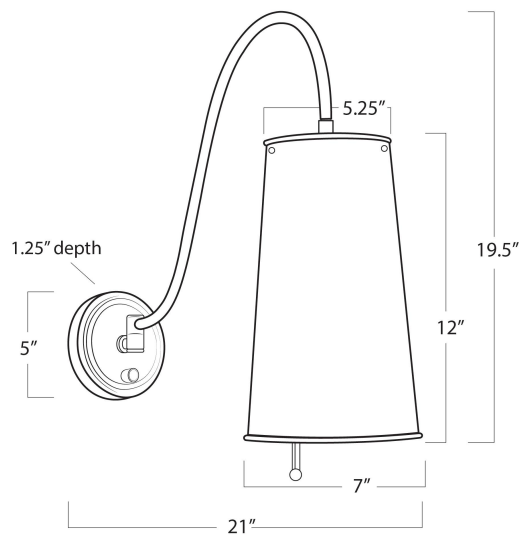

REGINA ANDREW

DETROIT

SPECIFICATION SHEET

Hattie Sconce
15-1194WT

HEIGHT	19.5
WIDTH	7
DEPTH	21
SHADE DIMS	5.25 x 7 x 12
SHADE COLOR	N/A
BULB QTY	1
BULB TYPE	A Type Medium Base (E26)
SOCKET	E26 Keyless Dimmer Switch
WATTAGE	60 Watt Max
WIRING TYPE	Hard Wire
BACKPLATE	5 dia x 1.25
JUNCTION BOX	14.5 in from top, 5 in from bottom, 3.5 from side
MATERIAL	Steel
FINISH	White
NOTES	N/A
FREIGHT ONLY	No