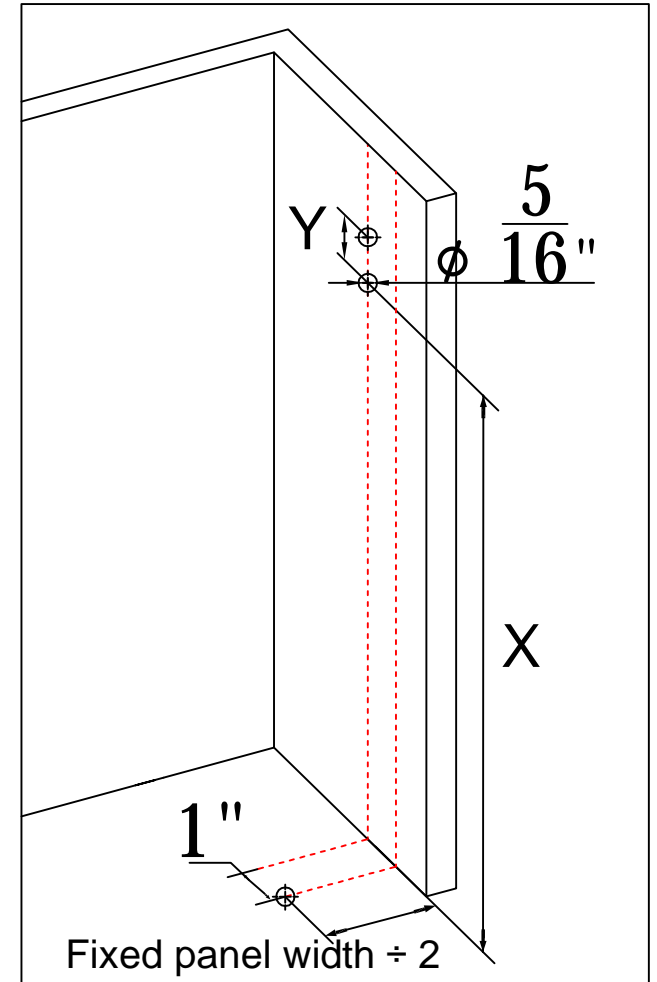

SS13 Punch map

Right-Opening

Left-Opening

Product Height	X	Y
76"	72-1/4 "	7/8 "
79"	75-1/4 "	7/8 "

Note: Same wall bracket punching data for both walls