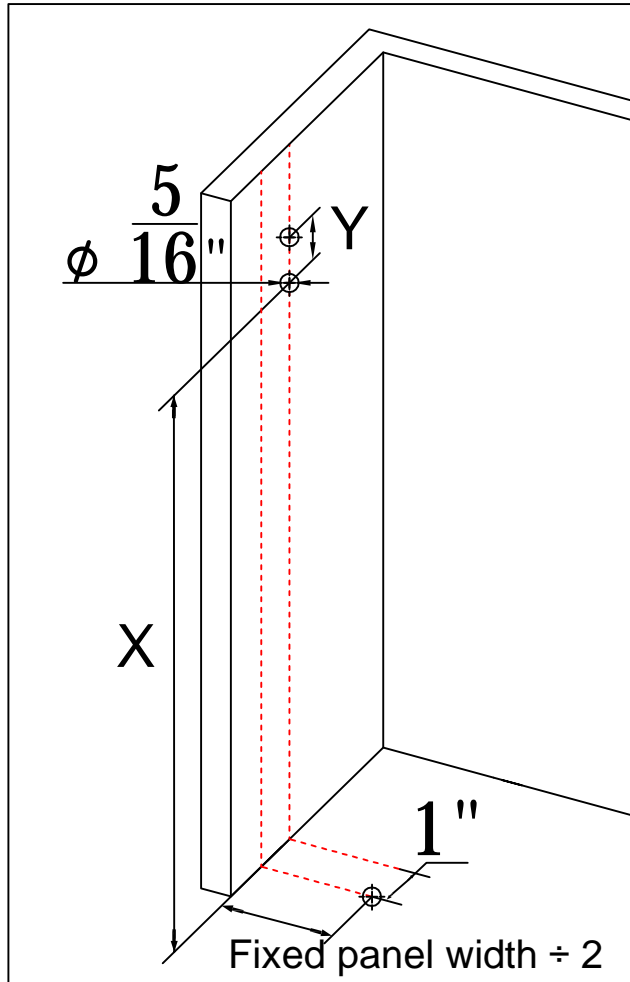

SS13 Punch map

Right-Opening

Left-Opening

Product Height	X	Y
76"	72-1/4 "	7/8 "
79"	75-1/4 "	7/8 "

Note: Same wall bracket punching data for both walls