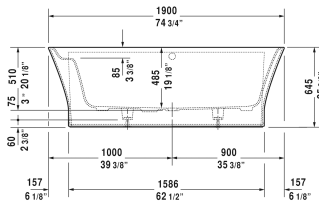

Cape Cod Bathtub # 70036400000090

| < 74 3/4" Inch > |

Bathtub	Dimension	Weight	Order number
back-to-wall, with seamless panel and support frame, with one backrest slope, cUPC listed, DuraSolid A			
Colors			
00 White			
Variant			
Base tub	74 3/4" x 35 3/8" Inch	249.1 lb	70036400000090
Accessory for bathtub			
Tile flange			790112
Suitable products			
Drop-in drain (PVC), für alle Vorwand, Eckversionen und freistehenden Badewannen,			791281
Drop-in drain (ABS), für alle Vorwand, Eckversionen und freistehenden Badewannen,			791282

All drawings contain the necessary measurements which are subject to standard tolerances. They are stated in inch & mm and are non-binding. Exact measurements, in particular for customized installation scenarios, can only be taken from the finished ceramic piece.