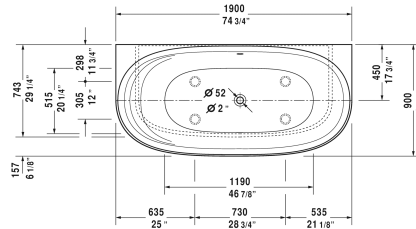

Cape Cod Bathtub # 70036400000090

| < 74 3/4" Inch > |

Bathtub	Dimension	Weight	Order number
back-to-wall, with seamless panel and support frame, with one backrest slope, cUPC listed, DuraSolid A			
Colors			
00 White			
Variant			
Base tub	74 3/4" x 35 3/8" Inch	249.1 lb	70036400000090
Accessory for bathtub			
Tile flange			790112
Suitable products			
Drop-in drain (PVC), für alle Vorwand, Eckversionen und freistehenden Badewannen,			791281
Drop-in drain (ABS), für alle Vorwand, Eckversionen und freistehenden Badewannen,			791282

All drawings contain the necessary measurements which are subject to standard tolerances. They are stated in inch & mm and are non-binding. Exact measurements, in particular for customized installation scenarios, can only be taken from the finished ceramic piece.