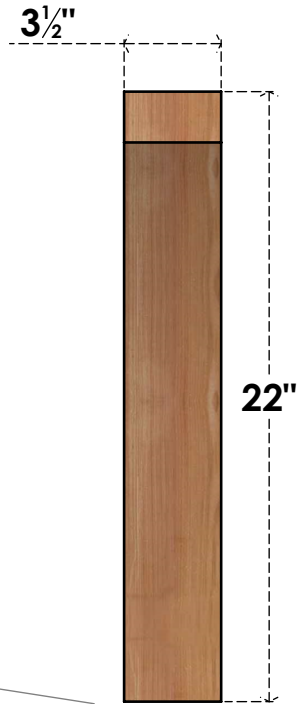

BRC04X10X22THR00SWR

3 1/2"W X 10"D X 22"H THORTON SMOOTH BRACE, WESTERN RED CEDAR

SIDE

FRONT

EKENA MILLWORK
 2300 WEST MAIN ST.
 CLARKSVILLE, TX 75426
 TOLL FREE: 866-607-0453
 WWW.EKENAMILLWORK.COM

NOTES

1. INSTALLATION TO BE COMPLETED IN ACCORDANCE WITH MANUFACTURER'S SPECIFICATIONS.
2. DRAWING MAY NOT BE TO SCALE
3. THIS DRAWING IS INTENDED FOR DESIGN AND PLANNING PURPOSES ONLY.
4. ALL INFORMATION CONTAINED HEREIN WAS CURRENT AT THE TIME OF DEVELOPMENT BUT MUST BE REVIEWED AND APPROVED BY THE PRODUCT MANUFACTURER TO BE CONSIDERED ACCURATE.
5. PRODUCTS ARE NOT KILN DRIED. THIS ITEM IS UNIQUE AND WILL CONTAIN THE NATURAL VARIATIONS THAT THE WOOD SPECIES OFFERS. THIS MAY RESULT IN VARIATIONS UP TO 1/4"