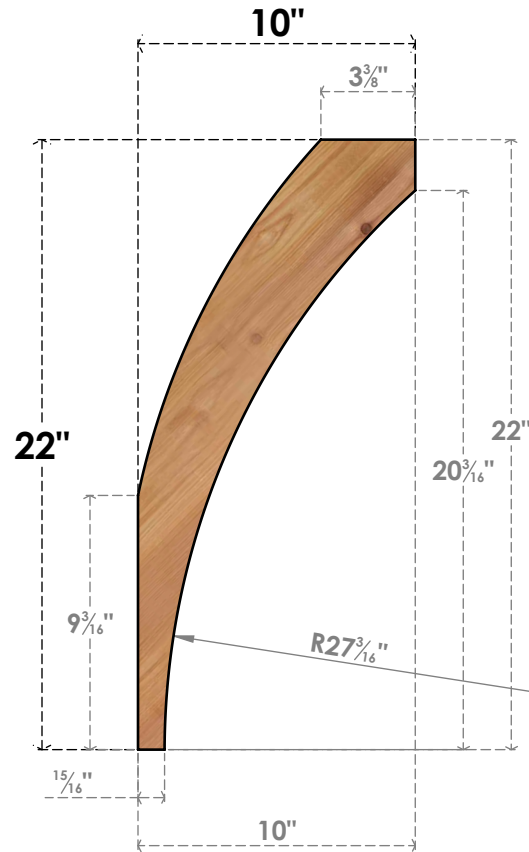

BRC04X10X22THR00SWR

3 1/2"W X 10"D X 22"H THORTON SMOOTH BRACE, WESTERN RED CEDAR

SIDE

FRONT

EKENA MILLWORK
 2300 WEST MAIN ST.
 CLARKSVILLE, TX 75426
 TOLL FREE: 866-607-0453
 WWW.EKENAMILLWORK.COM

NOTES

1. INSTALLATION TO BE COMPLETED IN ACCORDANCE WITH MANUFACTURER'S SPECIFICATIONS.
2. DRAWING MAY NOT BE TO SCALE
3. THIS DRAWING IS INTENDED FOR DESIGN AND PLANNING PURPOSES ONLY.
4. ALL INFORMATION CONTAINED HEREIN WAS CURRENT AT THE TIME OF DEVELOPMENT BUT MUST BE REVIEWED AND APPROVED BY THE PRODUCT MANUFACTURER TO BE CONSIDERED ACCURATE.
5. PRODUCTS ARE NOT KILN DRIED. THIS ITEM IS UNIQUE AND WILL CONTAIN THE NATURAL VARIATIONS THAT THE WOOD SPECIES OFFERS. THIS MAY RESULT IN VARIATIONS UP TO 1/4"