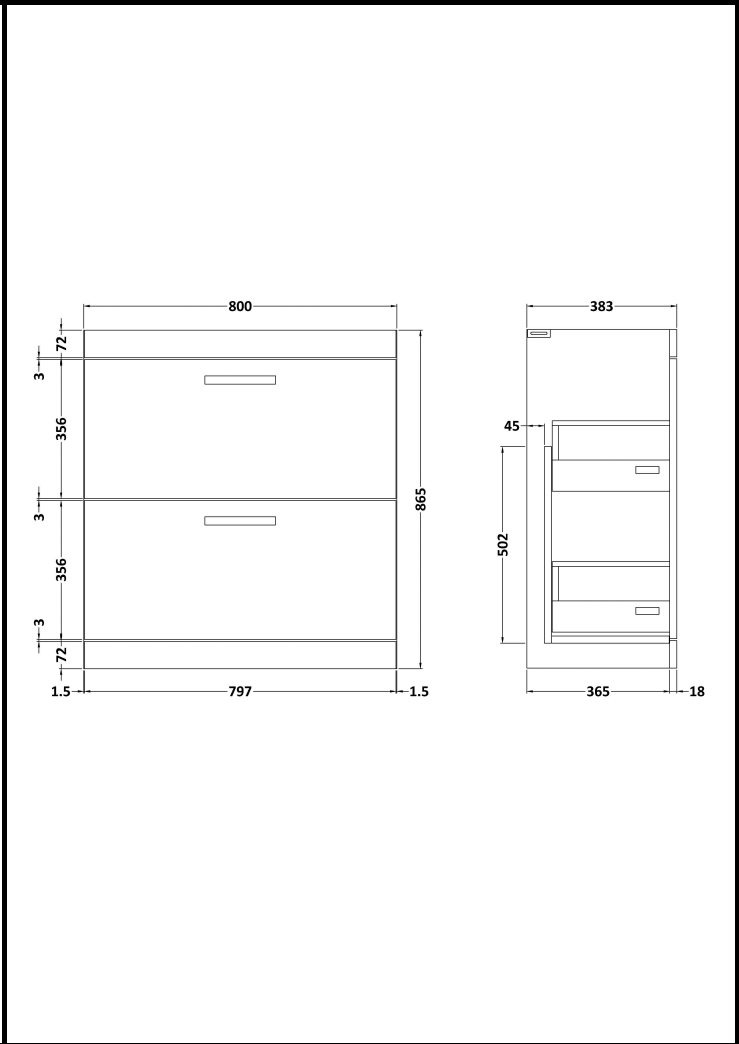

CUSTOMER DATA SHEET

DESCRIPTION: 800 Fs 2-Drawer Vanity With Basin A

CUSTOMER DATA SHEET - FURNITURE

DESCRIPTION: 800 Floor Standing 2-Drawer Basin Unit

PRODUCT DIMENSIONS			
Height (mm)	Width (mm)	Depth (mm)	Nett Wgt Kg
865	800	383	38

PACKAGING DIMENSIONS			
Height (mm)	Width (mm)	Depth (mm)	Gross Wgt Kg
885	820	405	38

PACKAGING DATA			
Box Colour	Brown Cardboard Box		
Box Qty	1	Label Colour	White Label
Label Size	100 x 50	Label Qty	2

OUTER BOX DIMENSIONS (If Applicable)			
Height (mm)	Width (mm)	Depth (mm)	Gross Wgt Kg

PRODUCT DETAILS				
Country of Origin	United Kingdom			
Fitting Instruction	No			
Constr' Method	Cam & Wood Dowel			
Cabinet Finish	MFC Textured Woodgrain			
Cab Thickness (mm)	18			
Drawer Included	Yes			
No of Shelves	0			
Hinge Inc'	Not Applicable			
Fixings Inc'	Yes			
Handle Inc'	Yes, Supplied			
Handle Type	Strap			
Certification	FSC	Yes	CE	N/A
Colour	Grey Avola			
Constr' Type	Rigid			
Fascia Finish	MFC Textured Woodgrain			
Fas Thickness (mm)	18			
Drawer Type	80mm High Metal S/C Inc Galler			
Hinge Type	Not Applicable			
Adjustable Legs	No, Not Required			
Handle Style	Contemporary			
Waste Shroud	Yes			

CUSTOMER DATA SHEET - CERAMICS

DESCRIPTION: 800 Mid Edged Basin 1 Th

PRODUCT DIMENSIONS

Height (mm)	Width (mm)	Depth (mm)	Nett Wgt Kg
180	810	390	15

PACKAGING DIMENSIONS

Height (mm)	Width (mm)	Depth (mm)	Gross Wgt Kg
210	410	830	15