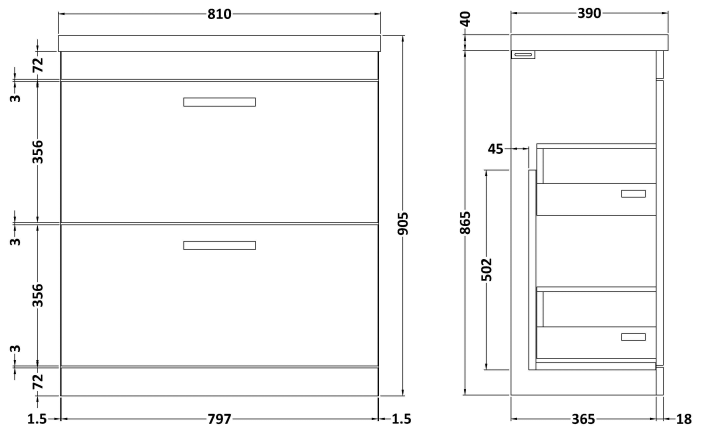

CUSTOMER DATA SHEET

DESCRIPTION: 800 Fs 2-Drawer Vanity With Basin A

CUSTOMER DATA SHEET - FURNITURE

DESCRIPTION: 800 Floor Standing 2-Drawer Basin Unit

PRODUCT DIMENSIONS			
Height (mm)	Width (mm)	Depth (mm)	Nett Wgt Kg
865	800	383	38

PACKAGING DIMENSIONS			
Height (mm)	Width (mm)	Depth (mm)	Gross Wgt Kg
885	820	405	38

PACKAGING DATA			
Box Colour	Brown Cardboard Box		
Box Qty	1	Label Colour	White Label
Label Size	100 x 50	Label Qty	2

CUSTOMER DATA SHEET - CERAMICS

DESCRIPTION: 800 Mid Edged Basin 1 Th

PRODUCT DIMENSIONS

Height (mm)	Width (mm)	Depth (mm)	Nett Wgt Kg
180	810	390	15

PACKAGING DIMENSIONS

Height (mm)	Width (mm)	Depth (mm)	Gross Wgt Kg
210	410	830	15

PACKAGING DATA

Box Colour	Brown Cardboard Box		
Box Qty	1	Label Colour	White Label
Label Size	100 x 50	Label Qty	2

OUTER BOX DIMENSIONS (If Applicable)

Height (mm)	Width (mm)	Depth (mm)	Gross Wgt Kg

PRODUCT DETAILS