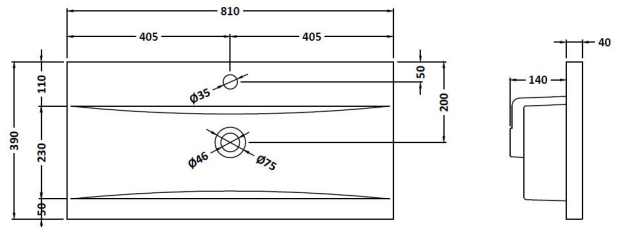

CUSTOMER DATA SHEET

DESCRIPTION: 800 Fs 2-Drawer Vanity With Basin A

CUSTOMER DATA SHEET - FURNITURE

DESCRIPTION: 800 Floor Standing 2-Drawer Basin Unit

PRODUCT DIMENSIONS			
Height (mm)	Width (mm)	Depth (mm)	Nett Wgt Kg
865	800	383	38

PACKAGING DIMENSIONS			
Height (mm)	Width (mm)	Depth (mm)	Gross Wgt Kg
885	820	405	38

PACKAGING DATA			
Box Colour	Brown Cardboard Box		
Box Qty	1	Label Colour	White Label
Label Size	100 x 50	Label Qty	2

OUTER BOX DIMENSIONS (If Applicable)			
Height (mm)	Width (mm)	Depth (mm)	Gross Wgt Kg

PRODUCT DETAILS				
Country of Origin	United Kingdom			
Fitting Instruction	No			
Constr' Method	Cam & Wood Dowel			
Cabinet Finish	MFC Textured Woodgrain			
Cab Thickness (mm)	18			
Drawer Included	Yes			
No of Shelves	0			
Hinge Inc'	Not Applicable			
Fixings Inc'	Yes			
Handle Inc'	Yes, Supplied			
Handle Type	Strap			
Certification	FSC	Yes	CE	N/A
Colour	Grey Avola			
Constr' Type	Rigid			
Fascia Finish	MFC Textured Woodgrain			
Fas Thickness (mm)	18			
Drawer Type	80mm High Metal S/C Inc Galler			
Hinge Type	Not Applicable			
Adjustable Legs	No, Not Required			
Handle Style	Contemporary			
Waste Shroud	Yes			

CUSTOMER DATA SHEET - CERAMICS

DESCRIPTION: 800 Mid Edged Basin 1 Th

PRODUCT DIMENSIONS

Height (mm)	Width (mm)	Depth (mm)	Nett Wgt Kg
180	810	390	15

PACKAGING DIMENSIONS

Height (mm)	Width (mm)	Depth (mm)	Gross Wgt Kg
210	410	830	15