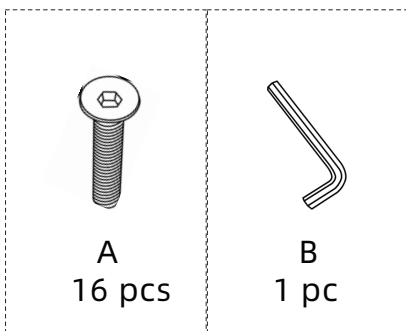

Coffee Table

Assembly Instructions

We recommend using hand tools for assembly.

If an electric screwdriver is used, reduce power and torque to avoid damage to the product.

Parts List

Hardware List

1

A
8 pcs

B
1 pc

2

A
8 pcs

B
1 pc