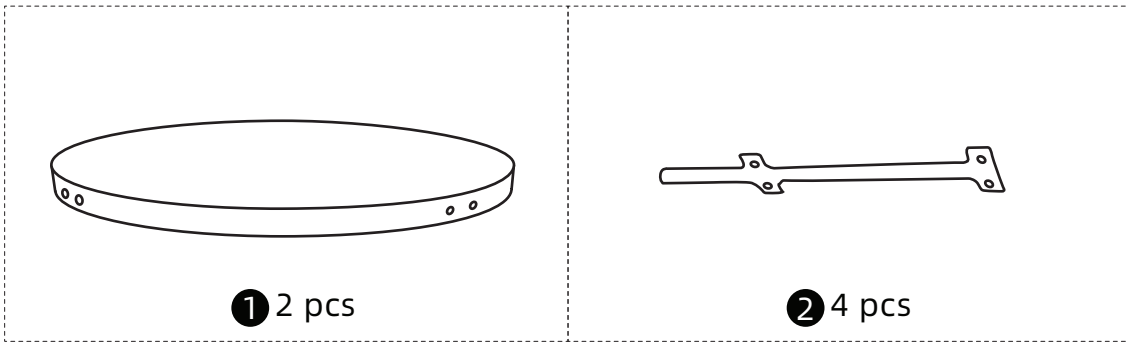

Coffee Table

Assembly Instructions

We recommend using hand tools for assembly.

If an electric screwdriver is used, reduce power and torque to avoid damage to the product.

Parts List

Hardware List

1

A
8 pcs

B
1 pc

2

A
8 pcs

B
1 pc