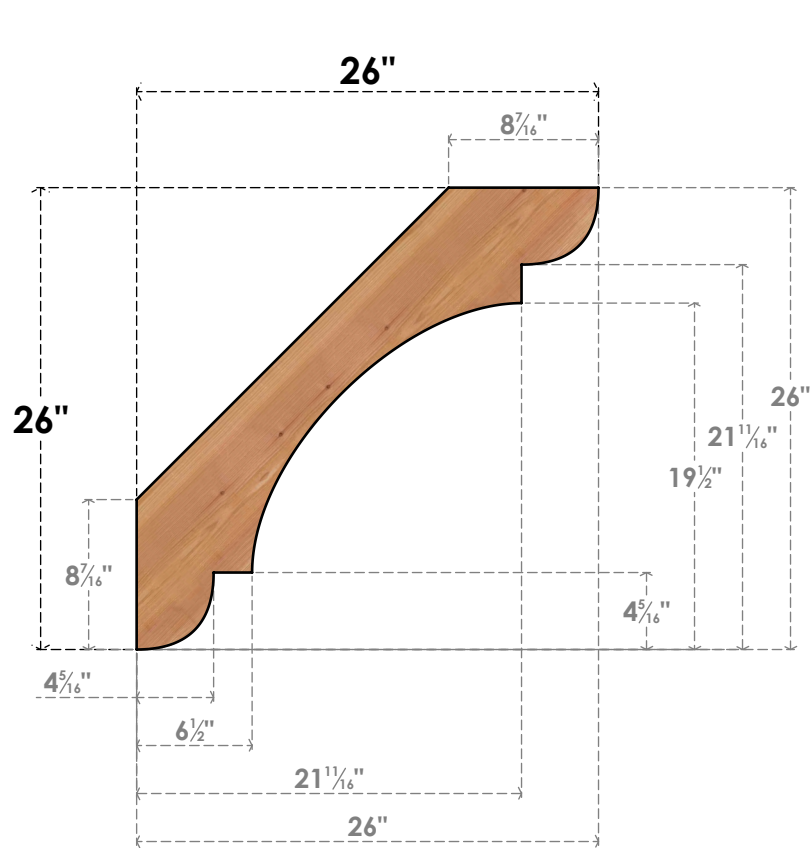

BRC06X26X26OLY00SWR

5 1/2"W X 26"D X 26"H OLYMPIC SMOOTH BRACE, WESTERN RED CEDAR

SIDE

FRONT

EKENA MILLWORK
 2300 WEST MAIN ST.
 CLARKSVILLE, TX 75426
 TOLL FREE: 866-607-0453
 WWW.EKENAMILLWORK.COM

NOTES

1. INSTALLATION TO BE COMPLETED IN ACCORDANCE WITH MANUFACTURER'S SPECIFICATIONS.
2. DRAWING MAY NOT BE TO SCALE
3. THIS DRAWING IS INTENDED FOR DESIGN AND PLANNING PURPOSES ONLY.
4. ALL INFORMATION CONTAINED HEREIN WAS CURRENT AT THE TIME OF DEVELOPMENT BUT MUST BE REVIEWED AND APPROVED BY THE PRODUCT MANUFACTURER TO BE CONSIDERED ACCURATE.
5. PRODUCTS ARE NOT KILN DRIED. THIS ITEM IS UNIQUE AND WILL CONTAIN THE NATURAL VARIATIONS THAT THE WOOD SPECIES OFFERS. THIS MAY RESULT IN VARIATIONS UP TO 1/4"