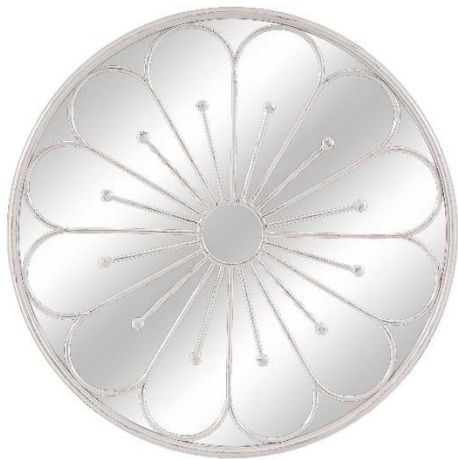

## GF08037 80cm White Flower Mirror

Thank you for purchasing this product Please read the instructions and guide carefully before use to ensure full satisfaction

### Colour disclaimer

Colour may vary slightly from product images due to differences in the light source (e.g., sun, fluorescent, incandescent), monitor display settings, and individual perception