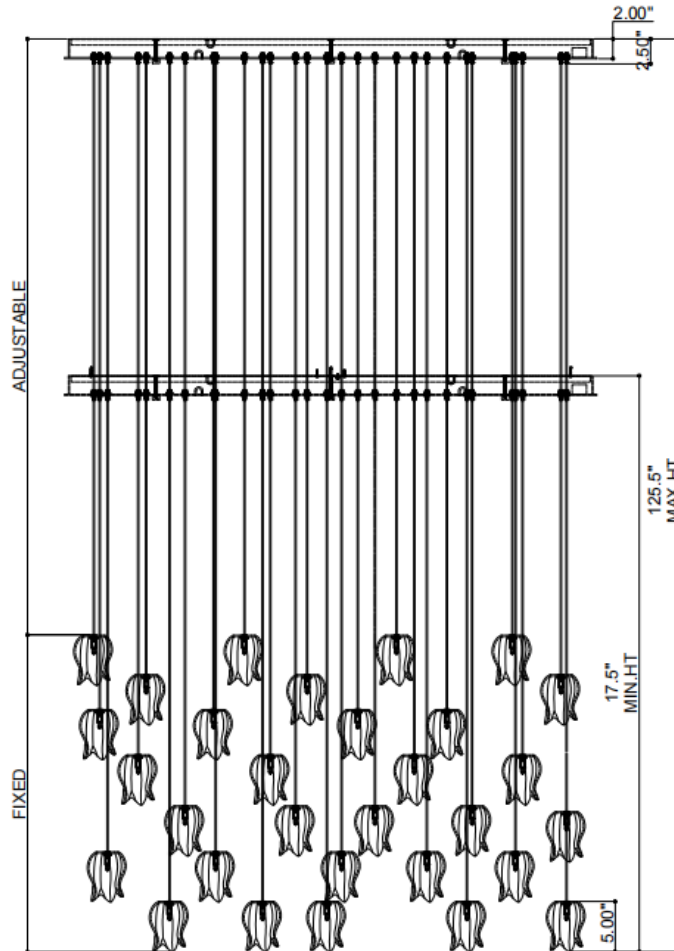

ITEM: 9000-1423

Overall Dimensions

Height: 17.5"
Width: 54"
Depth: 18"

TOP VIEW

FRONT VIEW