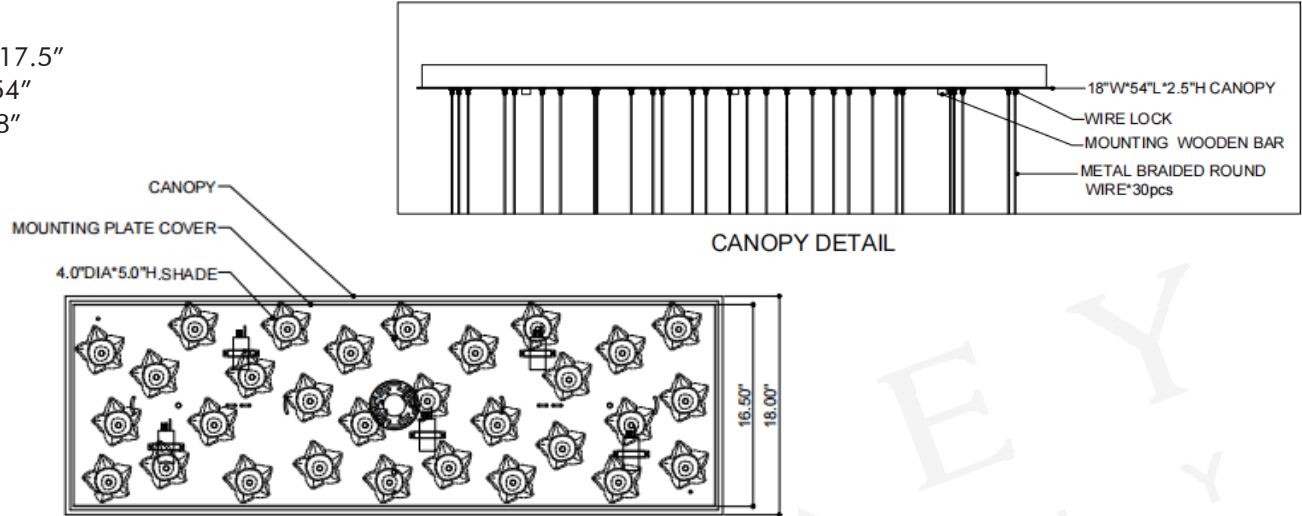

ITEM: 9000-1423

Overall Dimensions

Height: 17.5"
Width: 54"
Depth: 18"

TOP VIEW

FRONT VIEW