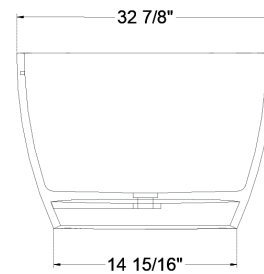

PRODUCT
INSTRUCTION
VIDEO

☎ 213 675 2021

✉ support@trendytotesinc.com

📍 162 Atlantic St, Pomona, CA 91768

DIMENSION DETAILS

SOILD SURFACE BUILD-IN BATHTUB

O-59MW-SB965

Front View

Side View

Bottom view

Top View