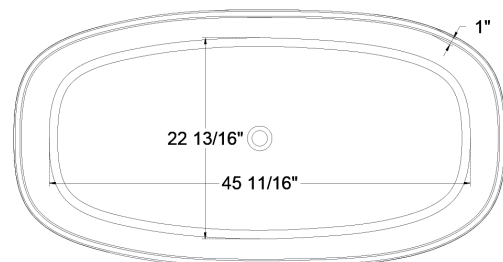

PRODUCT
INSTRUCTION
VIDEO

☎ 213 675 2021

✉ support@trendytotesinc.com

📍 162 Atlantic St, Pomona, CA 91768

DIMENSION DETAILS

SOILD SURFACE BUILD-IN BATHTUB

O-59MW-SB965

Front View

Side View

Bottom view

Top View