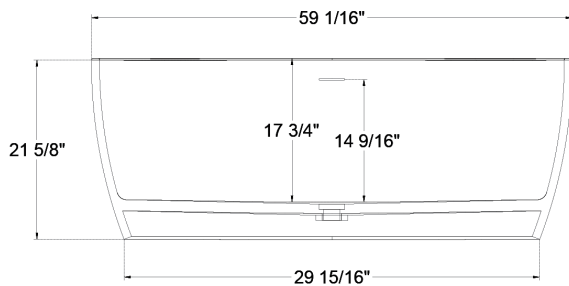

PRODUCT
INSTRUCTION
VIDEO

☎ 213 675 2021

✉ support@trendytotesinc.com

📍 162 Atlantic St, Pomona, CA 91768

DIMENSION DETAILS

SOILD SURFACE BUILD-IN BATHTUB

O-59MW-SB965

Front View

Side View

Bottom view

Top View