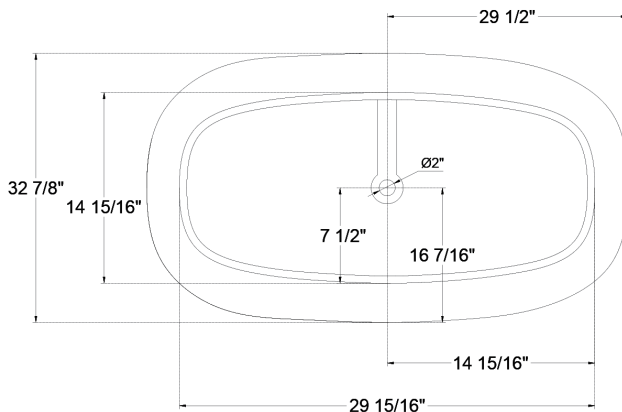

PRODUCT
INSTRUCTION
VIDEO

☎ 213 675 2021

✉ support@trendytotesinc.com

📍 162 Atlantic St, Pomona, CA 91768

DIMENSION DETAILS

SOILD SURFACE BUILD-IN BATHTUB

O-59MW-SB965

Front View

Side View

Bottom view

Top View