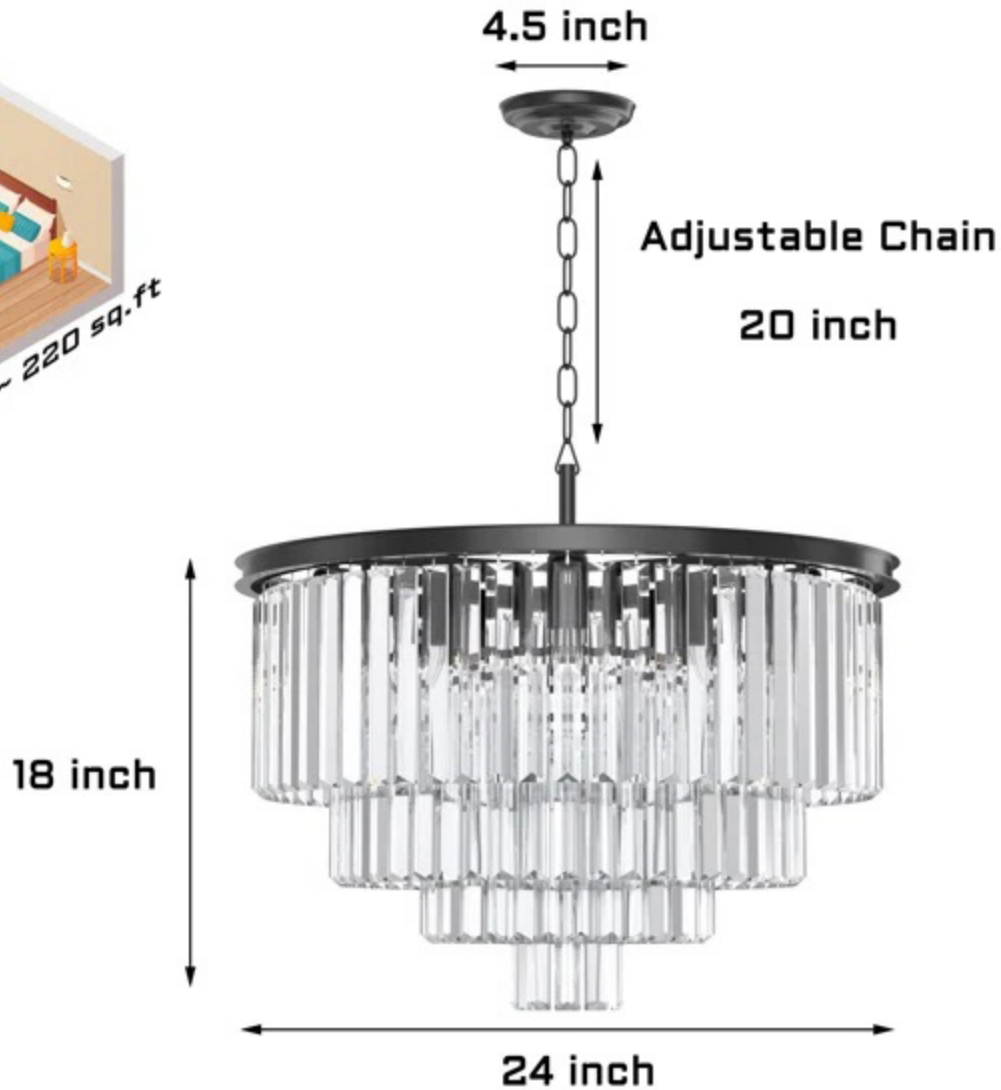

# Product Dimension

Light Source

E12 Bulb Base \* 12, max 40 W per bulb,

work with dimmable led bulbs.(Not Included)