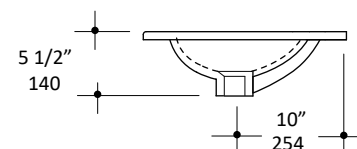

Specifications:

Installation:	Vanity-top
Exterior Dimensions:	55 3/4" w x 18" d x 5 1/2" h
Material:	Porcelain
Weight:	56 lbs
Overflow:	Yes
Finishes:	001 - White
Faucet Holes:	01 - one centered hole 02 - two hole - center and right, 4" spread 03 - three hole, 8" spread
Cutout Size:	46 3/4" x 12 1/2" (template available upon request)
Faucet Hole Size:	Ø 1 3/8"
Drain Hole Size:	Ø 1 3/4"

Features:

- Double-bowl porcelain sink with overflow
- Most standard American drains can also be used

Codes + Standards:

- Meets and exceeds applicable national codes and standards

Recommended Items:

- Furniture
 - AQT-F-56 - Freestanding under-counter double vanity with three sections: one door, two drawers, and one door
 - AQT-W-56 - Wall-mount under-counter vanity with three sections: one door, two drawers, and one door
- European drain with overflow
 - 7100-12
 - 7100-13OF
 - 7100-16OF

LACAVA reserves the right to revise any dimension or information on this sheet without notice. Dimensions are nominal and may vary within an industry accepted tolerance of 1/4". Drawings provided herein are meant to give the user an idea of the product and are not made to scale. Revised: 1/15/2021