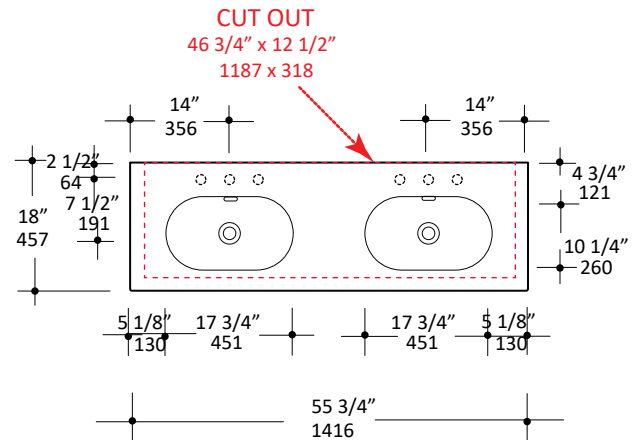

Specifications:

Installation:	Vanity-top
Exterior Dimensions:	55 3/4" w x 18" d x 5 1/2" h
Material:	Porcelain
Weight:	56 lbs
Overflow:	Yes
Finishes:	001 - White
Faucet Holes:	01 - one centered hole 02 - two hole - center and right, 4" spread 03 - three hole, 8" spread
Cutout Size:	46 3/4" x 12 1/2" (template available upon request)
Faucet Hole Size:	Ø 1 3/8"
Drain Hole Size:	Ø 1 3/4"

Features:

- Double-bowl porcelain sink with overflow
- Most standard American drains can also be used

Codes + Standards:

- Meets and exceeds applicable national codes and standards

Recommended Items:

- Furniture
 - AQT-F-56 - Freestanding under-counter double vanity with three sections: one door, two drawers, and one door
 - AQT-W-56 - Wall-mount under-counter vanity with three sections: one door, two drawers, and one door
- European drain with overflow
 - 7100-12
 - 7100-13OF
 - 7100-16OF

LACAVA reserves the right to revise any dimension or information on this sheet without notice. Dimensions are nominal and may vary within an industry accepted tolerance of 1/4". Drawings provided herein are meant to give the user an idea of the product and are not made to scale. Revised: 1/15/2021