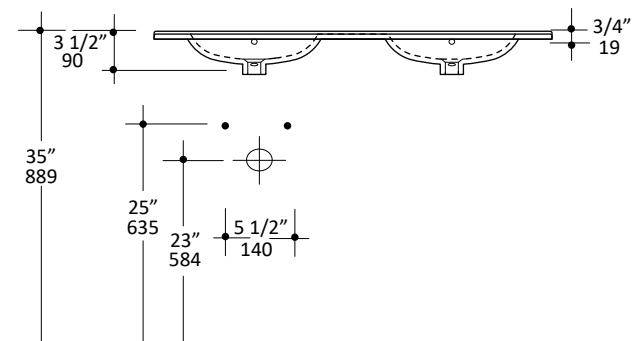

Specifications:

Installation:	Vanity-top
Exterior Dimensions:	55 3/4" w x 18" d x 5 1/2" h
Material:	Porcelain
Weight:	56 lbs
Overflow:	Yes
Finishes:	001 - White
Faucet Holes:	01 - one centered hole 02 - two hole - center and right, 4" spread 03 - three hole, 8" spread
Cutout Size:	46 3/4" x 12 1/2" (template available upon request)
Faucet Hole Size:	Ø 1 3/8"
Drain Hole Size:	Ø 1 3/4"

Features:

- Double-bowl porcelain sink with overflow
- Most standard American drains can also be used

Codes + Standards:

- Meets and exceeds applicable national codes and standards

Recommended Items:

- Furniture
 - AQT-F-56 - Freestanding under-counter double vanity with three sections: one door, two drawers, and one door
 - AQT-W-56 - Wall-mount under-counter vanity with three sections: one door, two drawers, and one door
- European drain with overflow
 - 7100-12
 - 7100-13OF
 - 7100-16OF

LACAVA reserves the right to revise any dimension or information on this sheet without notice. Dimensions are nominal and may vary within an industry accepted tolerance of 1/4". Drawings provided herein are meant to give the user an idea of the product and are not made to scale. Revised: 1/15/2021