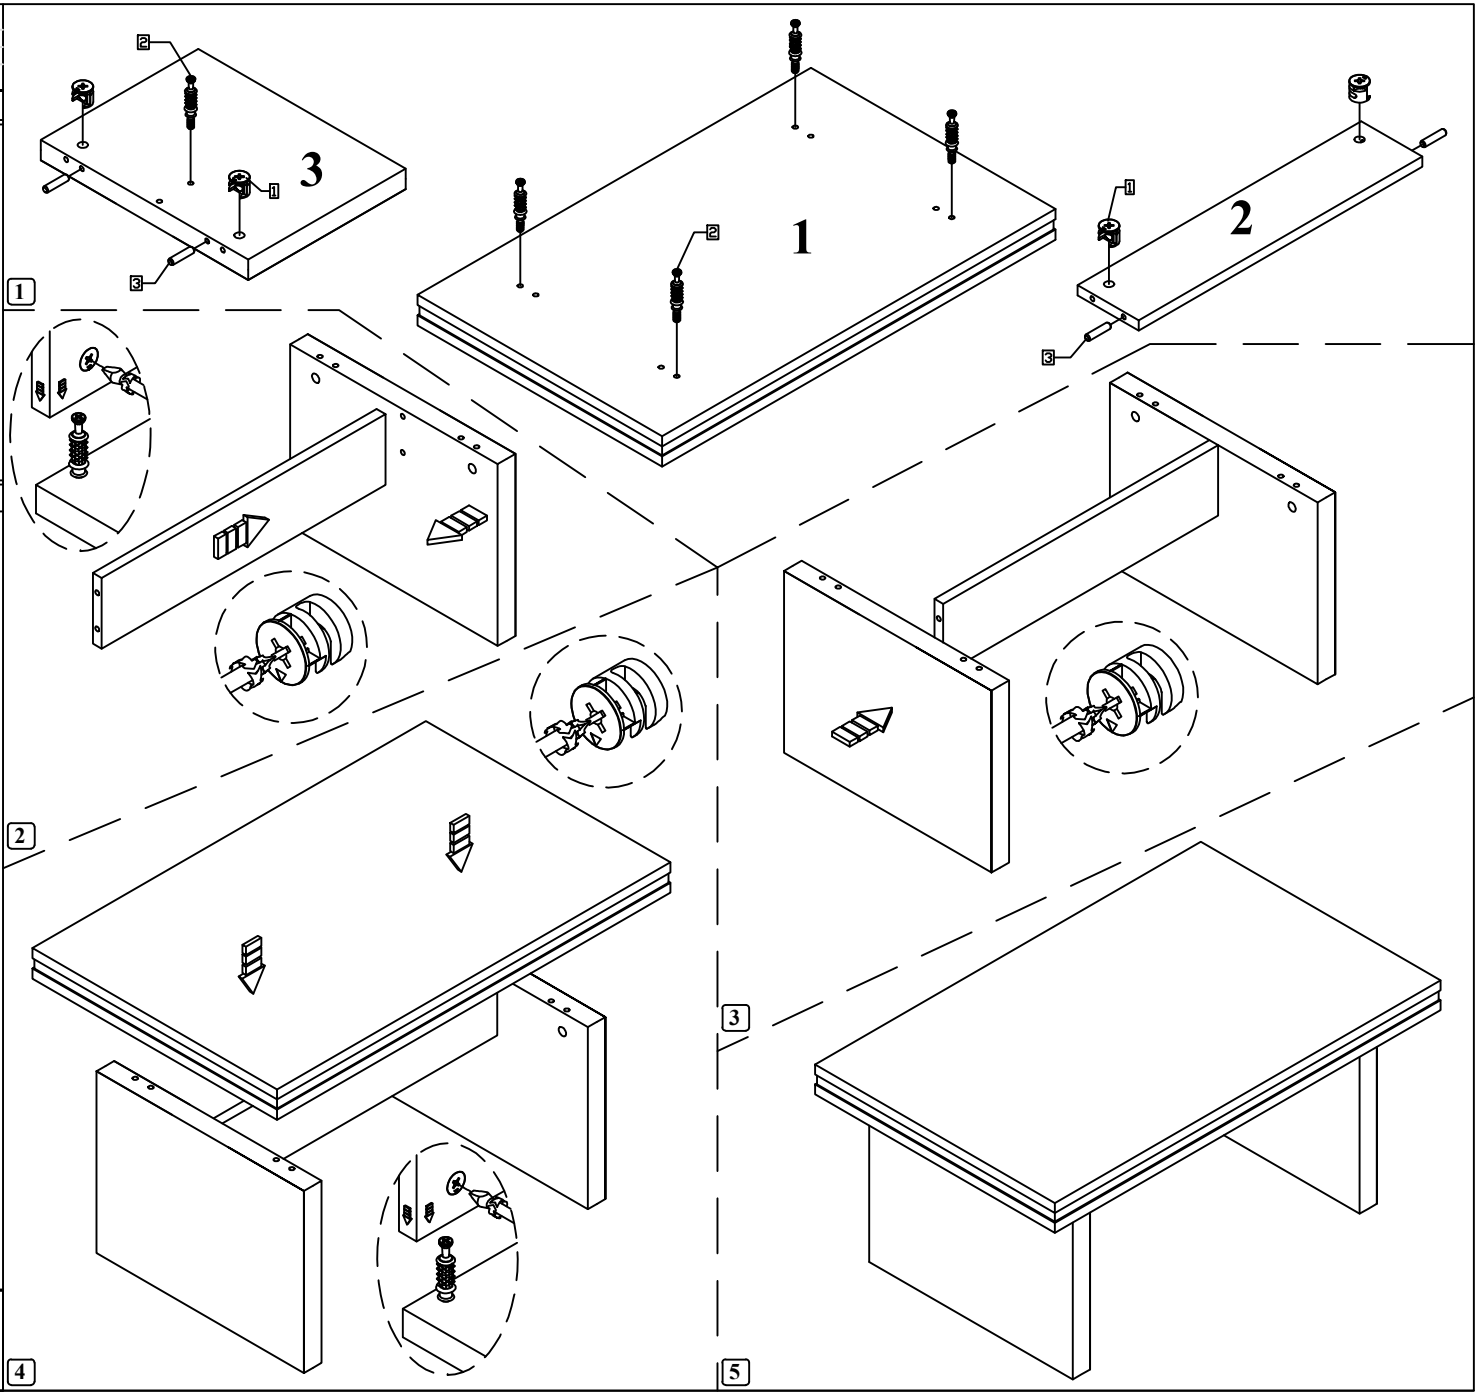

ITEM LIST

THE HINGE WITH STOP
 MUST BE USED FOR EACH DOOR .

THE STRAIGHT HINGES
WILL BE INSTALLED
IN SIDE DOORS.

PRODUCT COFFEE TABLE

DIMENSIONS

TOTAL PACKAGES 1

ACCESSORIES

ACCESSORY N: 1	ACCESSORY N: 2	ACCESSORY N: 3			
 MINIFIX GUVVE 06 PCS.	 MINIFIX MIL 06 PCS.	 DB x 30 PLS KAVELA 06 PCS.			

ITEM LIST

PRODUCT : COMPUTER DESK
DIMENSIONS : 90x45x75
TOTAL PACKAGES : 1

ACCESSORIES

ACCESSORY N: 1	ACCESSORY N: 2	ACCESSORY N: 3			
MINIFIX GÖVDE 08 PCS.	MINIFIX MIL 08 PCS.	08 x 30 PLS KAVELA 08 PCS.			