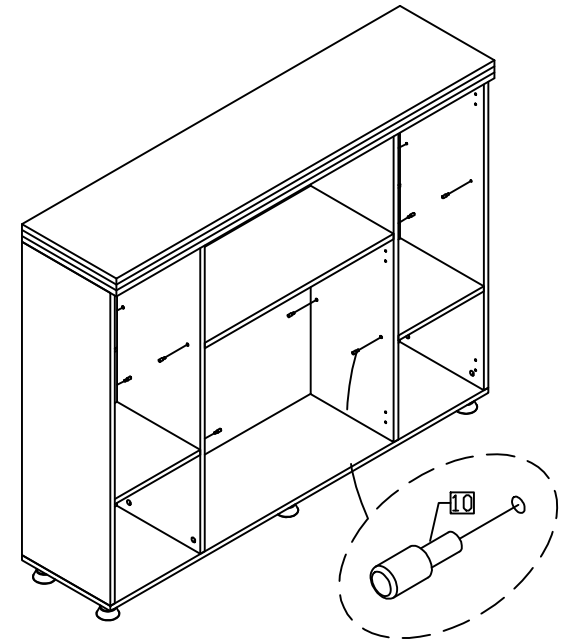

PRODUCT : CABINET
 DIMENSIONS : 150x40x120
 TOTAL PACKAGES : 2

ACCESSORIES

ACCESSORY N° 1 MINIFIX GÖVDE  28 PCS.	ACCESSORY N° 2 MINIFIX MIL  28 PCS.	ACCESSORY N° 3 38 x 30 PLS. KAVELA  28 PCS.	ACCESSORY N° 13 VAZO AYAK  6 PCS.	ACCESSORY N° 10 RAF PIRI  12 PCS.	ACCESSORY N° 16 90 AKS KULP  4 PCS.
ACCESSORY N° 11 SUEP GÖVDE BÖLÜMÜ MENİŞE  4 PCS.	ACCESSORY N° 32 SÖZ MENTİŞE  4 PCS.	ACCESSORY N° 30 MENİŞE TABAN  8 PCS.	ACCESSORY N° 8 M222 KULP VİDASI  8 PCS.	ACCESSORY N° 104 4 x 16 S. VİDESI  32 PCS.	

ITEM LIST

THE HINGE WITH STOP
 MUST BE USED FOR EACH DOOR .

THE STRAIGHT HINGES
WILL BE INSTALLED
IN SIDE DOORS.

PRODUCT COFFEE TABLE

DIMENSIONS

TOTAL PACKAGES 1

ACCESSORIES

ACCESSORY N: 1	ACCESSORY N: 2	ACCESSORY N: 3			
 MINIFIX GUVVE 06 PCS.	 MINIFIX MIL 06 PCS.	 DB x 30 PLS KAVELA 06 PCS.			

ITEM LIST

PRODUCT : COMPUTER DESK
DIMENSIONS : 90x45x75
TOTAL PACKAGES : 1

ACCESSORIES

ACCESSORY N: 1	ACCESSORY N: 2	ACCESSORY N: 3			
MINIFIX GÖVDE 08 PCS.	MINIFIX MIL 08 PCS.	08 x 30 PLS KAVELA 08 PCS.			