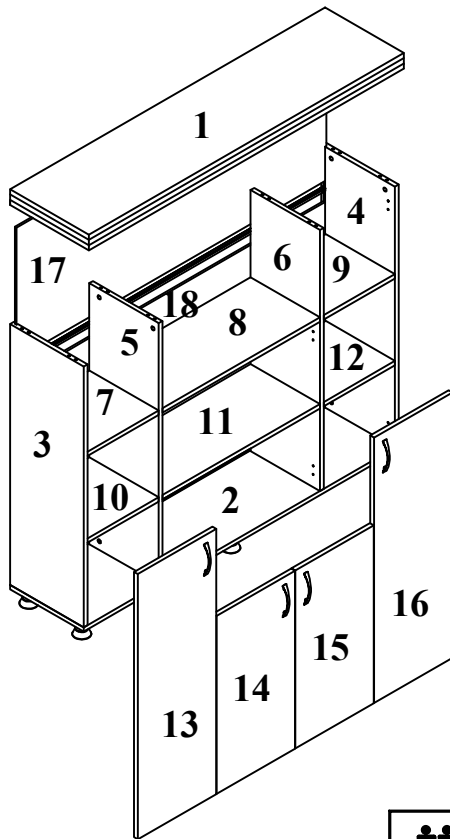

PRODUCT : CABINET
 DIMENSIONS : 150x40x120
 TOTAL PACKAGES : 2

ACCESSORIES

ACCESSORY N° 1 MINIFIX GÖVDE  28 PCS.	ACCESSORY N° 2 MINIFIX MIL  28 PCS.	ACCESSORY N° 3 38 x 30 PLS. KAVELA  28 PCS.	ACCESSORY N° 13 VAZO AYAK  6 PCS.	ACCESSORY N° 10 RAF PIRI  12 PCS.	ACCESSORY N° 16 90 AKS KULP  4 PCS.
ACCESSORY N° 11 SUEP GÖVDE BÖLÜMÜ MENİŞE  4 PCS.	ACCESSORY N° 32 SÖZ MENTİŞE  4 PCS.	ACCESSORY N° 30 MENİŞE TABAN  8 PCS.	ACCESSORY N° 8 M222 KULP VİDASI  8 PCS.	ACCESSORY N° 104 4 x 16 S. VİDESI  32 PCS.	

ITEM LIST

THE HINGE WITH STOP
 MUST BE USED FOR EACH DOOR .

THE STRAIGHT HINGES
WILL BE INSTALLED
IN SIDE DOORS.

PRODUCT COFFEE TABLE

DIMENSIONS

TOTAL PACKAGES 1

ACCESSORIES

ACCESSORY N: 1	ACCESSORY N: 2	ACCESSORY N: 3			
 MINIFIX GUVVE 06 PCS.	 MINIFIX MIL 06 PCS.	 DB x 30 PLS KAVELA 06 PCS.			

ITEM LIST

PRODUCT : COMPUTER DESK
DIMENSIONS : 90x45x75
TOTAL PACKAGES : 1

ACCESSORIES

ACCESSORY N: 1	ACCESSORY N: 2	ACCESSORY N: 3			
MINIFIX GÖVDE 08 PCS.	MINIFIX MIL 08 PCS.	08 x 30 PLS KAVELA 08 PCS.			