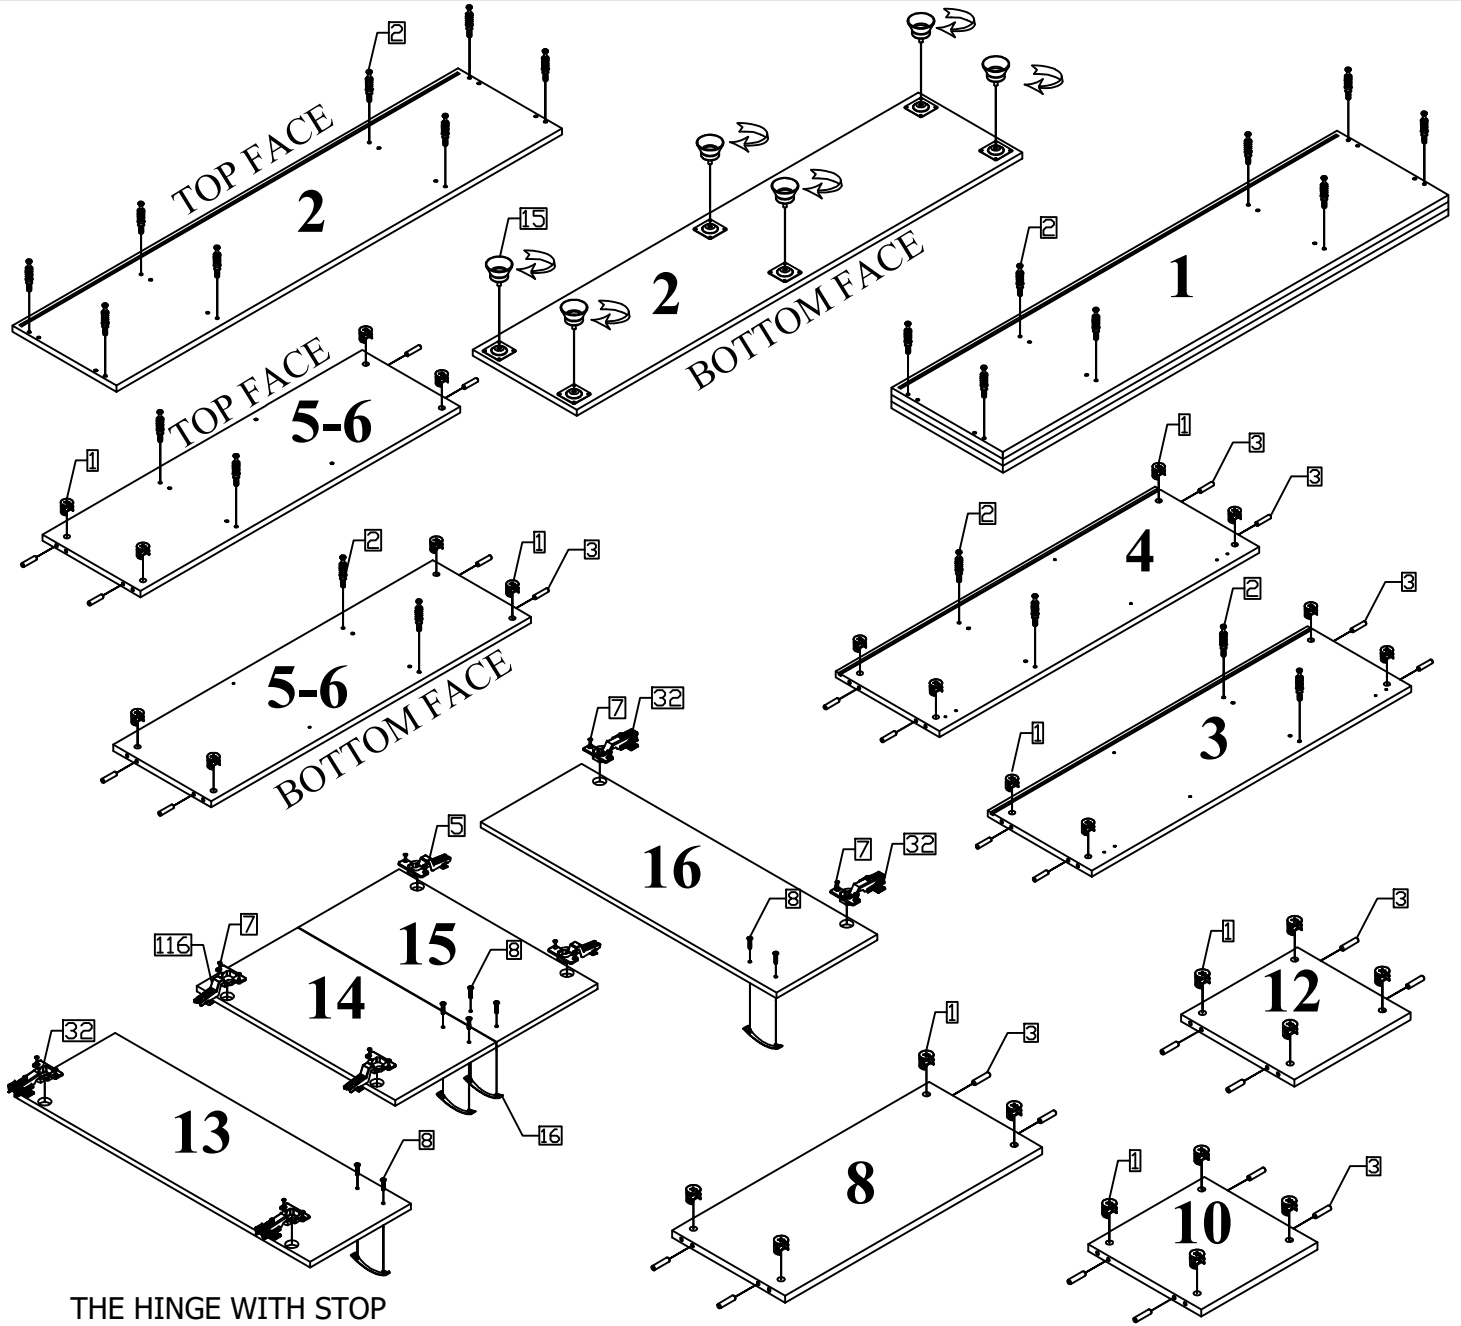

PRODUCT : CABINET
 DIMENSIONS : 150x40x120
 TOTAL PACKAGES : 2

ACCESSORIES

ACCESSORY N° 1 MINIFIX GÖVDE  28 PCS.	ACCESSORY N° 2 MINIFIX MIL  28 PCS.	ACCESSORY N° 3 38 x 30 PLS. KAVELA  28 PCS.	ACCESSORY N° 13 VAZO AYAK  6 PCS.	ACCESSORY N° 10 RAF PIRI  12 PCS.	ACCESSORY N° 16 90 AKS KULP  4 PCS.
ACCESSORY N° 11 SUEP GÖVDE BÖLÜMÜ MENİŞE  4 PCS.	ACCESSORY N° 32 SÖZ MENTİŞE  4 PCS.	ACCESSORY N° 30 MENİŞE TABAN  8 PCS.	ACCESSORY N° 8 M222 KULP VİDASI  8 PCS.	ACCESSORY N° 104 4 x 16 S. VİDESI  32 PCS.	

ITEM LIST

THE HINGE WITH STOP
 MUST BE USED FOR EACH DOOR .

THE STRAIGHT HINGES
WILL BE INSTALLED
IN SIDE DOORS.

PRODUCT COFFEE TABLE

DIMENSIONS

TOTAL PACKAGES 1

ACCESSORIES

ACCESSORY N: 1	ACCESSORY N: 2	ACCESSORY N: 3			
 MINIFIX GUVVE 06 PCS.	 MINIFIX MIL 06 PCS.	 DB x 30 PLS KAVELA 06 PCS.			

ITEM LIST

PRODUCT : COMPUTER DESK
DIMENSIONS : 90x45x75
TOTAL PACKAGES : 1

ACCESSORIES

ACCESSORY N: 1	ACCESSORY N: 2	ACCESSORY N: 3			
MINIFIX GÖVDE 08 PCS.	MINIFIX MIL 08 PCS.	08 x 30 PLS KAVELA 08 PCS.			

ITEM LIST

PRODUCT : DESK
DIMENSIONS : ---
TOTAL PACKAGES : 2

ACCESSORIES

ACCESSORY N: 1	ACCESSORY N: 2	ACCESSORY N: 3	ACCESSORY N: 22	ACCESSORY N: 23	
MINIFIX GÖVDE  08 PCS.	MINIFIX MIL  08 PCS.	08 x 30 PLS. KAVELA  08 PCS.	PİPO BAĞLANTI  03 PCS.	4 x 30 S. VIDASI  03 PCS.	