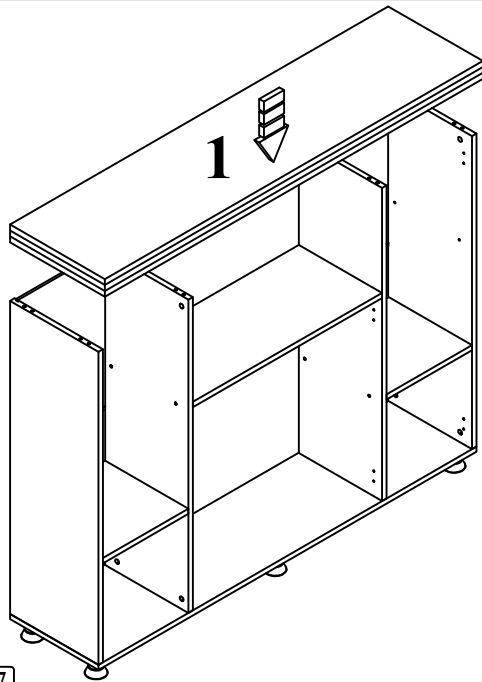

PRODUCT : CABINET
 DIMENSIONS : 150x40x120
 TOTAL PACKAGES : 2

ACCESSORIES

ACCESSORY N° 1 MINIFIX GÖVDE  28 PCS.	ACCESSORY N° 2 MINIFIX MIL  28 PCS.	ACCESSORY N° 3 38 x 30 PLS. KAVELA  28 PCS.	ACCESSORY N° 13 VAZO AYAK  6 PCS.	ACCESSORY N° 10 RAF PIRI  12 PCS.	ACCESSORY N° 16 90 AKS KULP  4 PCS.
ACCESSORY N° 11 SUEP GÖVDE BÖLÜMÜ MENİŞE  4 PCS.	ACCESSORY N° 32 SÖZ MENTİŞE  4 PCS.	ACCESSORY N° 30 MENİŞE TABAN  8 PCS.	ACCESSORY N° 8 M222 KULP VİDASI  8 PCS.	ACCESSORY N° 104 4 x 16 S. VİDESI  32 PCS.	

ITEM LIST

THE HINGE WITH STOP
 MUST BE USED FOR EACH DOOR .

THE STRAIGHT HINGES
WILL BE INSTALLED
IN SIDE DOORS.

PRODUCT COFFEE TABLE

DIMENSIONS

TOTAL PACKAGES 1

ACCESSORIES

ACCESSORY N: 1	ACCESSORY N: 2	ACCESSORY N: 3			
 MINIFIX GUVVE 06 PCS.	 MINIFIX MIL 06 PCS.	 DB x 30 PLS KAVELA 06 PCS.			

ITEM LIST

PRODUCT : COMPUTER DESK
DIMENSIONS : 90x45x75
TOTAL PACKAGES : 1

ACCESSORIES

ACCESSORY N: 1	ACCESSORY N: 2	ACCESSORY N: 3			
MINIFIX GÖVDE 08 PCS.	MINIFIX MIL 08 PCS.	08 x 30 PLS KAVELA 08 PCS.			