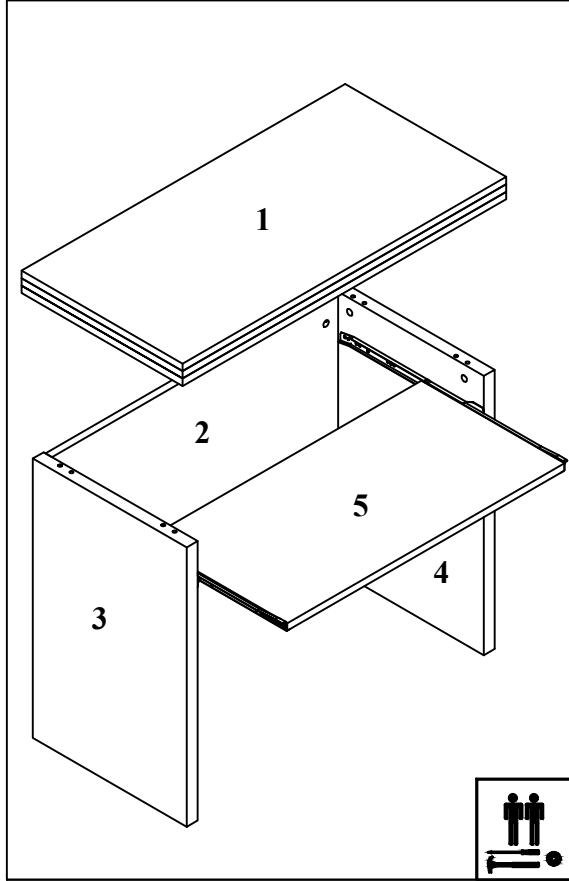

ITEM LIST

THE HINGE WITH STOP
 MUST BE USED FOR EACH DOOR .

THE STRAIGHT HINGES
WILL BE INSTALLED
IN SIDE DOORS.

PRODUCT COFFEE TABLE

DIMENSIONS

TOTAL PACKAGES 1

ACCESSORIES

ACCESSORY N: 1	ACCESSORY N: 2	ACCESSORY N: 3			
 MINIFIX GUVVE 06 PCS.	 MINIFIX MIL 06 PCS.	 DB x 30 PLS KAVELA 06 PCS.			

ITEM LIST

PRODUCT : COMPUTER DESK
DIMENSIONS : 90x45x75
TOTAL PACKAGES : 1

ACCESSORIES

ACCESSORY N: 1	ACCESSORY N: 2	ACCESSORY N: 3			
MINIFIX GÖVDE 08 PCS.	MINIFIX MIL 08 PCS.	08 x 30 PLS KAVELA 08 PCS.			

ITEM LIST

PRODUCT : DESK
DIMENSIONS : ---
TOTAL PACKAGES : 2

ACCESSORIES

ACCESSORY N: 1	ACCESSORY N: 2	ACCESSORY N: 3	ACCESSORY N: 22	ACCESSORY N: 23	
MINIFIX GÖVDE  08 PCS.	MINIFIX MIL  08 PCS.	08 x 30 PLS. KAVELA  08 PCS.	PİPO BAĞLANTI  03 PCS.	4 x 30 S. VIDASI  03 PCS.	