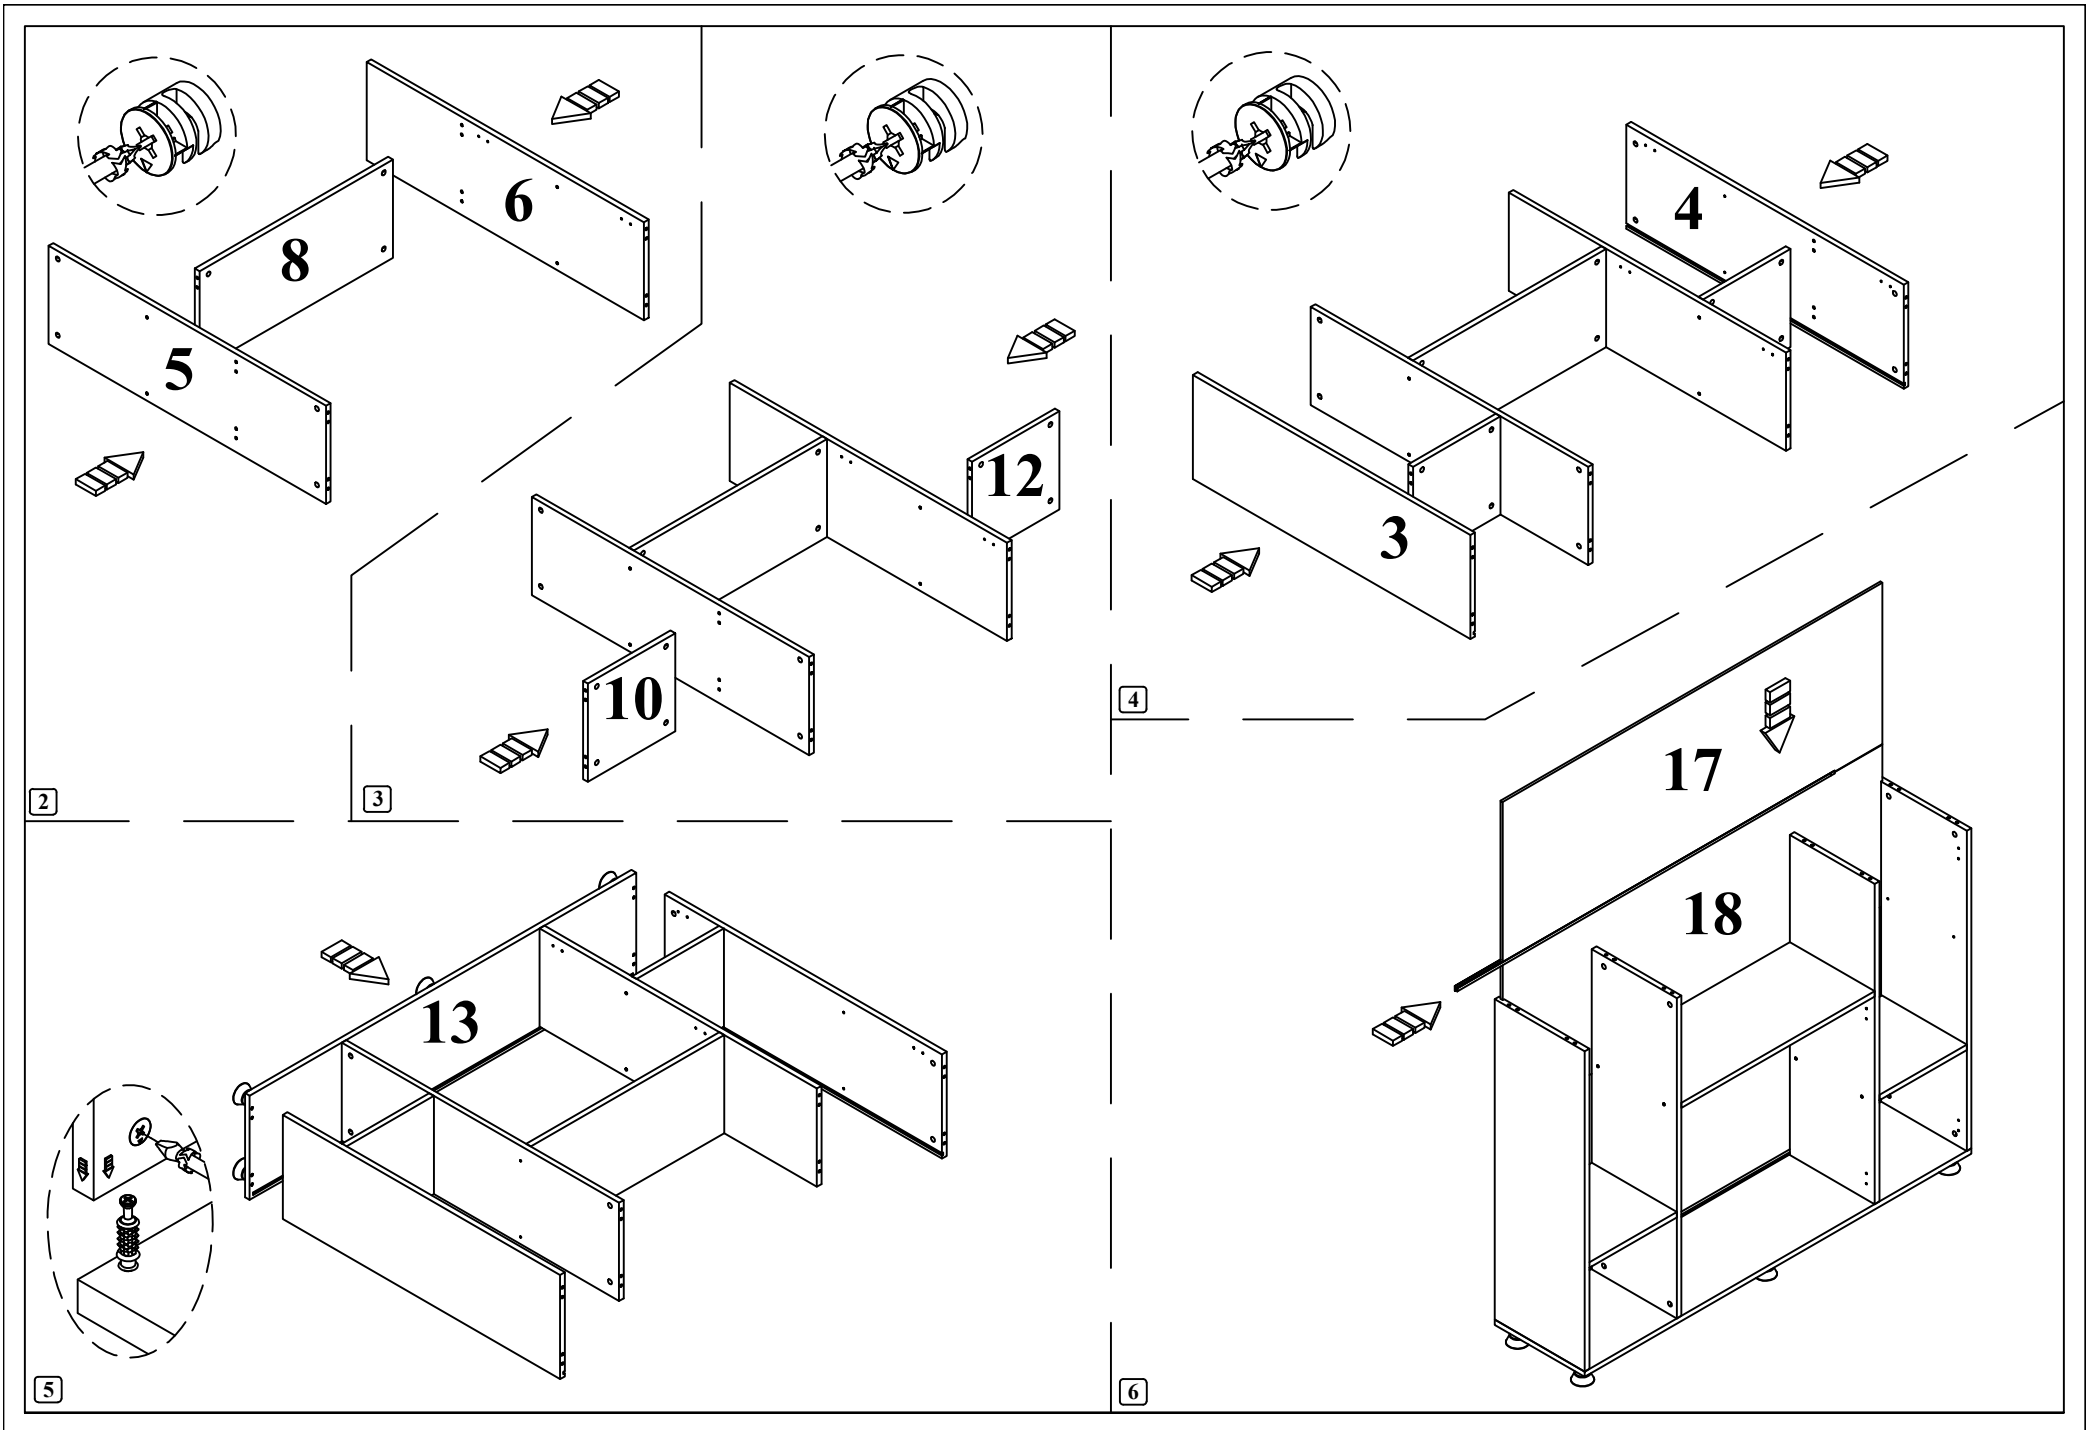

PRODUCT : CABINET
 DIMENSIONS : 150x40x120
 TOTAL PACKAGES : 2

ACCESSORIES

ACCESSORY N° 1 MINIFIX GÖVDE  28 PCS.	ACCESSORY N° 2 MINIFIX MIL  28 PCS.	ACCESSORY N° 3 38 x 30 PLS. KAVELA  28 PCS.	ACCESSORY N° 13 VAZO AYAK  6 PCS.	ACCESSORY N° 10 RAF PIRI  12 PCS.	ACCESSORY N° 16 90 AKS KULP  4 PCS.
ACCESSORY N° 11 SUEP GÖVDE BÖLÜMÜ MENİŞE  4 PCS.	ACCESSORY N° 32 SÖZ MENTİŞE  4 PCS.	ACCESSORY N° 30 MENİŞE TABAN  8 PCS.	ACCESSORY N° 8 M222 KULP VİDASI  8 PCS.	ACCESSORY N° 104 4 x 16 S. VİDESI  32 PCS.	

ITEM LIST

THE HINGE WITH STOP
 MUST BE USED FOR EACH DOOR .

THE STRAIGHT HINGES
WILL BE INSTALLED
IN SIDE DOORS.

PRODUCT COFFEE TABLE

DIMENSIONS

TOTAL PACKAGES 1

ACCESSORIES

ACCESSORY N: 1	ACCESSORY N: 2	ACCESSORY N: 3			
 MINIFIX GUVVE 06 PCS.	 MINIFIX MIL 06 PCS.	 DB x 30 PLS KAVELA 06 PCS.			

ITEM LIST

PRODUCT : COMPUTER DESK
DIMENSIONS : 90x45x75
TOTAL PACKAGES : 1

ACCESSORIES

ACCESSORY N: 1	ACCESSORY N: 2	ACCESSORY N: 3			
MINIFIX GÖVDE 08 PCS.	MINIFIX MIL 08 PCS.	08 x 30 PLS KAVELA 08 PCS.			

ITEM LIST

PRODUCT : DESK
DIMENSIONS : ---
TOTAL PACKAGES : 2

ACCESSORIES

ACCESSORY N: 1	ACCESSORY N: 2	ACCESSORY N: 3	ACCESSORY N: 22	ACCESSORY N: 23	
MINIFIX GÖVDE  08 PCS.	MINIFIX MIL  08 PCS.	08 x 30 PLS. KAVELA  08 PCS.	PİPO BAĞLANTI  03 PCS.	4 x 30 S. VIDASI  03 PCS.	