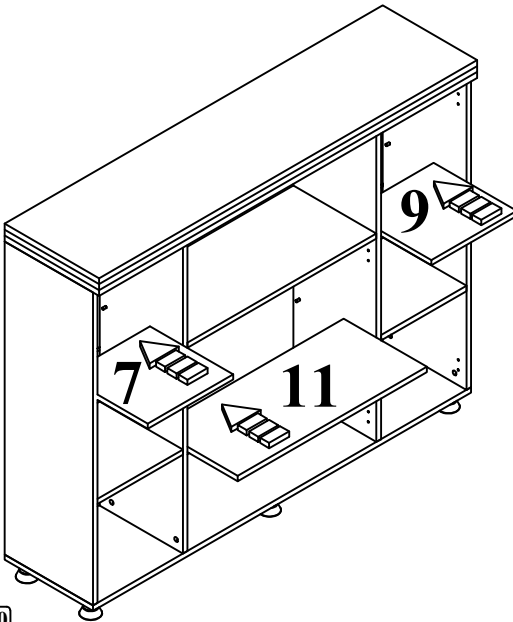

PRODUCT : CABINET
 DIMENSIONS : 150x40x120
 TOTAL PACKAGES : 2

ACCESSORIES

ACCESSORY N° 1 MINIFIX GÖVDE  28 PCS.	ACCESSORY N° 2 MINIFIX MIL  28 PCS.	ACCESSORY N° 3 38 x 30 PLS. KAVELA  28 PCS.	ACCESSORY N° 13 VAZO AYAK  6 PCS.	ACCESSORY N° 10 RAF PIRI  12 PCS.	ACCESSORY N° 16 90 AKS KULP  4 PCS.
ACCESSORY N° 11 SUEP GÖVDE BÖLÜMÜ MENİŞE  4 PCS.	ACCESSORY N° 32 SÖZ MENTİŞE  4 PCS.	ACCESSORY N° 30 MENİŞE TABAN  8 PCS.	ACCESSORY N° 8 M222 KULP VİDASI  8 PCS.	ACCESSORY N° 104 4 x 16 S. VİDESI  32 PCS.	

ITEM LIST

THE HINGE WITH STOP
 MUST BE USED FOR EACH DOOR .

THE STRAIGHT HINGES
WILL BE INSTALLED
IN SIDE DOORS.

PRODUCT COFFEE TABLE

DIMENSIONS

TOTAL PACKAGES 1

ACCESSORIES

ACCESSORY N: 1	ACCESSORY N: 2	ACCESSORY N: 3			
 MINIFIX GUVVE 06 PCS.	 MINIFIX MIL 06 PCS.	 DB x 30 PLS KAVELA 06 PCS.			

ITEM LIST

PRODUCT : COMPUTER DESK
DIMENSIONS : 90x45x75
TOTAL PACKAGES : 1

ACCESSORIES

ACCESSORY N: 1	ACCESSORY N: 2	ACCESSORY N: 3			
MINIFIX GÖVDE 08 PCS.	MINIFIX MIL 08 PCS.	08 x 30 PLS KAVELA 08 PCS.			