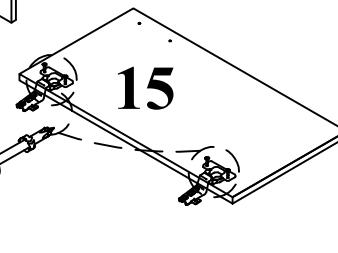

ITEM LIST

THE HINGE WITH STOP
 MUST BE USED FOR EACH DOOR .

THE STRAIGHT HINGES
WILL BE INSTALLED
IN SIDE DOORS.

PRODUCT COFFEE TABLE

DIMENSIONS

TOTAL PACKAGES 1

ACCESSORIES

ACCESSORY N: 1	ACCESSORY N: 2	ACCESSORY N: 3			
 MINIFIX GUVVE 06 PCS.	 MINIFIX MIL 06 PCS.	 DB x 30 PLS KAVELA 06 PCS.			

ITEM LIST

PRODUCT : COMPUTER DESK
DIMENSIONS : 90x45x75
TOTAL PACKAGES : 1

ACCESSORIES

ACCESSORY N: 1	ACCESSORY N: 2	ACCESSORY N: 3			
MINIFIX GÖVDE 08 PCS.	MINIFIX MIL 08 PCS.	08 x 30 PLS KAVELA 08 PCS.			