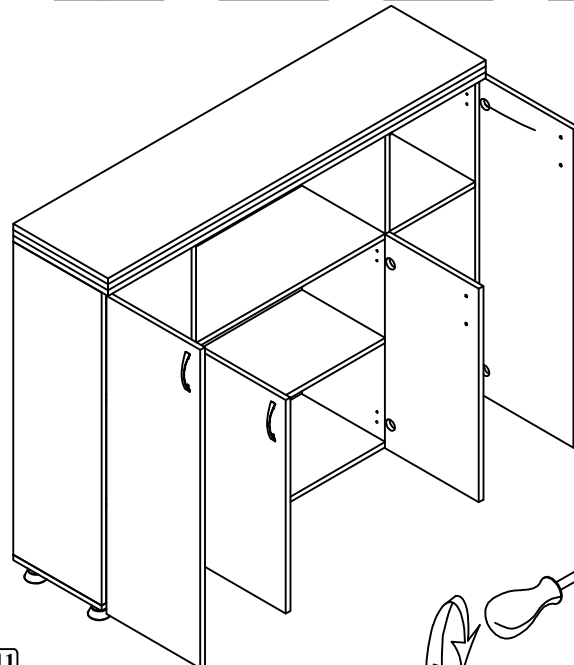

PRODUCT : CABINET
 DIMENSIONS : 150x40x120
 TOTAL PACKAGES : 2

ACCESSORIES

ACCESSORY N° 1 MINIFIX GÖVDE  28 PCS.	ACCESSORY N° 2 MINIFIX MIL  28 PCS.	ACCESSORY N° 3 38 x 30 PLS. KAVELA  28 PCS.	ACCESSORY N° 13 VAZO AYAK  6 PCS.	ACCESSORY N° 10 RAF PIRI  12 PCS.	ACCESSORY N° 16 90 AKS KULP  4 PCS.
ACCESSORY N° 11 SUEP GÖVDE BÖLÜMÜ MENİŞE  4 PCS.	ACCESSORY N° 32 SÖZ MENTİŞE  4 PCS.	ACCESSORY N° 30 MENİŞE TABAN  8 PCS.	ACCESSORY N° 8 M222 KULP VİDASI  8 PCS.	ACCESSORY N° 104 4 x 16 S. VİDESI  32 PCS.	

ITEM LIST

THE HINGE WITH STOP
 MUST BE USED FOR EACH DOOR .

THE STRAIGHT HINGES
WILL BE INSTALLED
IN SIDE DOORS.

PRODUCT COFFEE TABLE

DIMENSIONS

TOTAL PACKAGES 1

ACCESSORIES

ACCESSORY N: 1	ACCESSORY N: 2	ACCESSORY N: 3			
 MINIFIX GUVVE 06 PCS.	 MINIFIX MIL 06 PCS.	 DB x 30 PLS KAVELA 06 PCS.			

ITEM LIST

PRODUCT : COMPUTER DESK
DIMENSIONS : 90x45x75
TOTAL PACKAGES : 1

ACCESSORIES

ACCESSORY N: 1	ACCESSORY N: 2	ACCESSORY N: 3			
MINIFIX GÖVDE 08 PCS.	MINIFIX MIL 08 PCS.	08 x 30 PLS KAVELA 08 PCS.			