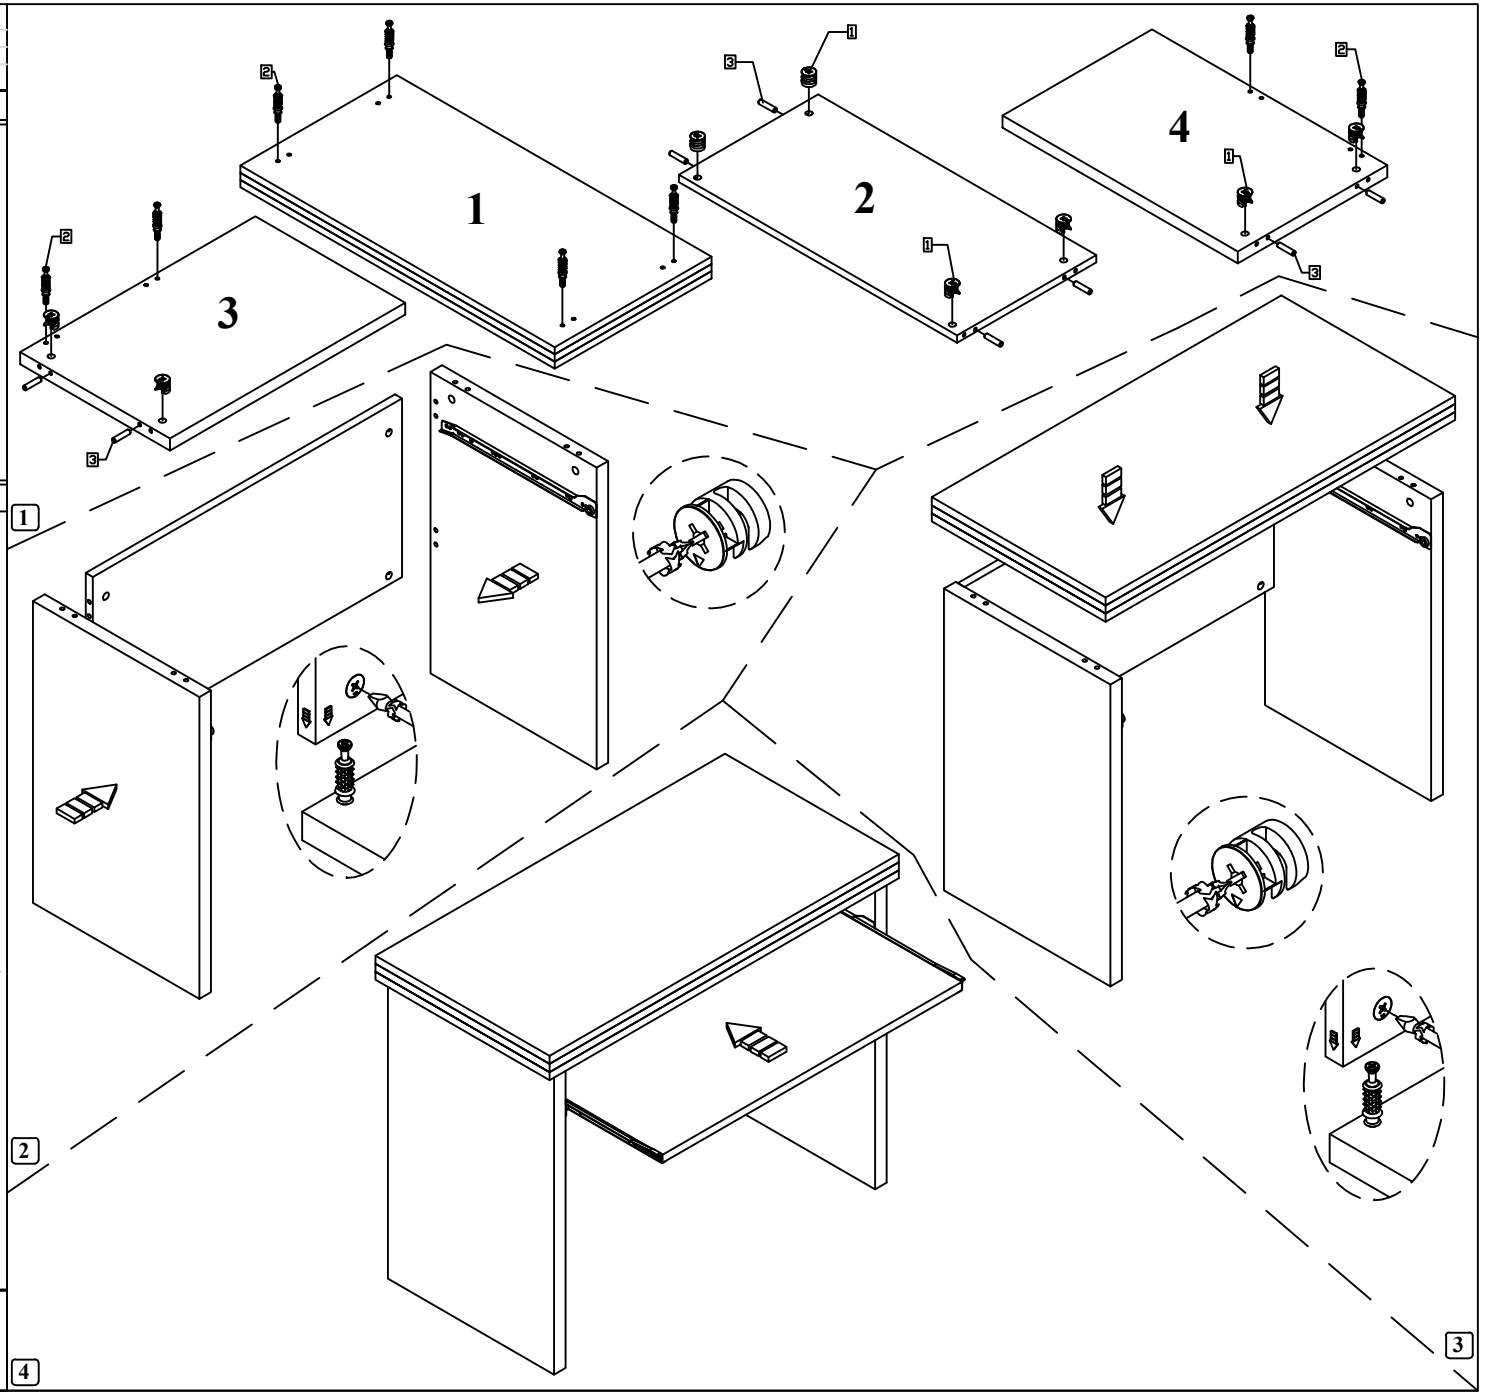

PRODUCT : COMPUTER DESK
DIMENSIONS : 90x45x75
TOTAL PACKAGES : 1

ACCESSORIES

ACCESSORY N: 1	ACCESSORY N: 2	ACCESSORY N: 3			
MINIFIX GÖVDE 08 PCS.	MINIFIX MIL 08 PCS.	08 x 30 PLS KAVELA 08 PCS.			

ITEM LIST