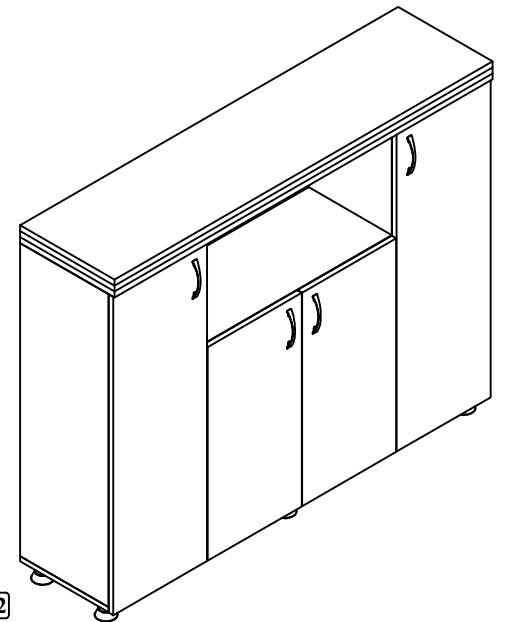

PRODUCT : CABINET
 DIMENSIONS : 150x40x120
 TOTAL PACKAGES : 2

ACCESSORIES

ACCESSORY N° 1 MINIFIX GÖVDE  28 PCS.	ACCESSORY N° 2 MINIFIX MIL  28 PCS.	ACCESSORY N° 3 38 x 30 PLS. KAVELA  28 PCS.	ACCESSORY N° 13 VAZO AYAK  6 PCS.	ACCESSORY N° 10 RAF PIRI  12 PCS.	ACCESSORY N° 16 90 AKS KULP  4 PCS.
ACCESSORY N° 11 SUEP GÖVDE BÖLÜMÜ MENİŞE  4 PCS.	ACCESSORY N° 32 SÖZ MENTİŞE  4 PCS.	ACCESSORY N° 30 MENİŞE TABAN  8 PCS.	ACCESSORY N° 8 M222 KULP VİDASI  8 PCS.	ACCESSORY N° 104 4 x 16 S. VİDESI  32 PCS.	

ITEM LIST

THE HINGE WITH STOP
 MUST BE USED FOR EACH DOOR .

THE STRAIGHT HINGES
WILL BE INSTALLED
IN SIDE DOORS.

PRODUCT COFFEE TABLE

DIMENSIONS

TOTAL PACKAGES 1

ACCESSORIES

ACCESSORY N: 1	ACCESSORY N: 2	ACCESSORY N: 3			
 MINIFIX GUVVE 06 PCS.	 MINIFIX MIL 06 PCS.	 DB x 30 PLS KAVELA 06 PCS.			

ITEM LIST

PRODUCT : COMPUTER DESK
DIMENSIONS : 90x45x75
TOTAL PACKAGES : 1

ACCESSORIES

ACCESSORY N: 1	ACCESSORY N: 2	ACCESSORY N: 3			
MINIFIX GÖVDE 08 PCS.	MINIFIX MIL 08 PCS.	08 x 30 PLS KAVELA 08 PCS.			