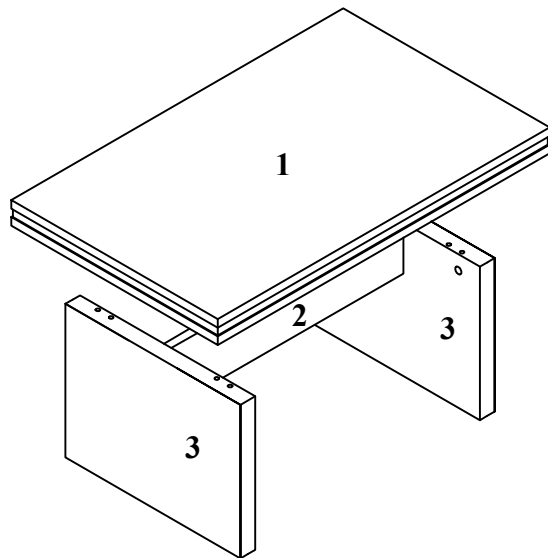

PRODUCT : CABINET
 DIMENSIONS : 150x40x120
 TOTAL PACKAGES : 2

ACCESSORIES

ACCESSORY N° 1 MINIFIX GÖVDE  28 PCS.	ACCESSORY N° 2 MINIFIX MIL  28 PCS.	ACCESSORY N° 3 38 x 30 PLS. KAVELA  28 PCS.	ACCESSORY N° 13 VAZO AYAK  6 PCS.	ACCESSORY N° 10 RAF PIRI  12 PCS.	ACCESSORY N° 16 90 AKS KULP  4 PCS.
ACCESSORY N° 11 SUEP GÖVDE BÖLÜMÜ MENİŞE  4 PCS.	ACCESSORY N° 32 SÖZ MENTİŞE  4 PCS.	ACCESSORY N° 30 MENİŞE TABAN  8 PCS.	ACCESSORY N° 8 M222 KULP VİDASI  8 PCS.	ACCESSORY N° 104 4 x 16 S. VİDESI  32 PCS.	

ITEM LIST

THE HINGE WITH STOP
 MUST BE USED FOR EACH DOOR .

THE STRAIGHT HINGES
WILL BE INSTALLED
IN SIDE DOORS.

PRODUCT COFFEE TABLE

DIMENSIONS

TOTAL PACKAGES 1

ACCESSORIES

ACCESSORY N: 1	ACCESSORY N: 2	ACCESSORY N: 3			
 MINIFIX GUVVE 06 PCS.	 MINIFIX MIL 06 PCS.	 DB x 30 PLS KAVELA 06 PCS.			

ITEM LIST

PRODUCT : COMPUTER DESK
DIMENSIONS : 90x45x75
TOTAL PACKAGES : 1

ACCESSORIES

ACCESSORY N: 1	ACCESSORY N: 2	ACCESSORY N: 3			
MINIFIX GÖVDE 08 PCS.	MINIFIX MIL 08 PCS.	08 x 30 PLS KAVELA 08 PCS.			