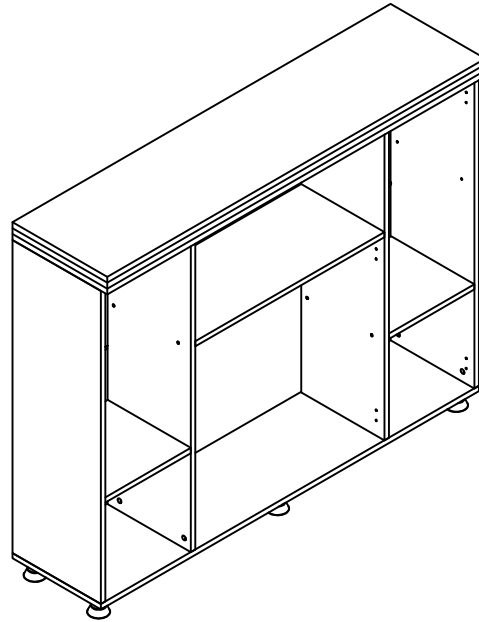

PRODUCT : CABINET
 DIMENSIONS : 150x40x120
 TOTAL PACKAGES : 2

ACCESSORIES

ACCESSORY N° 1 MINIFIX GÖVDE  28 PCS.	ACCESSORY N° 2 MINIFIX MIL  28 PCS.	ACCESSORY N° 3 38 x 30 PLS. KAVELA  28 PCS.	ACCESSORY N° 13 VAZO AYAK  6 PCS.	ACCESSORY N° 10 RAF PIRI  12 PCS.	ACCESSORY N° 16 90 AKS KULP  4 PCS.
ACCESSORY N° 11 SUEP GÖVDE BÖLÜMÜ MENİŞE  4 PCS.	ACCESSORY N° 32 SÖZ MENTİŞE  4 PCS.	ACCESSORY N° 30 MENİŞE TABAN  8 PCS.	ACCESSORY N° 8 M222 KULP VİDASI  8 PCS.	ACCESSORY N° 104 4 x 16 S. VİDESI  32 PCS.	

ITEM LIST

THE HINGE WITH STOP
 MUST BE USED FOR EACH DOOR .

THE STRAIGHT HINGES
WILL BE INSTALLED
IN SIDE DOORS.

PRODUCT COFFEE TABLE

DIMENSIONS

TOTAL PACKAGES 1

ACCESSORIES

ACCESSORY N: 1	ACCESSORY N: 2	ACCESSORY N: 3			
 MINIFIX GUVVE 06 PCS.	 MINIFIX MIL 06 PCS.	 DB x 30 PLS KAVELA 06 PCS.			

ITEM LIST

PRODUCT : COMPUTER DESK
DIMENSIONS : 90x45x75
TOTAL PACKAGES : 1

ACCESSORIES

ACCESSORY N: 1	ACCESSORY N: 2	ACCESSORY N: 3			
MINIFIX GÖVDE 08 PCS.	MINIFIX MIL 08 PCS.	08 x 30 PLS KAVELA 08 PCS.			