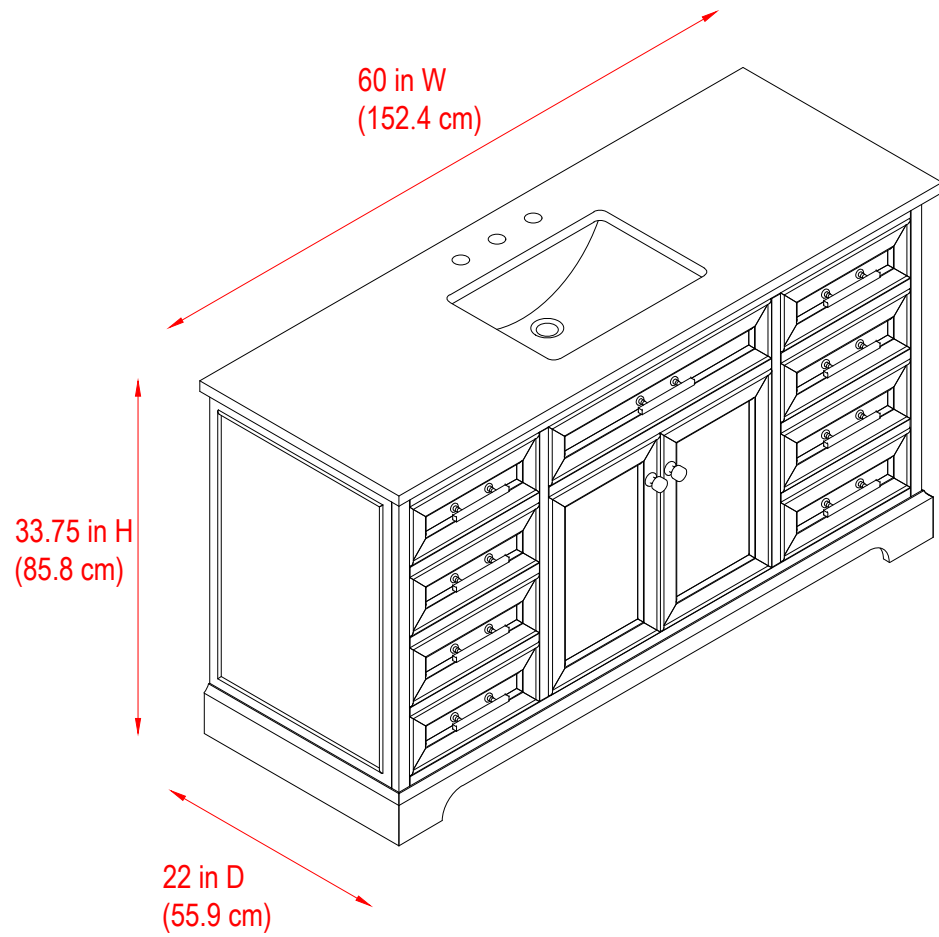

60"S Bathroom Vanity

60 in. W x 22 in. D x 33.75 in. H
(152.4 cm x 55.9 cm x 85.8 cm)

Top View

Back View