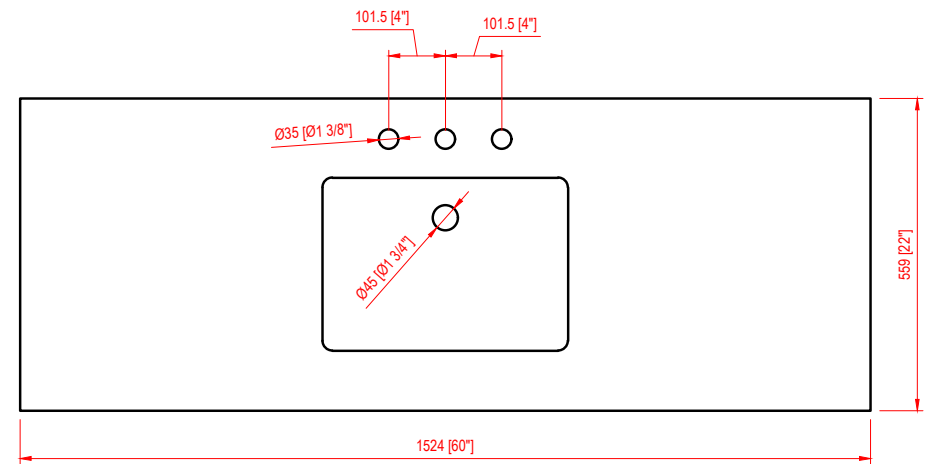

60"S Bathroom Vanity

60 in. W x 22 in. D x 33.75 in. H
(152.4 cm x 55.9 cm x 85.8 cm)

Top View

Back View