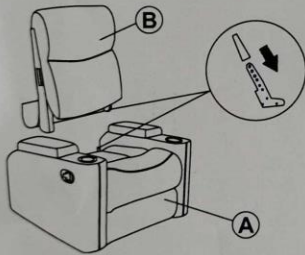

ASSEMBLY INSTRUCTION FOR ACME FURNITURE

MODEL#LV04682/LV05082

Thank you for purchasing the quality product. Be sure to check all packing material carefully for small parts which may have come loose inside the carton during shipment. Separate, identify and count all parts and metal hardware. Compare with all parts list to be sure all parts are present. If any part(s) are missing or damaged, please contact your local furniture dealer. For efficient and speedy service, please indicate the model number and code letter of part(s) needed.

*** Do not fully tighten screws until fully assembled ***

COMPONENT PARTS			
DESCRIPTION	PART NAME		Q'TY (PCS)
(A)	SEAT BODY		1
(B)	BACKREST		1
(C)	LEFT EAR		1
(D)	RIGHT EAR		1

STEP 1: Attach Backrest (B) to Seat Body (A).

STEP 2: Attach Left (C) and Right Ear (D) to Backrest (B).

STEP 3: Cover back of the Seat Body attaching it with velcro.

COMPLETE