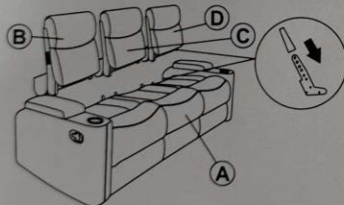

STEP 3: Attach Left Backrest (B) and Right Backrest (D) to Seat Body (A).

STEP 4: Attach Left Ear (E) and Right Ear (F) to Left Backrest (B) and Right Backrest (D).

Attention

***Some number parts listed on the instruction sheet may not be in parts bag as they may already be assembled. Carefully check parts and packing materials prior to ordering replacements.

ASSEMBLY INSTRUCTION FOR ACME FURNITURE

MODEL#LV04680/LV05080

Thank you for purchasing the quality product. Be sure to check all packing material carefully for small parts which may have come loose inside the carton during shipment. Separate, identify and count all parts and metal hardware. Compare with all parts list to be sure all parts are present. If any part(s) are missing or damaged, please contact your local furniture dealer. For efficient and speedy service, please indicate the model number and code letter of part(s) needed.

*** Do not fully tighten screws until fully assembled ***

DESCRIPTION	COMPONENT PARTS	
	PART NAME	Q'TY (PCS)
(A)	SEAT BODY 	1
(B)	LEFT BACKREST 	1
(C)	MIDDLE BACKREST 	1
(D)	RIGHT BACKREST 	1
(E)	LEFT EAR 	1
(F)	RIGHT EAR 	1

STEP 1: Attach Left (B), Middle (C) and Right Backrest (D) to Seat Body (A).

STEP 2: Attach Left (E) and Right Ear (F) to Left (B) and Right Backrest (D).

STEP 3: Cover back of the Seat Body attaching it with velcro.