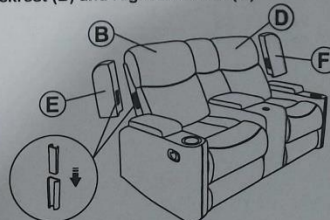

*** Do not fully tighten screws until fully assembled ***

COMPONENT PARTS			
DESCRIPTION	PART NAME		Q'TY (PCS)
(A)	SEAT BODY		1
(B)	LEFT BACKREST		1
(C)	CONSOLE BACKREST		1
(D)	RIGHT BACKREST		1
(E)	LEFT EAR		1
(F)	RIGHT EAR		1
(G)	THREADED STAR KNOB (attached on console backrest)		2

STEP 1: Remove Console Backrest from the bottom of the Console Body. Then remove Threaded Star Knobs (G) from the bottom of the Console Backrest (C).

STEP 2: Attach Console Backrest (C) to Seat Body (A).

STEP 3: Attach Left Backrest (B) and Right Backrest (D) to Seat Body (A).

STEP 4: Attach Left Ear (E) and Right Ear (F) to Left Backrest (B) and Right Backrest (D).

Attention

***Some number parts listed on the instruction sheet may not be in parts bag as they may already be assembled. Carefully check parts and packing materials prior to ordering replacements.

STEP 2: Attach Left (C) and Right Ear (D) to Backrest (B).

STEP 3: Cover back of the Seat Body attaching it with velcro.

COMPLETE

Attention

***Some number parts listed on the instruction sheet may not be in parts bag as they may already be assembled. Carefully check parts and packing materials prior to ordering replacements.