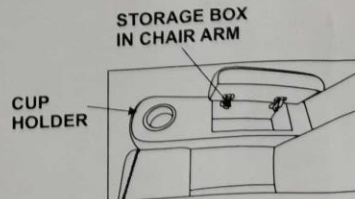

Attention

***Some number parts listed on the instruction sheet may not be in parts bag as they may already be assembled. Carefully check parts and packing materials prior to ordering replacements.

PAGE 1/1