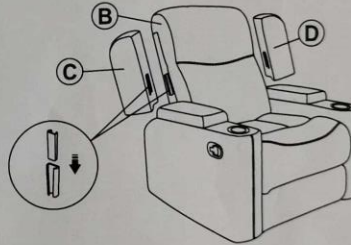

ASSEMBLY INSTRUCTION FOR ACME FURNITURE

MODEL#LV04682/LV05082

Thank you for purchasing the quality product. Be sure to check all packing material carefully for small parts which may have come loose inside the carton during shipment. Separate, identify and count all parts and metal hardware. Compare with all parts list to be sure all parts are present. If any part(s) are missing or damaged, please contact your local furniture dealer. For efficient and speedy service, please indicate the model number and code letter of part(s) needed.

*** Do not fully tighten screws until fully assembled ***

COMPONENT PARTS			
DESCRIPTION	PART NAME		Q'TY (PCS)
(A)	SEAT BODY		1
(B)	BACKREST		1
(C)	LEFT EAR		1
(D)	RIGHT EAR		1

STEP 1: Attach Backrest (B) to Seat Body (A).

STEP 2: Attach Left (C) and Right Ear (D) to Backrest (B).

STEP 3: Cover back of the Seat Body attaching it with velcro.

COMPLETE