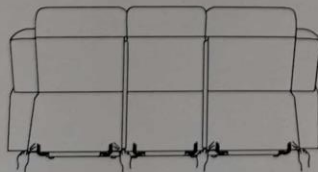

STEP 3: Attach Left Backrest (B) and Right Backrest (D) to Seat Body (A).

STEP 4: Attach Left Ear (E) and Right Ear (F) to Left Backrest (B) and Right Backrest (D).

Attention

***Some number parts listed on the instruction sheet may not be in parts bag as they may already be assembled. Carefully check parts and packing materials prior to ordering replacements.

ASSEMBLY INSTRUCTION FOR ACME FURNITURE

MODEL#LV04680/LV05080

Thank you for purchasing the quality product. Be sure to check all packing material carefully for small parts which may have come loose inside the carton during shipment. Separate, identify and count all parts and metal hardware. Compare with all parts list to be sure all parts are present. If any part(s) are missing or damaged, please contact your local furniture dealer. For efficient and speedy service, please indicate the model number and code letter of part(s) needed.

*** Do not fully tighten screws until fully assembled ***

DESCRIPTION	COMPONENT PARTS	
	PART NAME	Q'TY (PCS)
(A)	SEAT BODY 	1
(B)	LEFT BACKREST 	1
(C)	MIDDLE BACKREST 	1
(D)	RIGHT BACKREST 	1
(E)	LEFT EAR 	1
(F)	RIGHT EAR 	1

STEP 1: Attach Left (B), Middle (C) and Right Backrest (D) to Seat Body (A).

STEP 2: Attach Left (E) and Right Ear (F) to Left (B) and Right Backrest (D).

STEP 3: Cover back of the Seat Body attaching it with velcro.