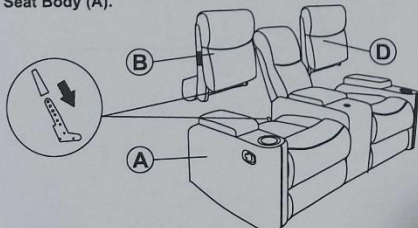

*** Do not fully tighten screws until fully assembled ***

COMPONENT PARTS			
DESCRIPTION	PART NAME		Q'TY (PCS)
(A)	SEAT BODY		1
(B)	LEFT BACKREST		1
(C)	CONSOLE BACKREST		1
(D)	RIGHT BACKREST		1
(E)	LEFT EAR		1
(F)	RIGHT EAR		1
(G)	THREADED STAR KNOB (attached on console backrest)		2

STEP 1: Remove Console Backrest from the bottom of the Console Body. Then remove Threaded Star Knobs (G) from the bottom of the Console Backrest (C).

STEP 2: Attach Console Backrest (C) to Seat Body (A).

STEP 3: Attach Left Backrest (B) and Right Backrest (D) to Seat Body (A).

STEP 4: Attach Left Ear (E) and Right Ear (F) to Left Backrest (B) and Right Backrest (D).

Attention

***Some number parts listed on the instruction sheet may not be in parts bag as they may already be assembled. Carefully check parts and packing materials prior to ordering replacements.

STEP 2: Attach Left (C) and Right Ear (D) to Backrest (B).

STEP 3: Cover back of the Seat Body attaching it with velcro.

COMPLETE

Attention

***Some number parts listed on the instruction sheet may not be in parts bag as they may already be assembled. Carefully check parts and packing materials prior to ordering replacements.