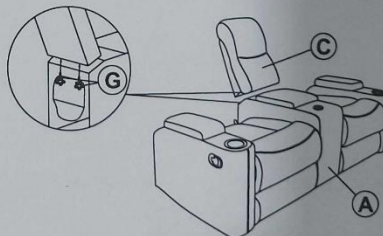

ASSEMBLY INSTRUCTION FOR ACME FURNITURE

MODEL#LV04681/LV05081

Thank you for purchasing the quality product. Be sure to check all packing material carefully for small parts which may have come loose inside the carton during shipment. Separate, identify and count all parts and metal hardware. Compare with all parts list to be sure all parts are present. If any parts(s) are missing or damaged, please contact your local furniture dealer. For efficient and speedy service, please indicate the model number and code letter of part(s) needed.

*** Do not fully tighten screws until fully assembled ***

COMPONENT PARTS			
DESCRIPTION	PART NAME		Q'TY (PCS)
(A)	SEAT BODY		1
(B)	LEFT BACKREST		1
(C)	CONSOLE BACKREST		1
(D)	RIGHT BACKREST		1
(E)	LEFT EAR		1
(F)	RIGHT EAR		1
(G)	THREADED STAR KNOB (attached on console backrest)		2

STEP 1: Remove Console Backrest from the bottom of the Console Body. Then remove Threaded Star Knobs (G) from the bottom of the Console Backrest (C).

STEP 2: Attach Console Backrest (C) to Seat Body (A).