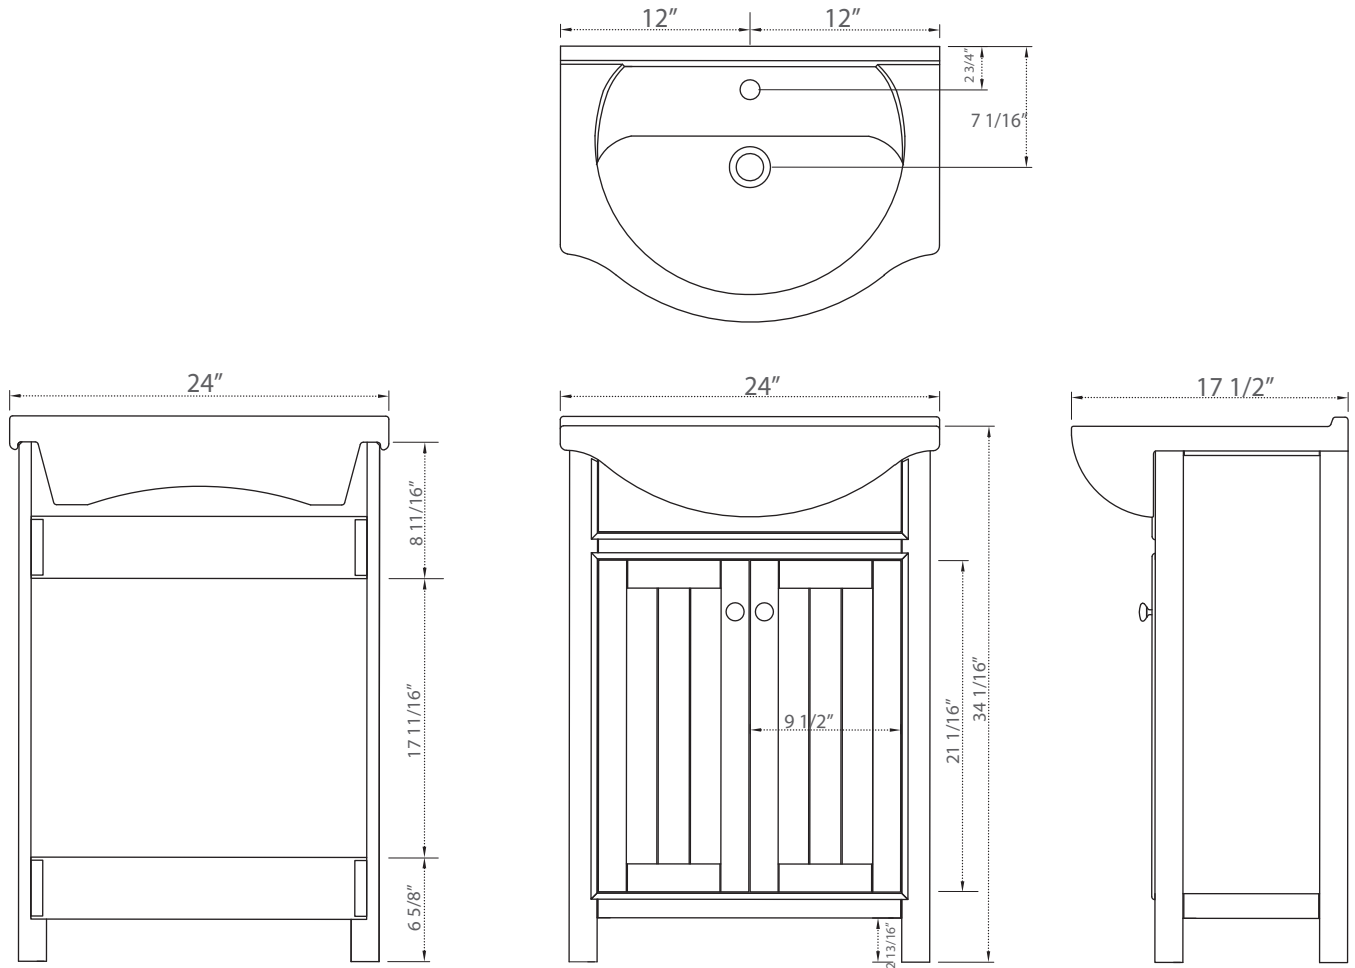

SPECIFICATION

DIMENSIONS: W 24" | D 17 1/2" | H 34"

PRODUCT OVERVIEW

- Solid hardwood cabinet
- White Finish
- Soft closing cabinet doors
- Satin Brass Hardware

WARRANTY

We warrants marble, fittings and finishes to be free from any defect in workmanship and materials under normal use and service for a period of one (1) year. In case of any damage, report it within 30 days.