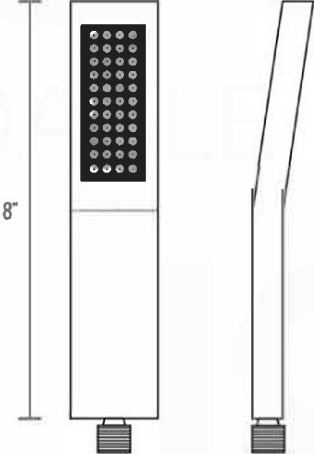

# HAND SHOWER SET

HAND HELD

PLATE

WATER OUTLET ADAPTOR

FLEXIBLE HOSE