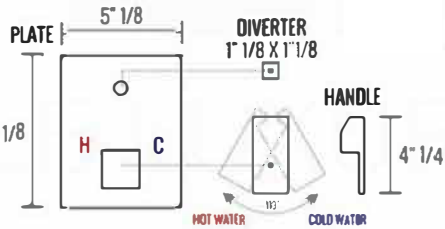

2 WAY VALVE

FRONT VIEW