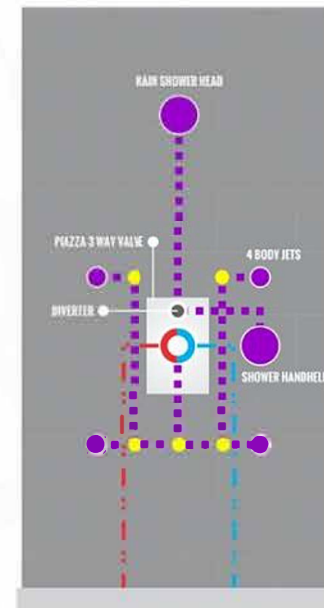

CONFIG.02

RAIN SHOWER W/HANDHELO AND MASSAGE BODY JETS