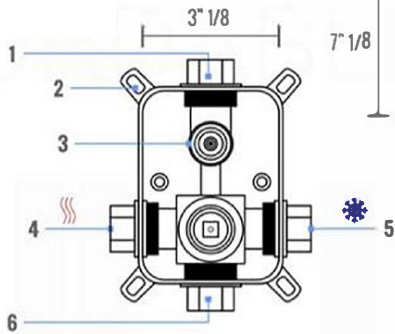

2 WAY VALVE

FRONT VIEW