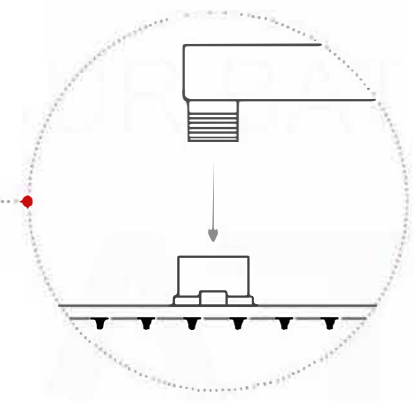

RAIN SHOWER HEAD