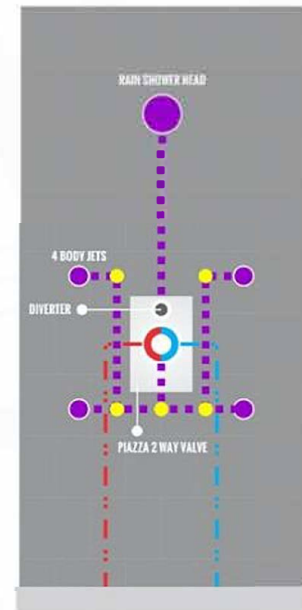

CONFIG.03

RAIN SHOWER W/BODY JETS