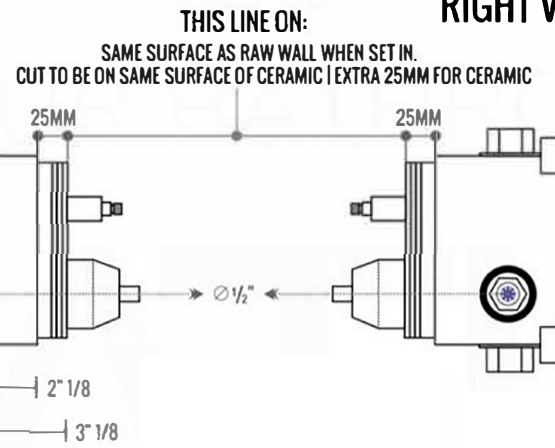

2 WAY VALVE

FRONT VIEW

- 1 - UPPER END OUTLET PIPE INTERFACE
- 2 - MOUNTING FIXED HOLE
- 3 - DIVERTER
- 4 - HOT WATER PIPE INTERFACE
- 5 - COLD WATER PIPE INTERFACE
- 6 - LOWER END OUTLET INTERFACE

PROTECTION COVER

LEFT VIEW

RIGHT VIEW