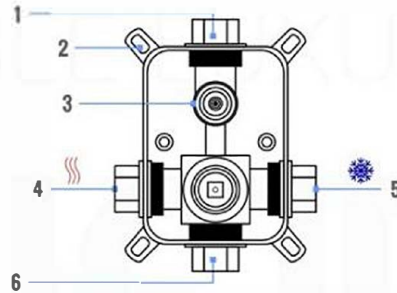

2 WAY VALVE

CONFIG.01

RAIN SHOWER W/HANDHELO

CONFIG.02

RAIN SHOWER W/TUB FILLER

CONFIG.03

RAIN SHOWER W/BODY JETS

- 1 - UPPER END OUTLET PIPE INTERFACE
- 2 - MOUNTING FIXED HOLE
- 3 - DIVERTER
- 4 - HOT WATER PIPE INTERFACE
- 5 - COLD WATER PIPE INTERFACE
- 6 - LOWER END OUTLET INTERFACE