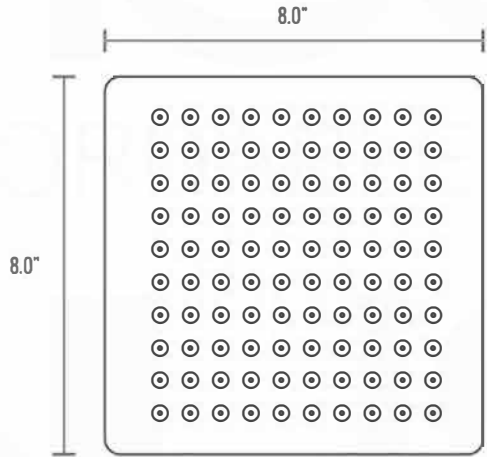

RAIN SHOWER HEAD