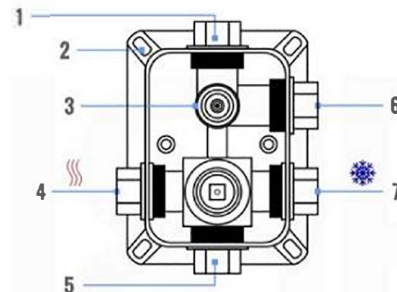

CONFIG.03

RAIN SHOWER W/TUBE FILLER AND MASSAGE BODY JETS

- 1 - UPPER END OUTLET PIPE INTERFACE
- 2 - MOUNTING FIXED HOLE
- 3 - DIVERTER
- 4 - HOT WATER PIPE INTERFACE
- 5 - LOWER END OUTLET INTERFACE
- 6 - HANDHELD SHOWER CONNECTION PORT
- 7 - COLD WATER PIPE INTERFACE