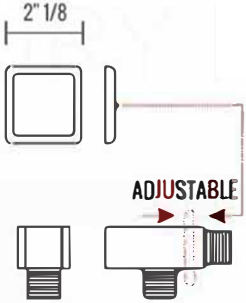

# HAND SHOWER SET

HAND HELD

PLATE

WATER OUTLET ADAPTOR

FLEXIBLE HOSE