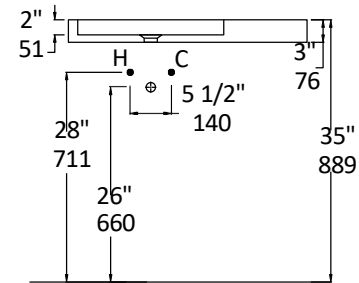

Specifications:

Installation:	Vessel or vanity-top
Exterior Dimensions:	31 7/8" w x 17 7/8" d x 3" h
Material:	Natural Stone
Weight:	122 lbs
Overflow:	No
Finishes:	WH - Bianco
Faucet Holes:	00 - no hole 01 - one centered hole 02 - two hole - center and right, 4" spread 03 - three hole, 8" spread
Cutout Size:	12" x 9" (template available upon request)
Faucet Hole Size:	Ø 1 3/8"
Drain Hole Size:	Ø 1 3/4"

Recommended Items:

- European drain without overflow
 - 7100-13

LACAVA reserves the right to revise any dimension or information on this sheet without notice. Dimensions are nominal and may vary within an industry accepted tolerance of 1/4". Drawings provided herein are meant to give the user an idea of the product and are not made to scale.