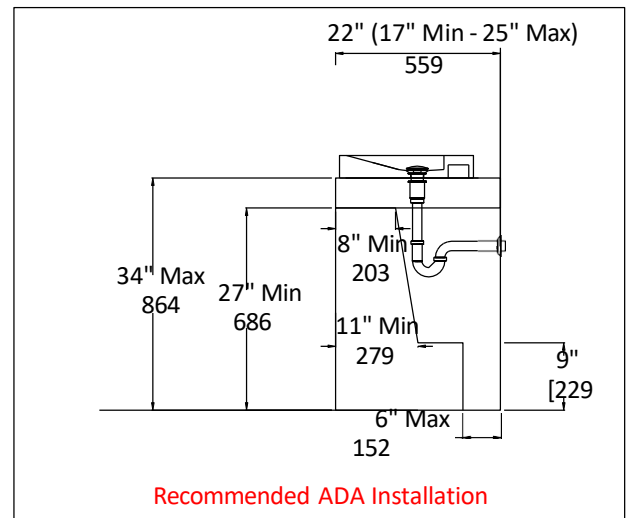

Specifications:

Installation:	Vessel or vanity-top
Exterior Dimensions:	31 7/8" w x 17 7/8" d x 3" h
Material:	Natural Stone
Weight:	122 lbs
Overflow:	No
Finishes:	WH - Bianco
Faucet Holes:	00 - no hole 01 - one centered hole 02 - two hole - center and right, 4" spread 03 - three hole, 8" spread
Cutout Size:	12" x 9" (template available upon request)
Faucet Hole Size:	Ø 1 3/8"
Drain Hole Size:	Ø 1 3/4"

Features:

- Stone sink without overflow
- Sink drilled for faucet holes has carved out back

Codes + Standards:

- Meets and exceeds applicable national codes and standards

compliant when installed to specific requirements of this regulation

Recommended Items:

- European drain without overflow
 - 7100-13

LACAVA reserves the right to revise any dimension or information on this sheet without notice. Dimensions are nominal and may vary within an industry accepted tolerance of 1/4". Drawings provided herein are meant to give the user an idea of the product and are not made to scale.