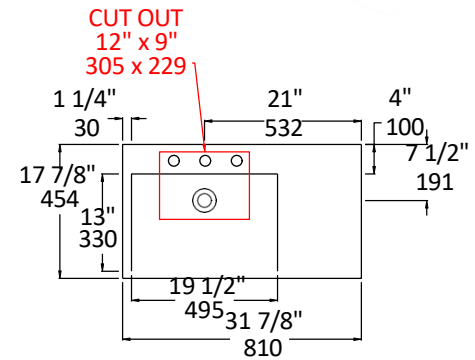

Specifications:

Installation:	Vessel or vanity-top
Exterior Dimensions:	31 7/8" w x 17 7/8" d x 3" h
Material:	Natural Stone
Weight:	122 lbs
Overflow:	No
Finishes:	WH - Bianco
Faucet Holes:	00 - no hole 01 - one centered hole 02 - two hole - center and right, 4" spread 03 - three hole, 8" spread
Cutout Size:	12" x 9" (template available upon request)
Faucet Hole Size:	Ø 1 3/8"
Drain Hole Size:	Ø 1 3/4"

Recommended Items:

- European drain without overflow
 - 7100-13

LACAVA reserves the right to revise any dimension or information on this sheet without notice. Dimensions are nominal and may vary within an industry accepted tolerance of 1/4". Drawings provided herein are meant to give the user an idea of the product and are not made to scale.