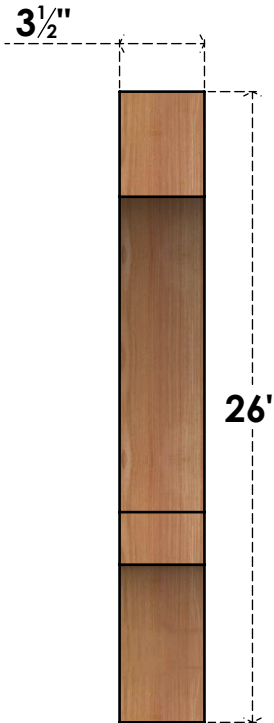

BRC04X22X26BOA00SWR

3 1/2"W X 22"D X 26"H BALBOA SMOOTH BRACE, WESTERN RED CEDAR

SIDE

FRONT

EKENA MILLWORK
2300 WEST MAIN ST.
CLARKSVILLE, TX 75426
TOLL FREE: 866-607-0453
WWW.EKENAMILLWORK.COM

NOTES

1. INSTALLATION TO BE COMPLETED IN ACCORDANCE WITH MANUFACTURER'S SPECIFICATIONS.
2. DRAWING MAY NOT BE TO SCALE
3. THIS DRAWING IS INTENDED FOR DESIGN AND PLANNING PURPOSES ONLY.
4. ALL INFORMATION CONTAINED HEREIN WAS CURRENT AT THE TIME OF DEVELOPMENT BUT MUST BE REVIEWED AND APPROVED BY THE PRODUCT MANUFACTURER TO BE CONSIDERED ACCURATE.
5. PRODUCTS ARE NOT KILN DRIED. THIS ITEM IS UNIQUE AND WILL CONTAIN THE NATURAL VARIATIONS THAT THE WOOD SPECIES OFFERS. THIS MAY RESULT IN VARIATIONS UP TO 1/4"