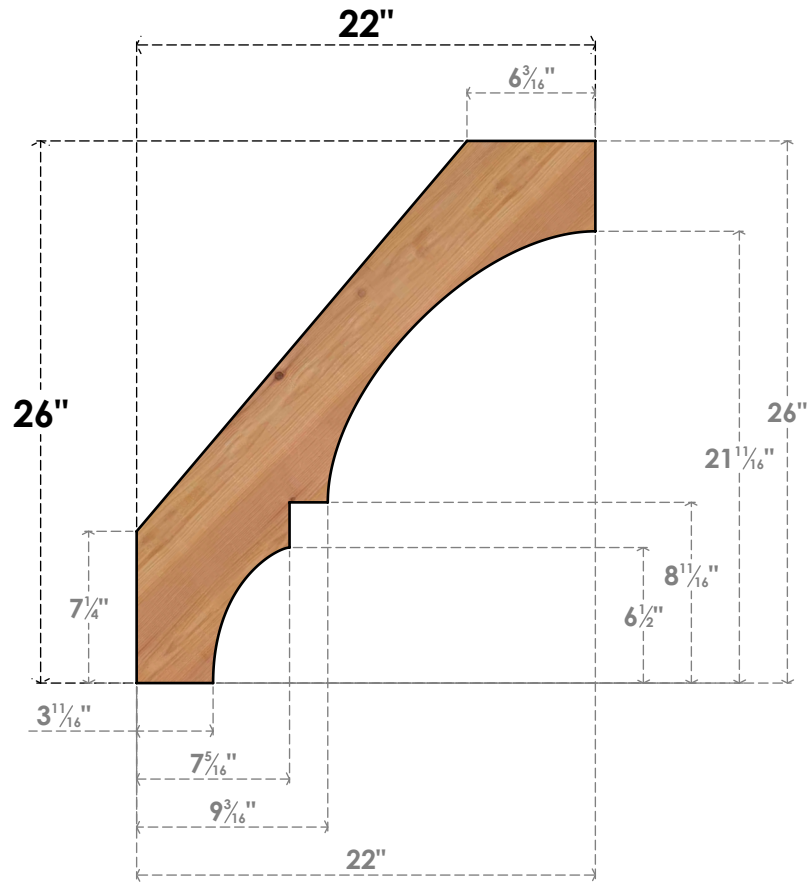

BRC04X22X26BOA00SWR

3 1/2"W X 22"D X 26"H BALBOA SMOOTH BRACE, WESTERN RED CEDAR

SIDE

FRONT

EKENA MILLWORK
2300 WEST MAIN ST.
CLARKSVILLE, TX 75426
TOLL FREE: 866-607-0453
WWW.EKENAMILLWORK.COM

NOTES

1. INSTALLATION TO BE COMPLETED IN ACCORDANCE WITH MANUFACTURER'S SPECIFICATIONS.
2. DRAWING MAY NOT BE TO SCALE
3. THIS DRAWING IS INTENDED FOR DESIGN AND PLANNING PURPOSES ONLY.
4. ALL INFORMATION CONTAINED HEREIN WAS CURRENT AT THE TIME OF DEVELOPMENT BUT MUST BE REVIEWED AND APPROVED BY THE PRODUCT MANUFACTURER TO BE CONSIDERED ACCURATE.
5. PRODUCTS ARE NOT KILN DRIED. THIS ITEM IS UNIQUE AND WILL CONTAIN THE NATURAL VARIATIONS THAT THE WOOD SPECIES OFFERS. THIS MAY RESULT IN VARIATIONS UP TO 1/4"