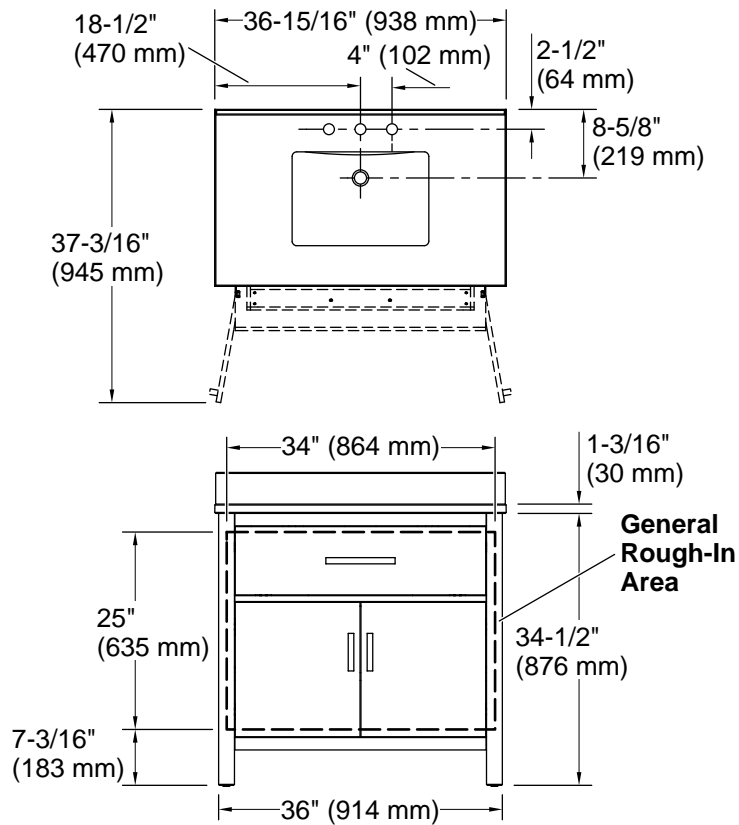

### Features

- Set includes cabinet, precut quartz vanity top, backsplash, sink, cabinet hardware
- Convenient tilt-down drawer for storing smaller, frequently-used items
- Three-way adjustable slow-close door hinges for easy cabinet access
- 20-1/2" (521 mm) cabinet interior provides ample storage space
- Finish-matched cabinet interior offers generous clearance for plumbing
- Vanity top has 8" (203 mm) widespread faucet holes; requires deck-mount faucet (sold separately)
- Brushed Nickel hardware included on White, Atmos Grey, and Carbon Oak vanities, and Matte Black hardware on Light Oak vanities.
- White quartz vanity top and backsplash add beauty and long-lasting durability

## Technical Information

All product dimensions are nominal.