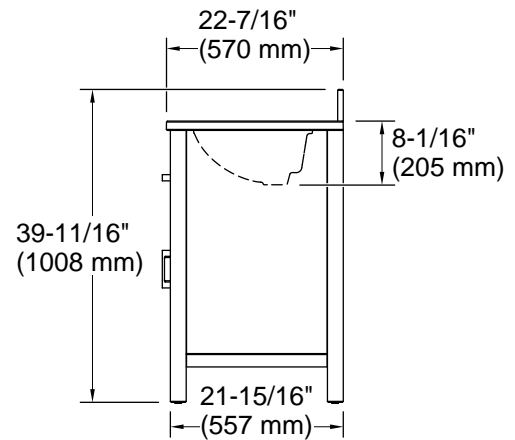

### Features

- Set includes cabinet, precut quartz vanity top, backsplash, sink, cabinet hardware
- Convenient tilt-down drawer for storing smaller, frequently-used items
- Three-way adjustable slow-close door hinges for easy cabinet access
- 20-1/2" (521 mm) cabinet interior provides ample storage space
- Finish-matched cabinet interior offers generous clearance for plumbing
- Vanity top has 8" (203 mm) widespread faucet holes; requires deck-mount faucet (sold separately)
- Brushed Nickel hardware included on White, Atmos Grey, and Carbon Oak vanities, and Matte Black hardware on Light Oak vanities.
- White quartz vanity top and backsplash add beauty and long-lasting durability

## Technical Information

All product dimensions are nominal.