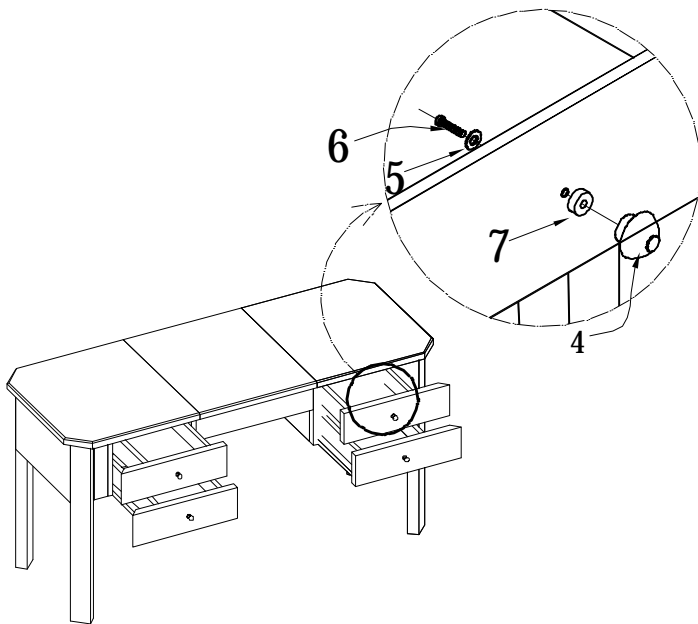

ASSEMBLY TIME PER UNIT

5 MINUTES

HARDWARE IDENTIFICATION

Bx4

1		Spanner	1PC
2		Screw	8PCS
3		Metal washer	8PCS
4		knob	4PCS
5		Screw	4PCS
6		Metal washer	4PCS
7		Plastic washer	4PCS

ASSEMBLY INSTRUCTION

STEP 1

STEP 2

STEP 3

STEP 4