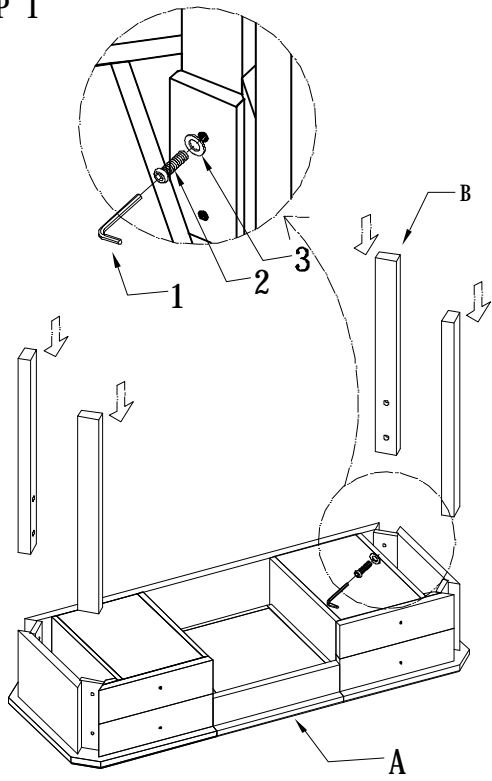

ASSEMBLY TIME PER UNIT

5 MINUTES

HARDWARE IDENTIFICATION

Bx4

1		Spanner	1PC
2		Screw	8PCS
3		Metal washer	8PCS
4		knob	4PCS
5		Screw	4PCS
6		Metal washer	4PCS
7		Plastic washer	4PCS

ASSEMBLY INSTRUCTION

STEP 1

STEP 2

STEP 3

STEP 4