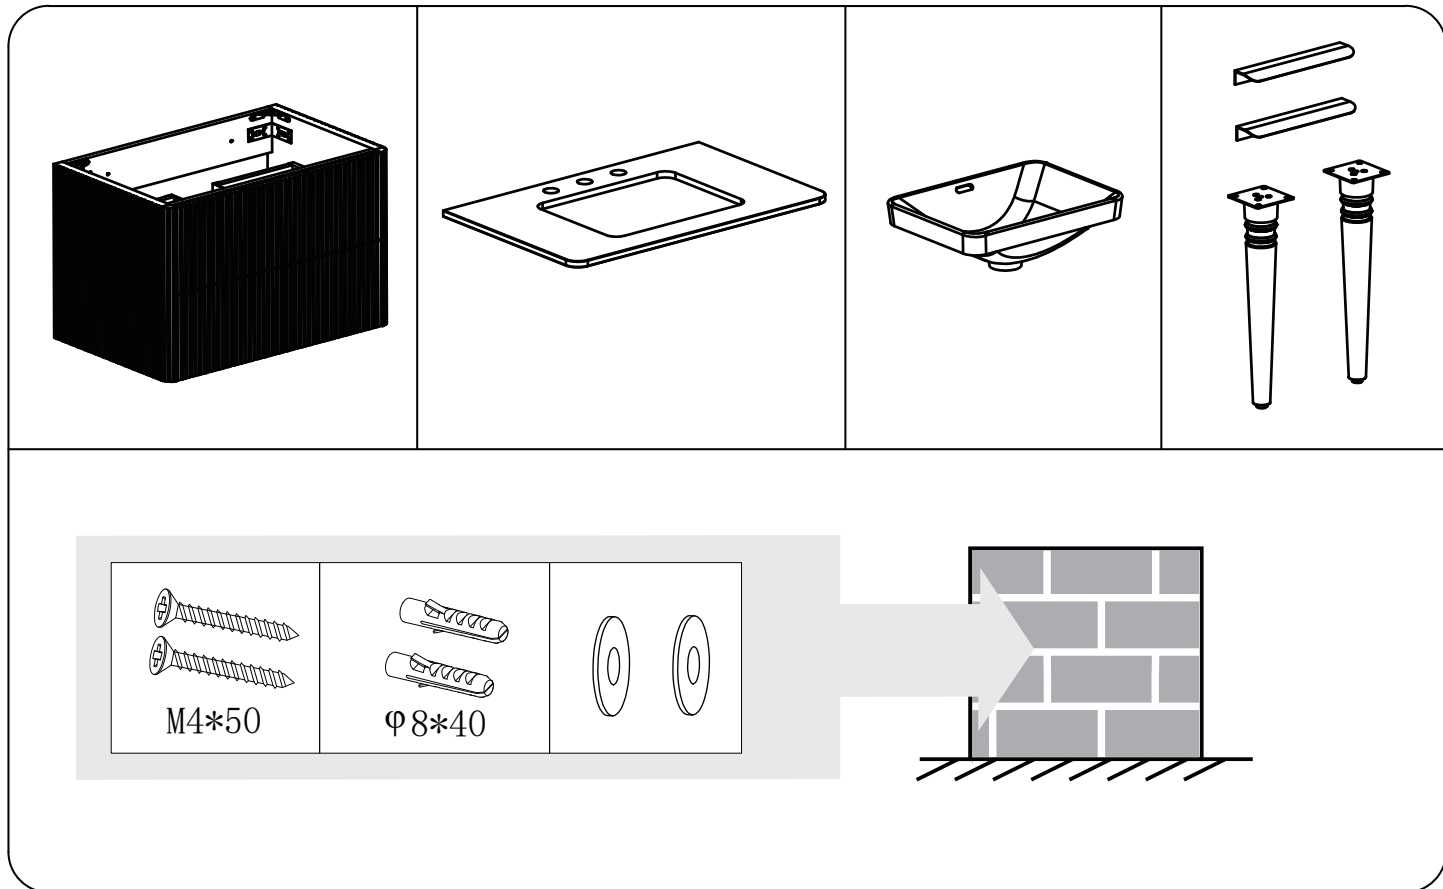

Bathroom Vanity Installation Guide

Thank you for selecting our quality product. Prior to assembly, carefully inspect all packing materials for any loose parts. Separate and count all components, comparing them to the parts list provided.

Reminder

Refrain from tightening screws until assembly is complete. This ensures proper alignment and avoids any complications.

+

40 mins

Tools Required

(Not included)

(Not included)

IMPORTANT:
PLEASE READ INSTRUCTIONS BEFORE STARTING THE ASSEMBLY.

Parts List

Tools List

Assemble

Adjustable