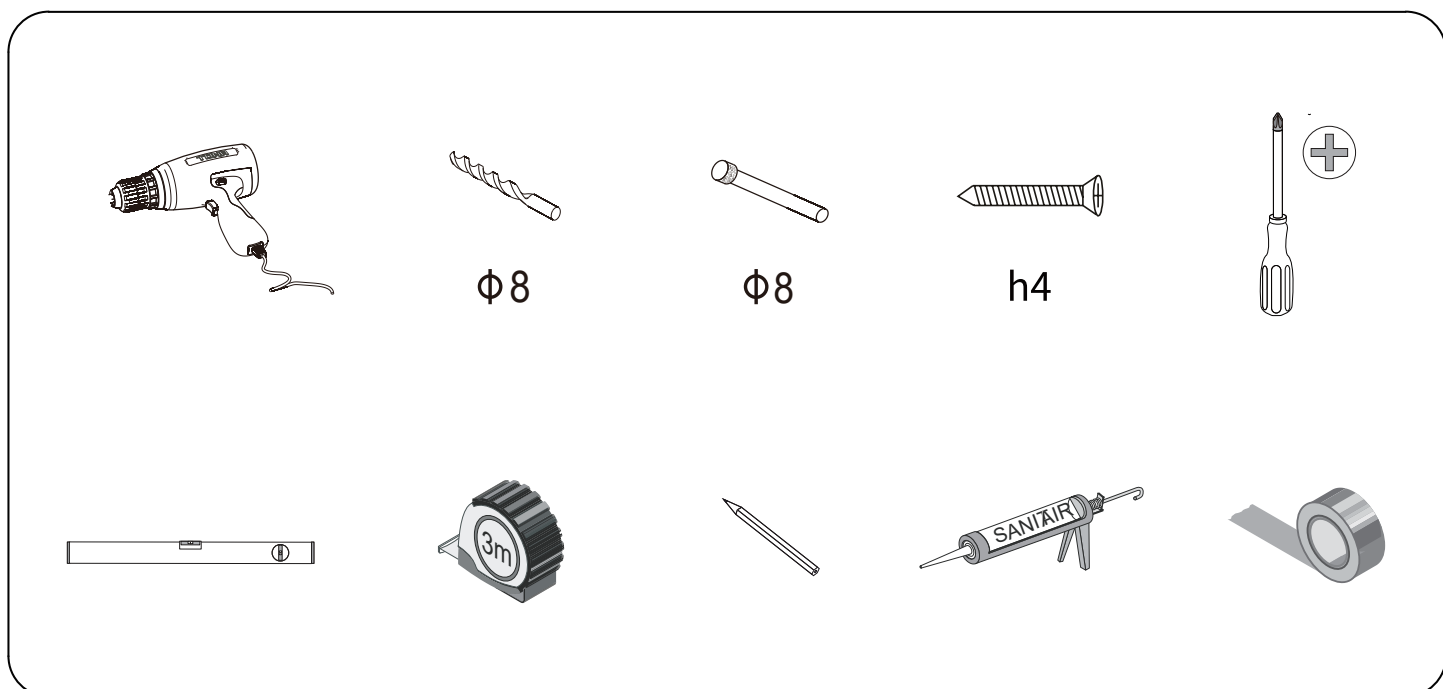

Bathroom Vanity Installation Guide

Thank you for selecting our quality product. Prior to assembly, carefully inspect all packing materials for any loose parts. Separate and count all components, comparing them to the parts list provided.

Reminder

Refrain from tightening screws until assembly is complete. This ensures proper alignment and avoids any complications.

+

40 mins

Tools Required

(Not included)

(Not included)

IMPORTANT:
PLEASE READ INSTRUCTIONS BEFORE STARTING THE ASSEMBLY.

Parts List

Tools List

Assemble

Adjustable