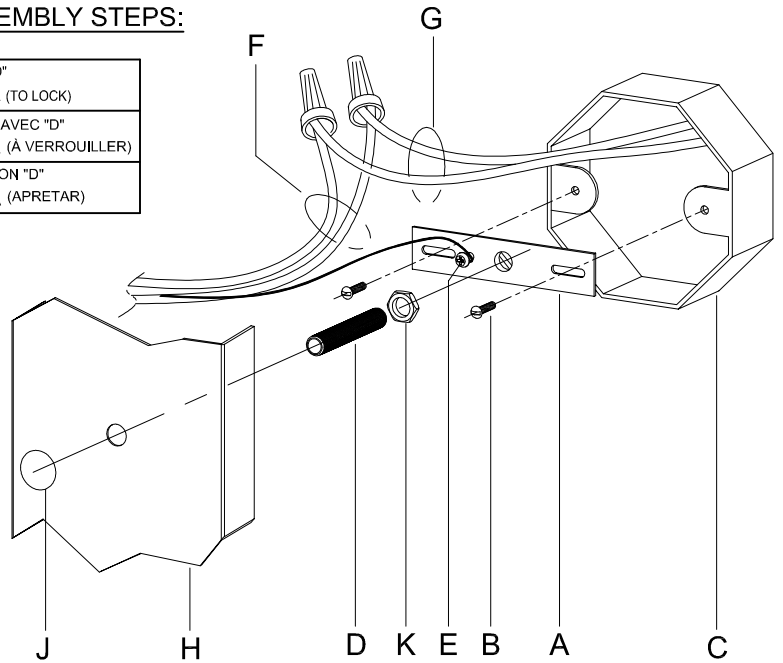

Assembly & Installation Instructions

CAUTION: Read instructions carefully and turn electricity off at main circuit breaker panel before beginning installation.

WARNING - If any Special Control Devices are used with this Fixture, Follow the Instructions Carefully to assure full compliance with N.E.C. requirements. If there are any questions, contact a Qualified Electrical Contractor.

CAUTION - All glass is fragile, use care when handling Glass component(s) and or Lamp(s).

CANOPY MOUNTING & WIRE CONNECTION ASSEMBLY STEPS:

1. D,E → A
2. K → D
3. B,A → C
4. F → G
5. H,J → D

ADJUST HEIGHT WITH "D"	
L	→ A (TO LOCK)
RÉGLEZ LA HAUTEUR AVEC "D"	
L	→ A (À VERROUILLER)
AJUSTA LA ALTURA CON "D"	
L	→ A (APRETAR)