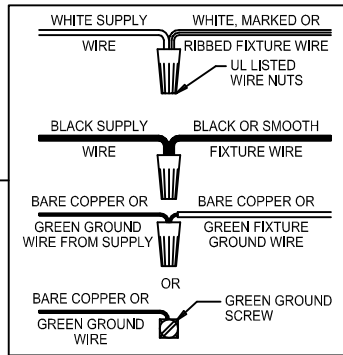

Assembly & Installation Instructions

CAUTION: Read instructions carefully and turn electricity off at main circuit breaker panel before beginning installation.

WARNING - If any Special Control Devices are used with this Fixture, Follow the Instructions Carefully to assure full compliance with N.E.C. requirements. If there are any questions, contact a Qualified Electrical Contractor.

CAUTION - All glass is fragile, use care when handling Glass component(s) and or Lamp(s).

CANOPY MOUNTING & WIRE CONNECTION ASSEMBLY STEPS:

1. D,E → A
2. K → D
3. B,A → C
4. F → G
5. H,J → D

ADJUST HEIGHT WITH "D"	
L	→ A (TO LOCK)
RÉGLEZ LA HAUTEUR AVEC "D"	
L	→ A (À VERROUILLER)
AJUSTA LA ALTURA CON "D"	
L	→ A (APRETAR)